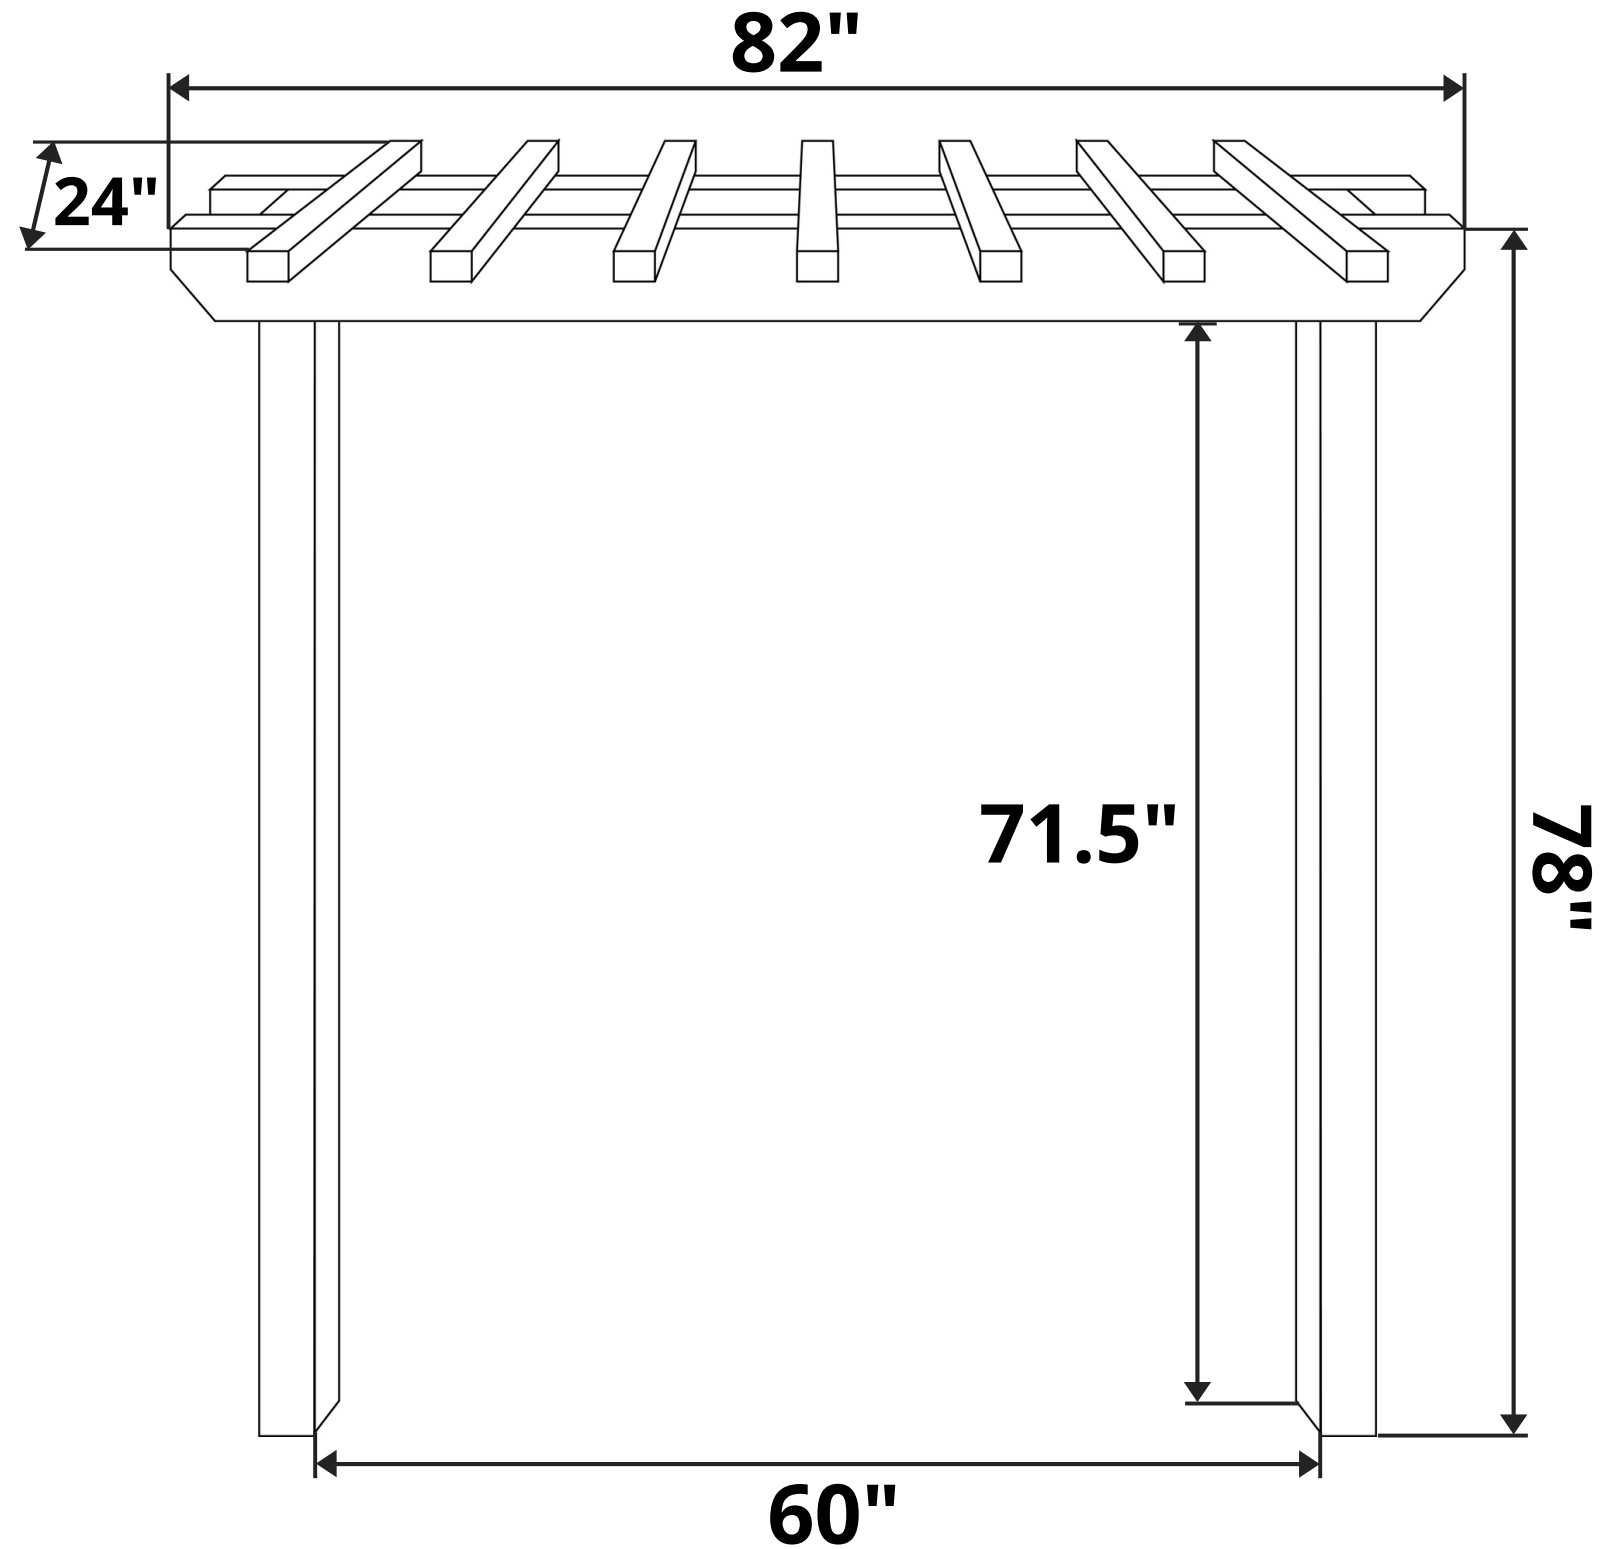

# TMP Outdoor Furniture Red Cedar Post Style Arbor Swing Stand

Size: 4 Foot

Accommodates Up to 52 in. Swing

Product Weight: 45 lbs

Weight Capacity: 500 lbs