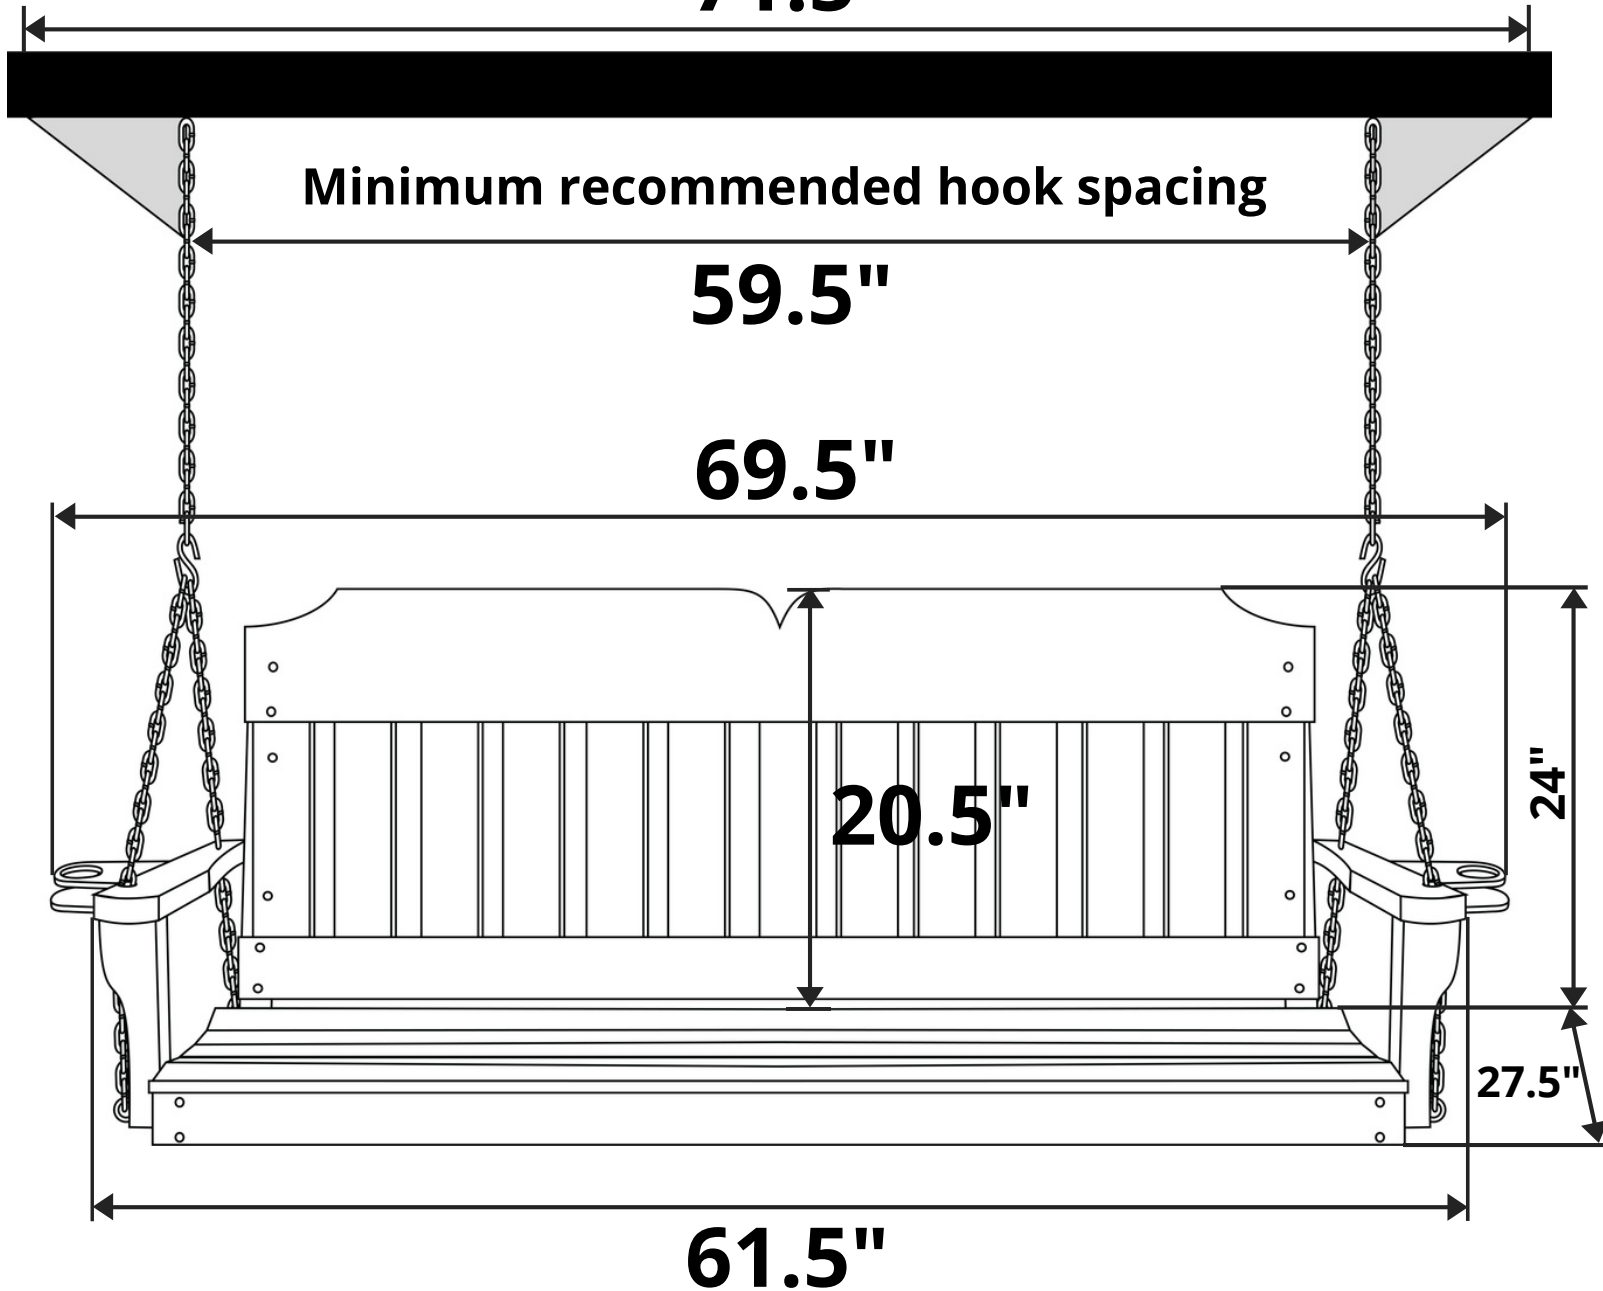

Texas Cedar Co. Victorian Red Cedar Porch Swing

Length Option: 5 Foot

Maximum recommended hook spacing

71.5"

Minimum recommended hook spacing

59.5"

69.5"

Recommended Seat Cushion Size: 55x20 in.

Product Weight: 40 lbs

Weight Capacity: 500 lbs