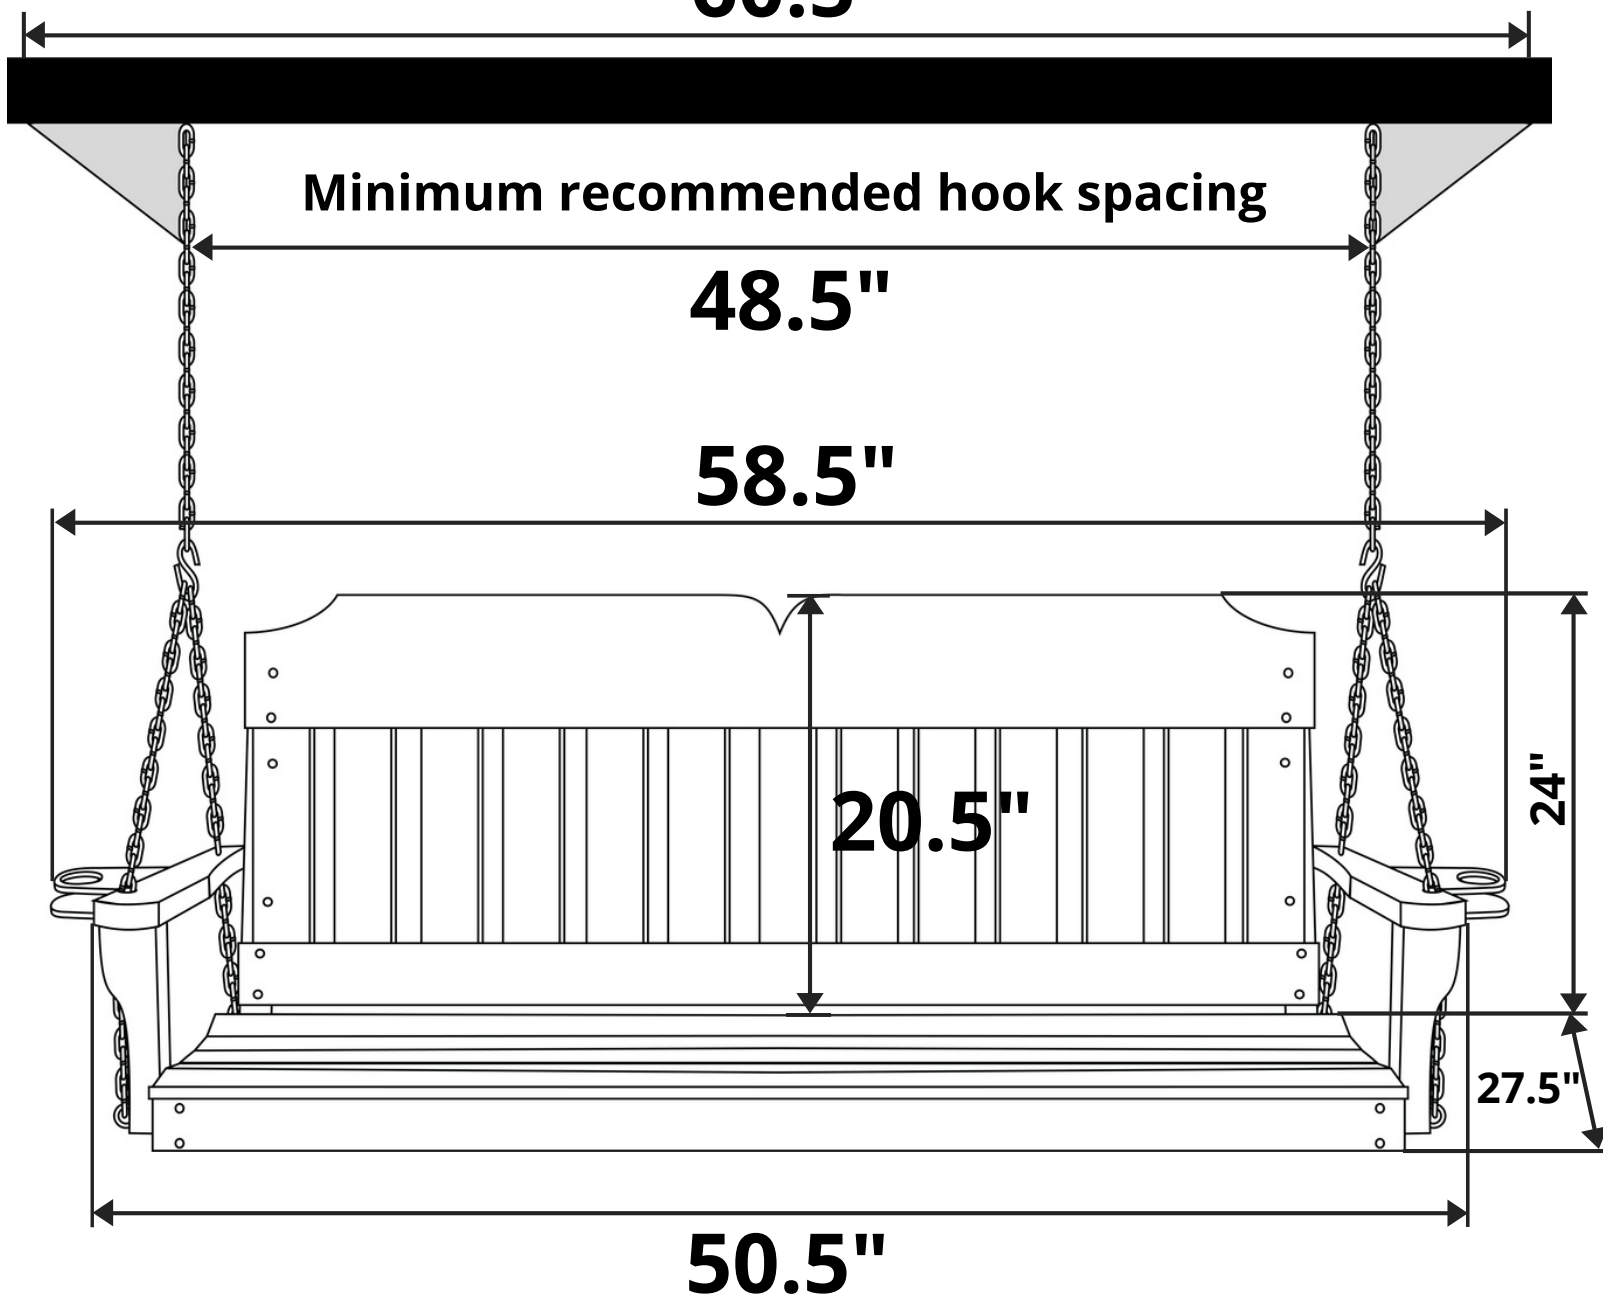

# Texas Cedar Co. Victorian Red Cedar Porch Swing

Length Option: 4 Foot

Maximum recommended hook spacing

**60.5"**

Minimum recommended hook spacing

**48.5"**

**58.5"**

**Recommended Seat Cushion Size: 44x20 in.**

**Product Weight: 30 lbs**

**Weight Capacity: 500 lbs**