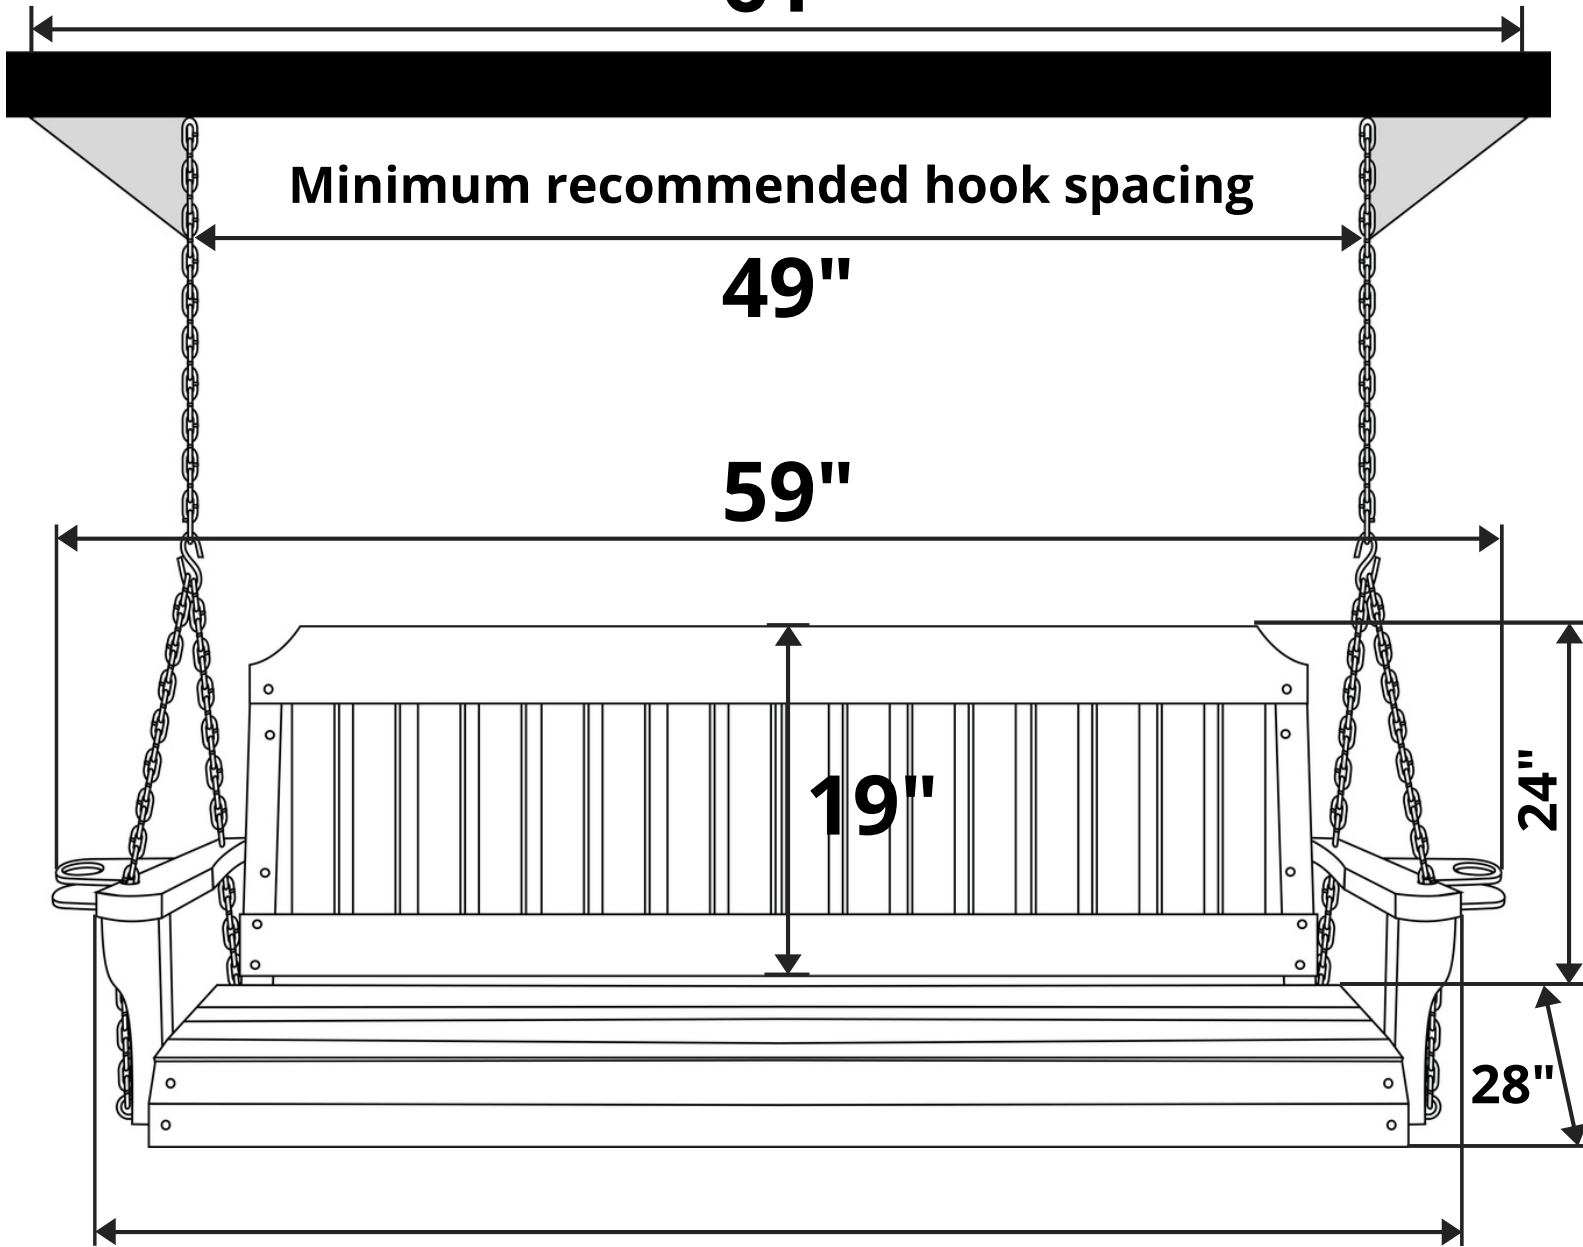

Texas Cedar Co. Traditional Red Cedar Porch Swing

Length Option: 4 Foot

Maximum recommended hook spacing

61"

Minimum recommended hook spacing

49"

59"

19"

24"

28"

51"

Recommended Seat Cushion Size: 44x20 in.

Product Weight: 30 lbs

Weight Capacity: 500 lbs