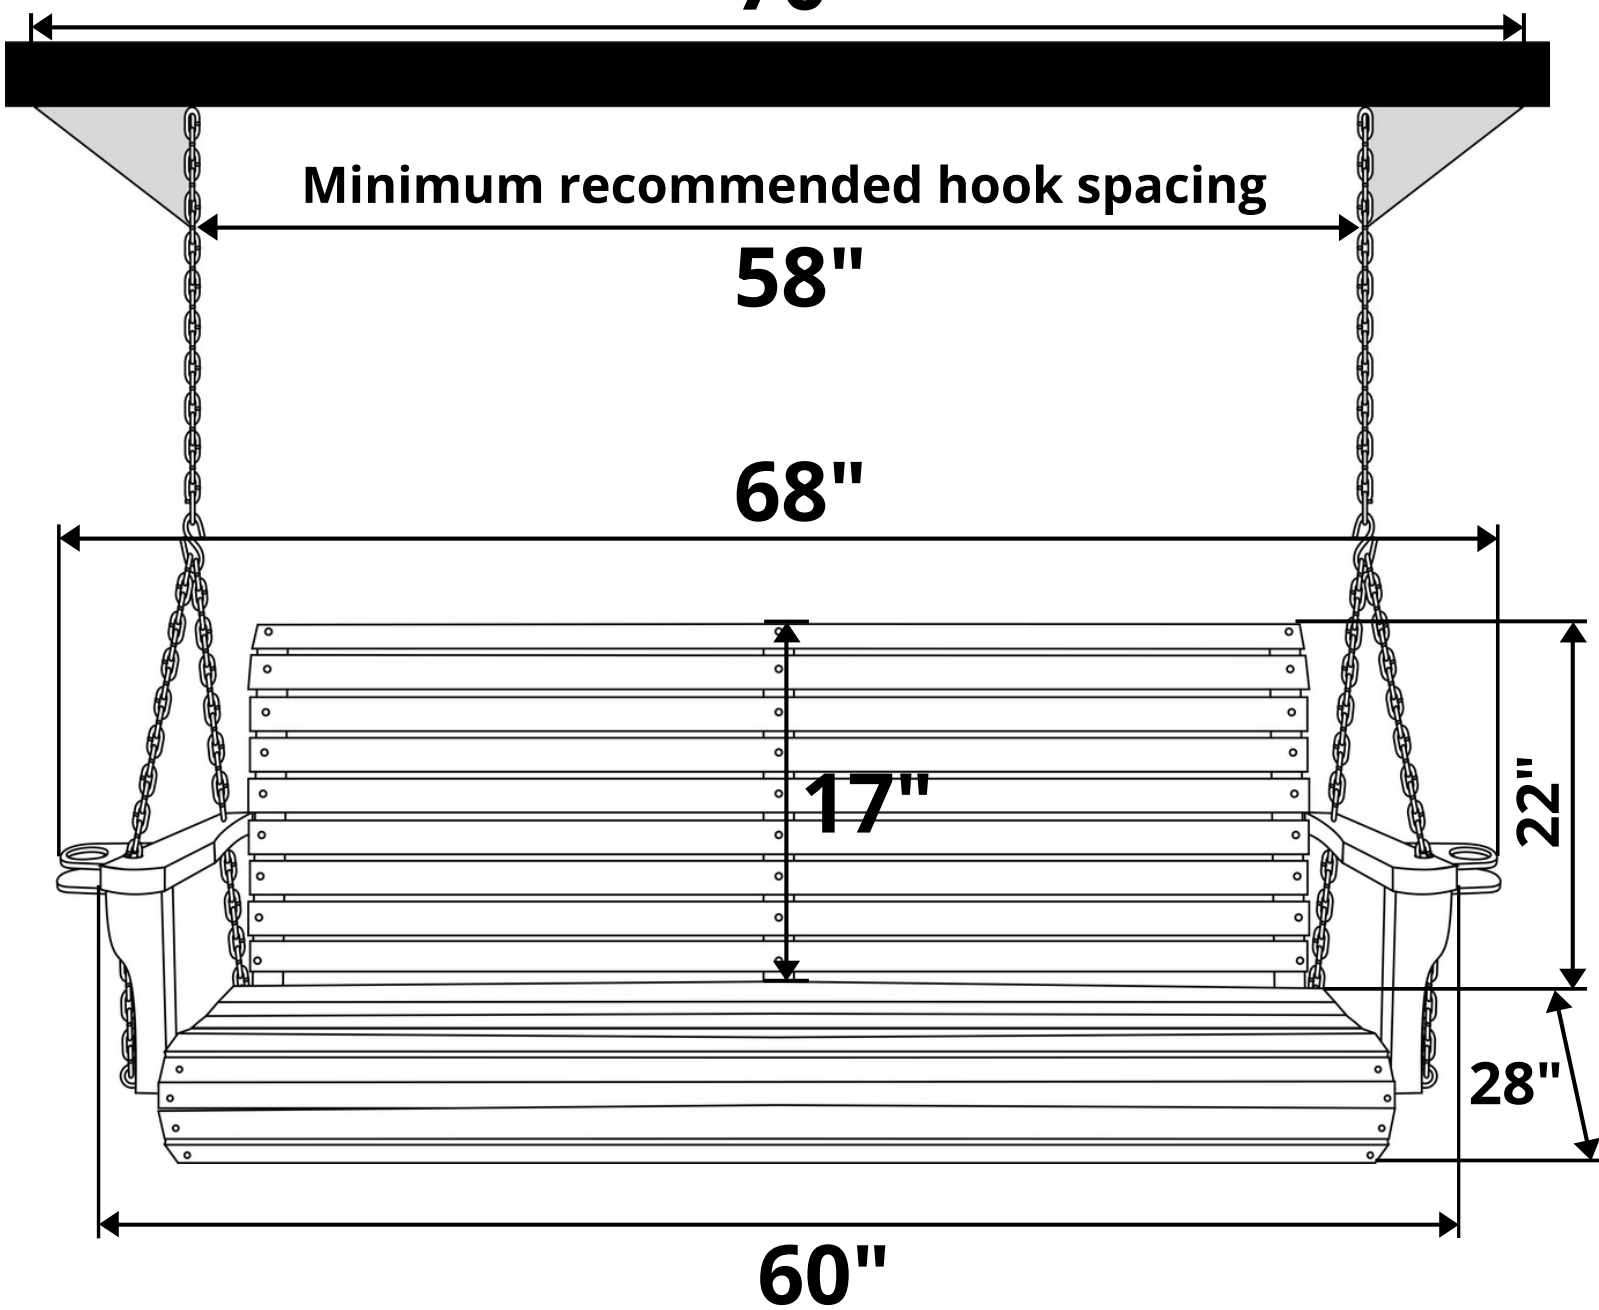

Texas Cedar Co. Contoured Classic Red Cedar Porch Swing

Length Option: 5 Foot

Maximum recommended hook spacing

70"

Minimum recommended hook spacing

58"

68"

17"

22"

28"

60"

Recommended Seat Cushion Size: 53x19 in.

Product Weight: 40 lbs

Weight Capacity: 500 lbs