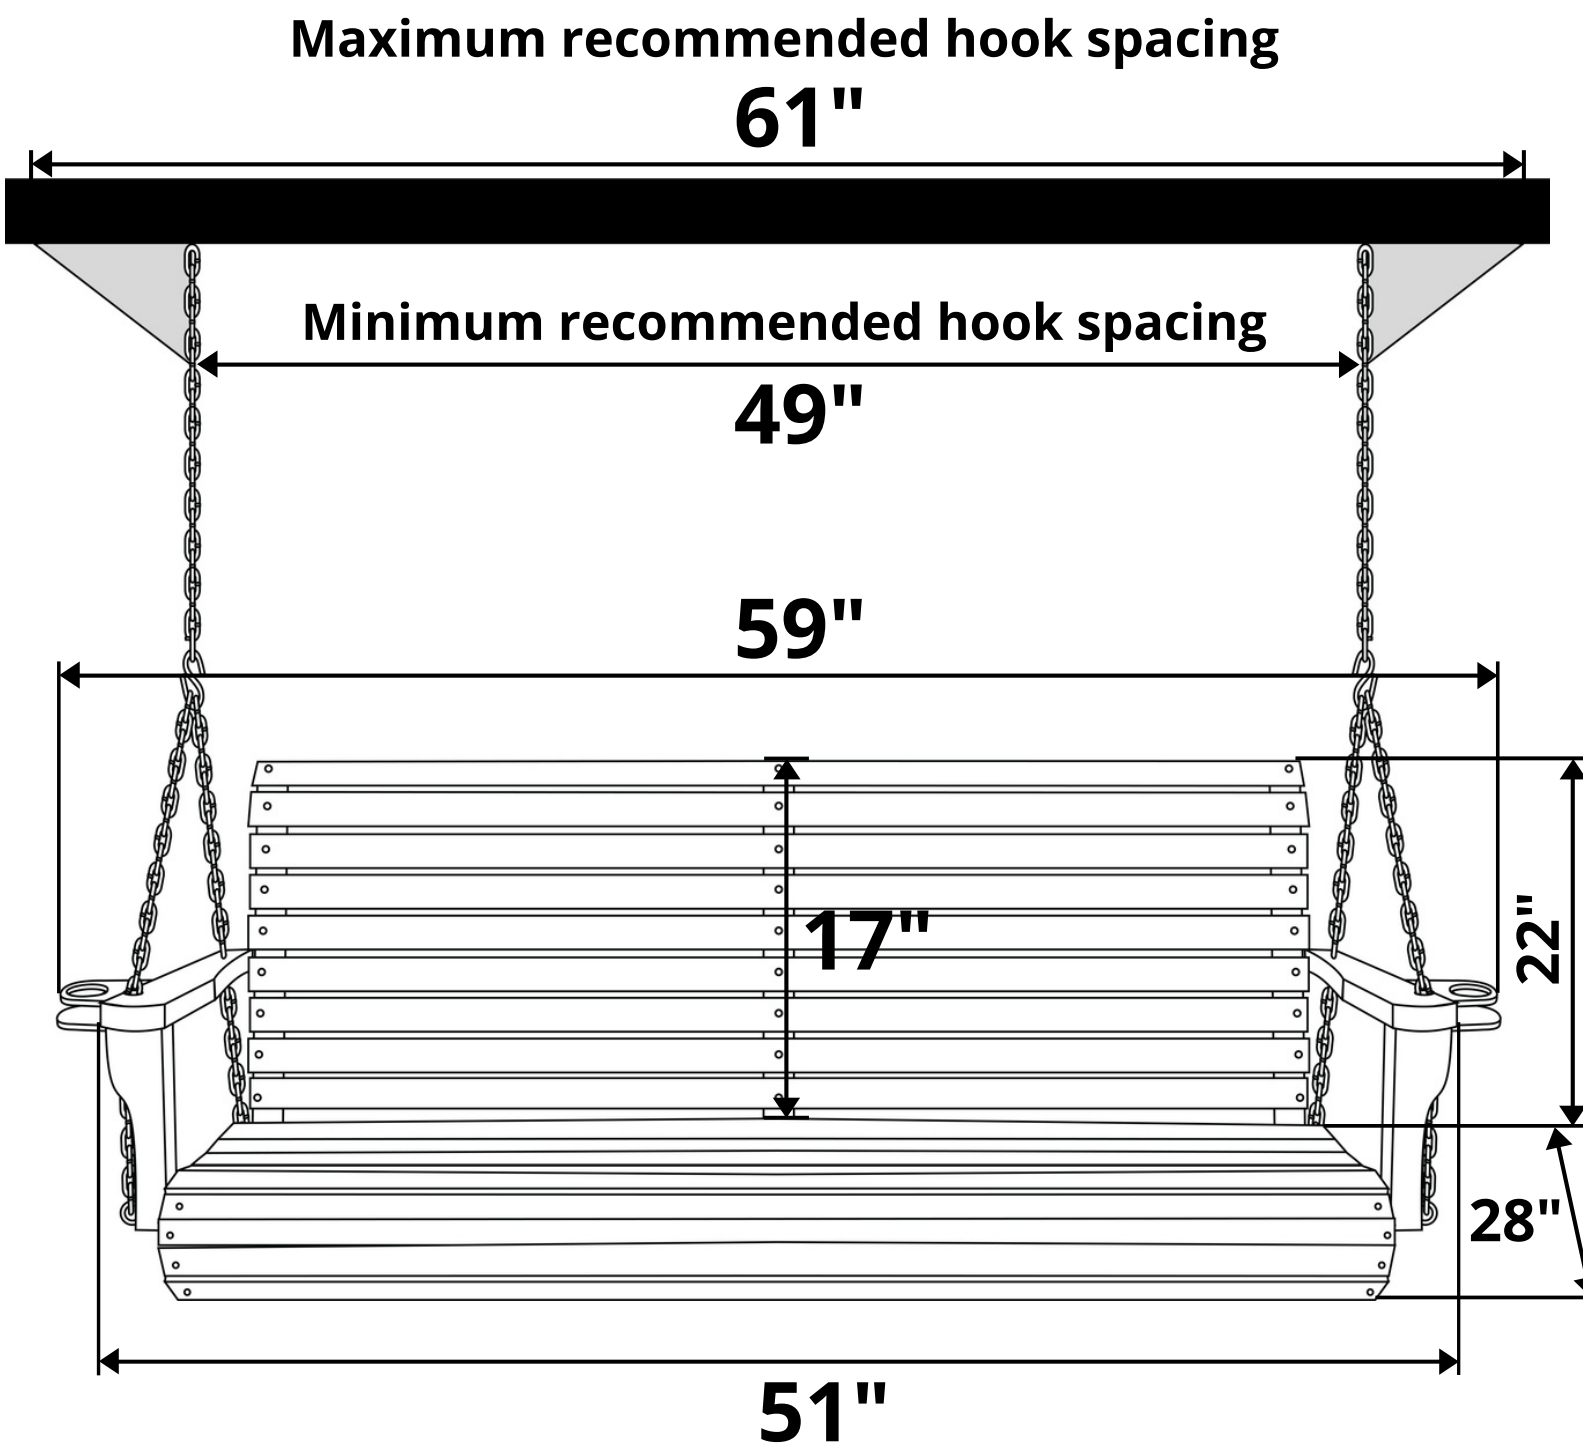

# Texas Cedar Co. Contoured Classic Red Cedar Porch Swing

Length Option: 4 Foot

**Recommended Seat Cushion Size: 44x19 in.**

**Product Weight: 30 lbs**

**Weight Capacity: 500 lbs**