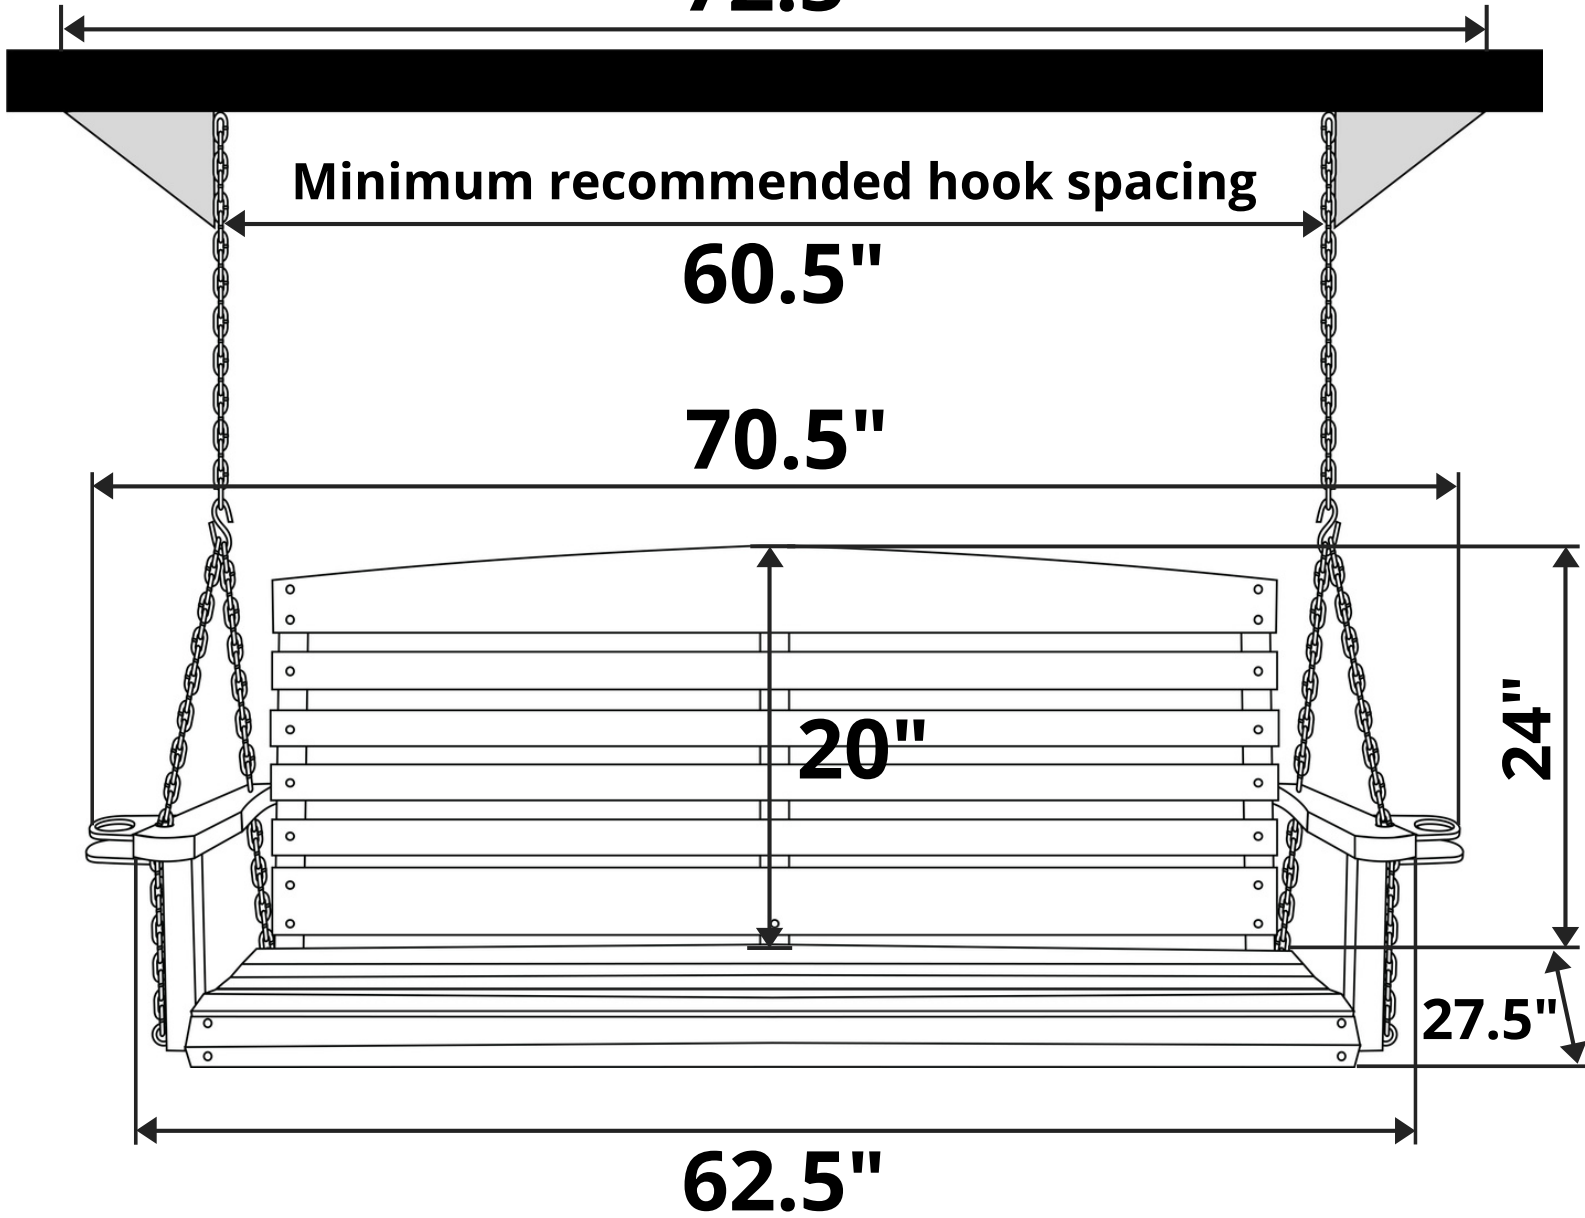

Texas Cedar Co. American Red Cedar Porch Swing

Length Option: 5 Foot

Maximum recommended hook spacing

72.5"

Minimum recommended hook spacing

60.5"

70.5"

Recommended Seat Cushion Size: 55x20 in.

Product Weight: 40 lbs

Weight Capacity: 500 lbs