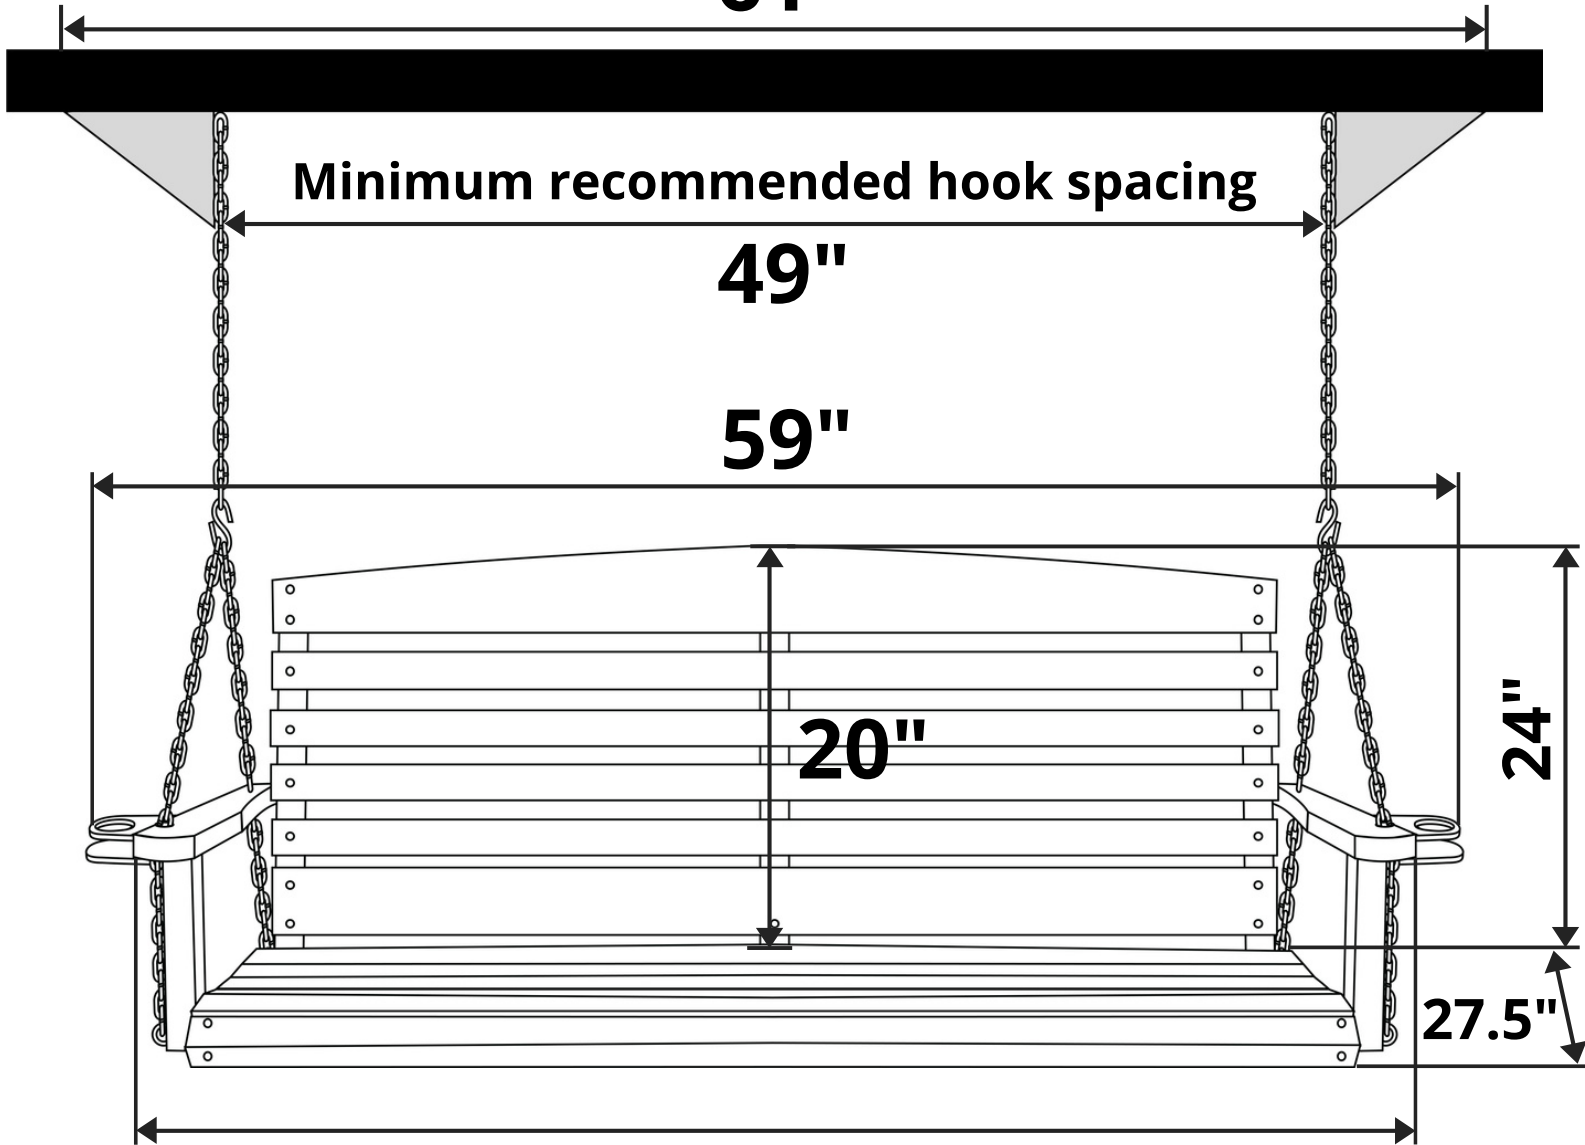

Texas Cedar Co. American Red Cedar Porch Swing

Length Option: 4 Foot

Maximum recommended hook spacing

61"

Minimum recommended hook spacing

49"

59"

20"

24"

27.5"

51"

Recommended Seat Cushion Size: 44x20 in.

Product Weight: 30 lbs

Weight Capacity: 500 lbs