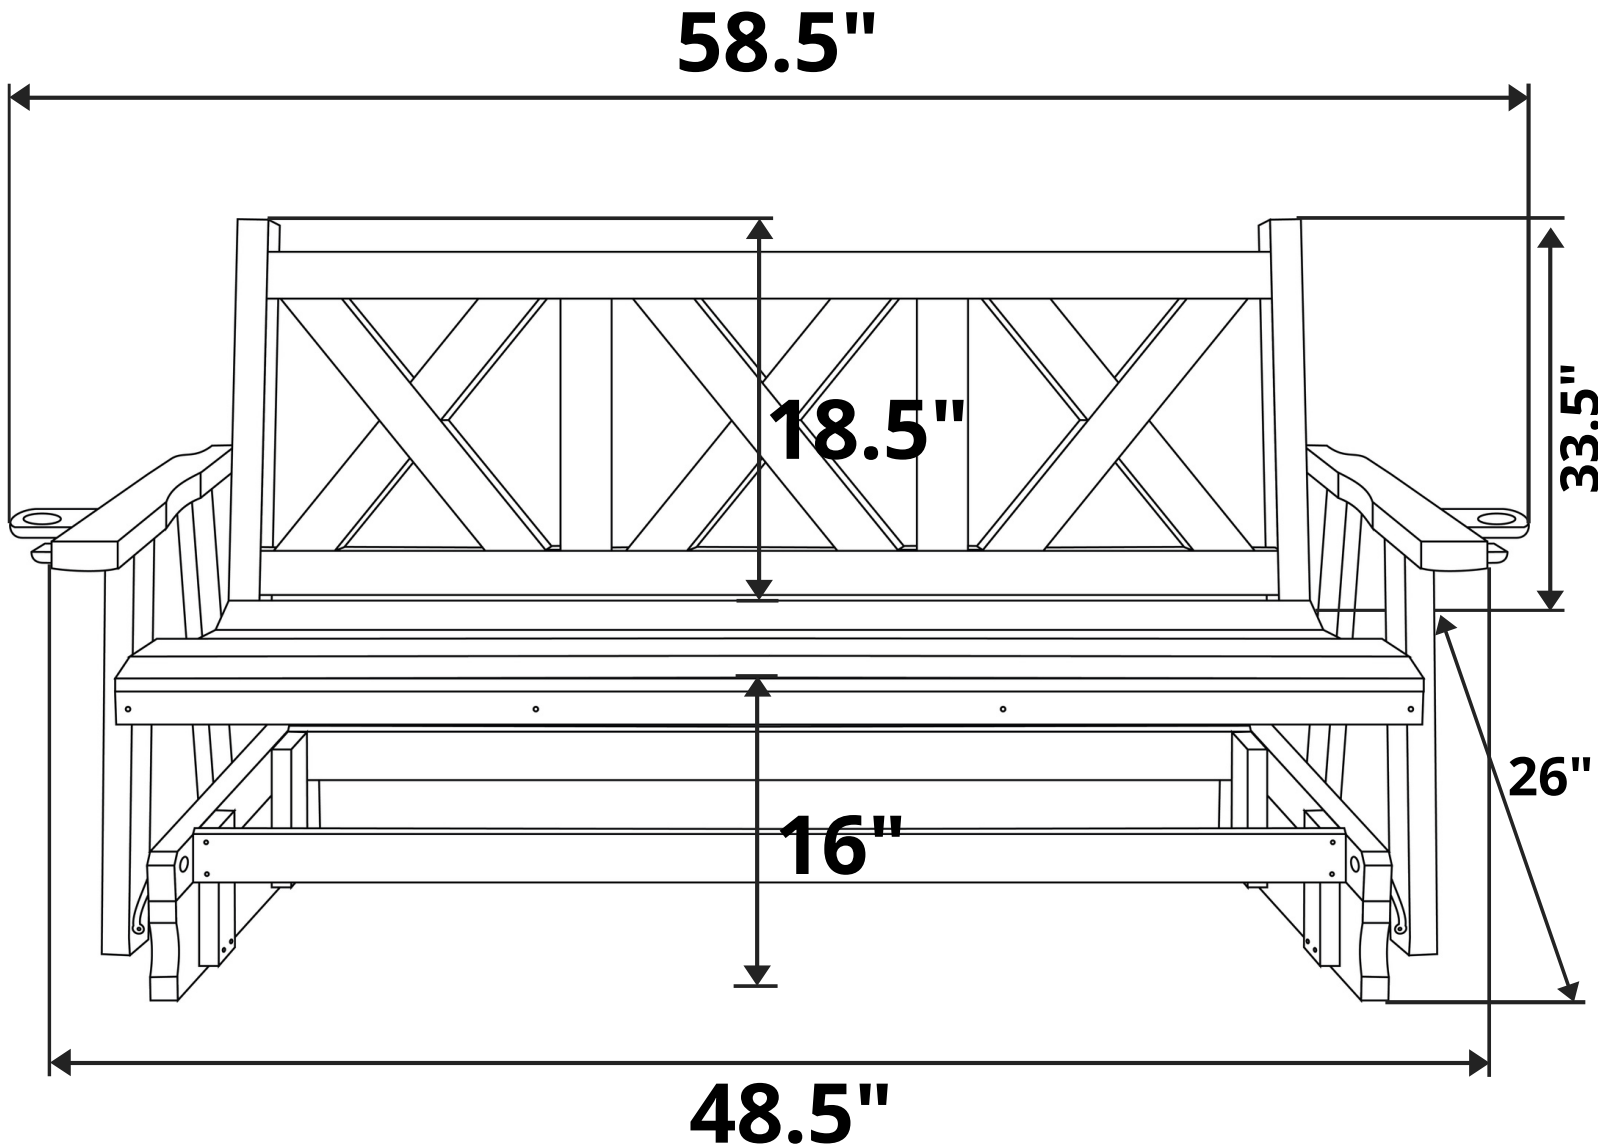

SimplyPoly Amish Made Willow Bay Recycled Plastic Porch Glider

Length Option: 4 Foot

Recommended Seat Cushion Size: 44x16 in.

Product Weight: 70 lbs

Weight Capacity: 500 lbs