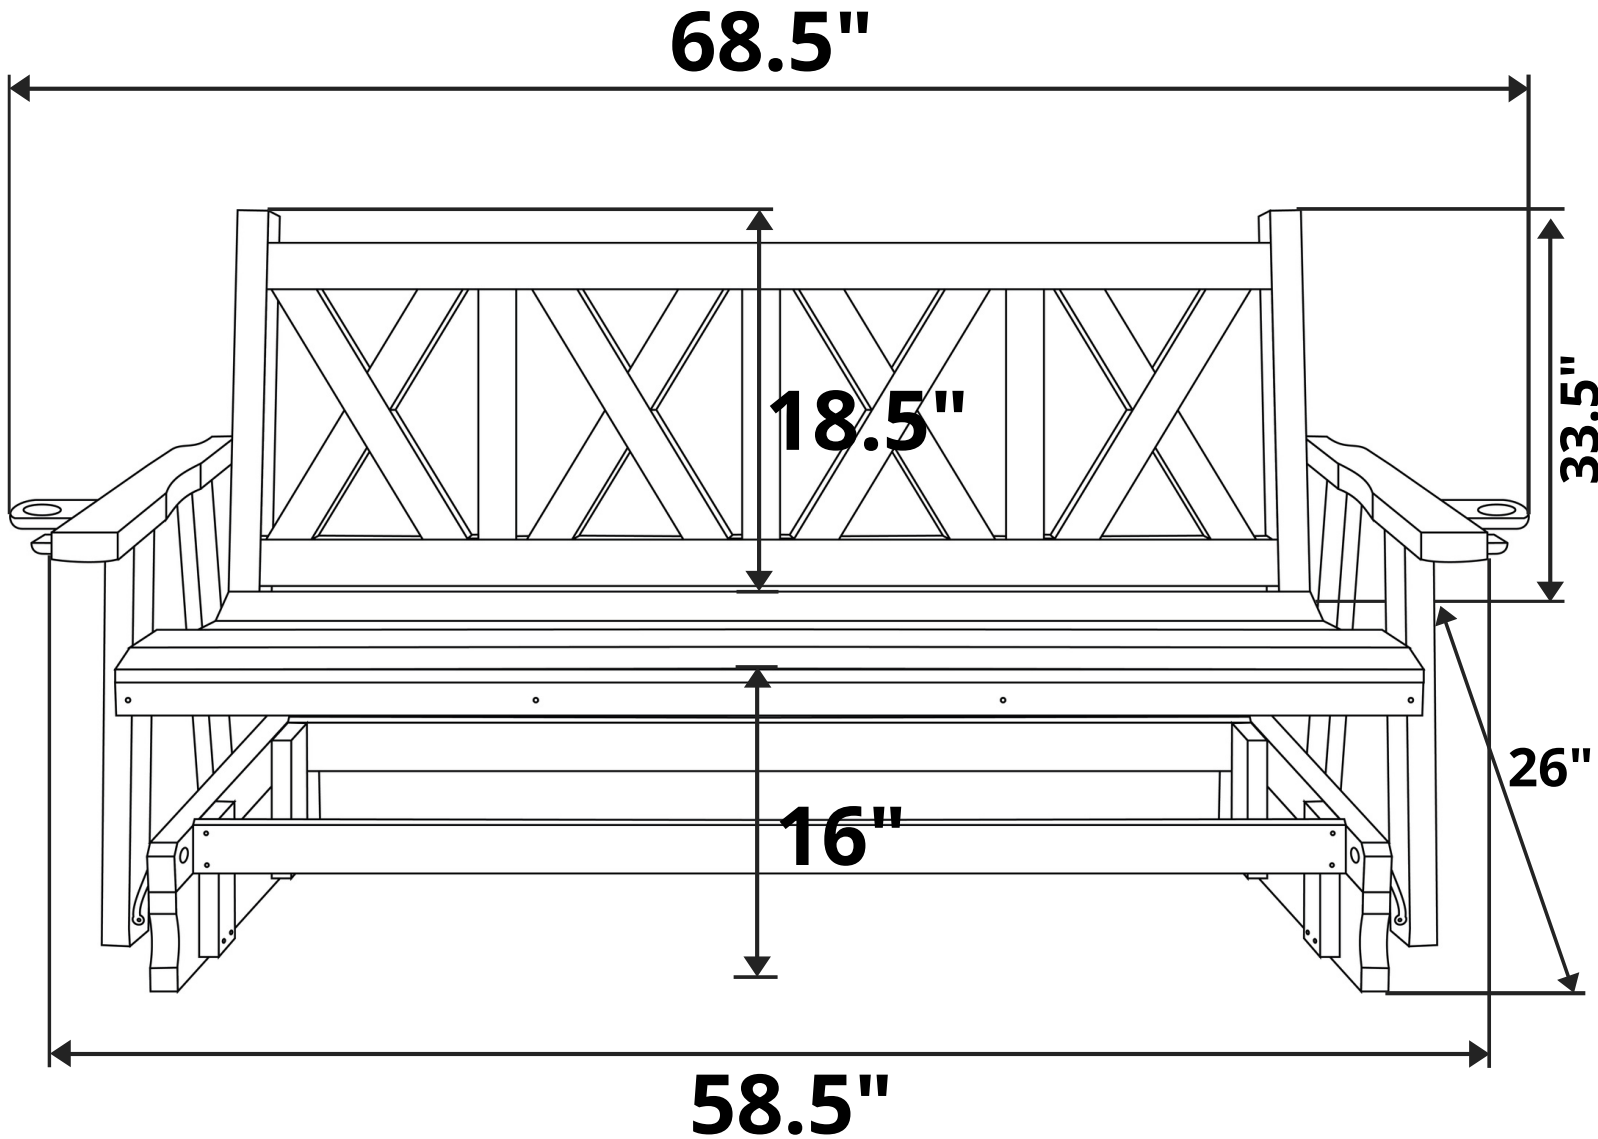

# SimplyPoly Amish Made Willow Bay Recycled Plastic Porch Glider

Length Option: 5 Foot

**Recommended Seat Cushion Size: 54x16 in.**

**Product Weight: 88 lbs**

**Weight Capacity: 500 lbs**