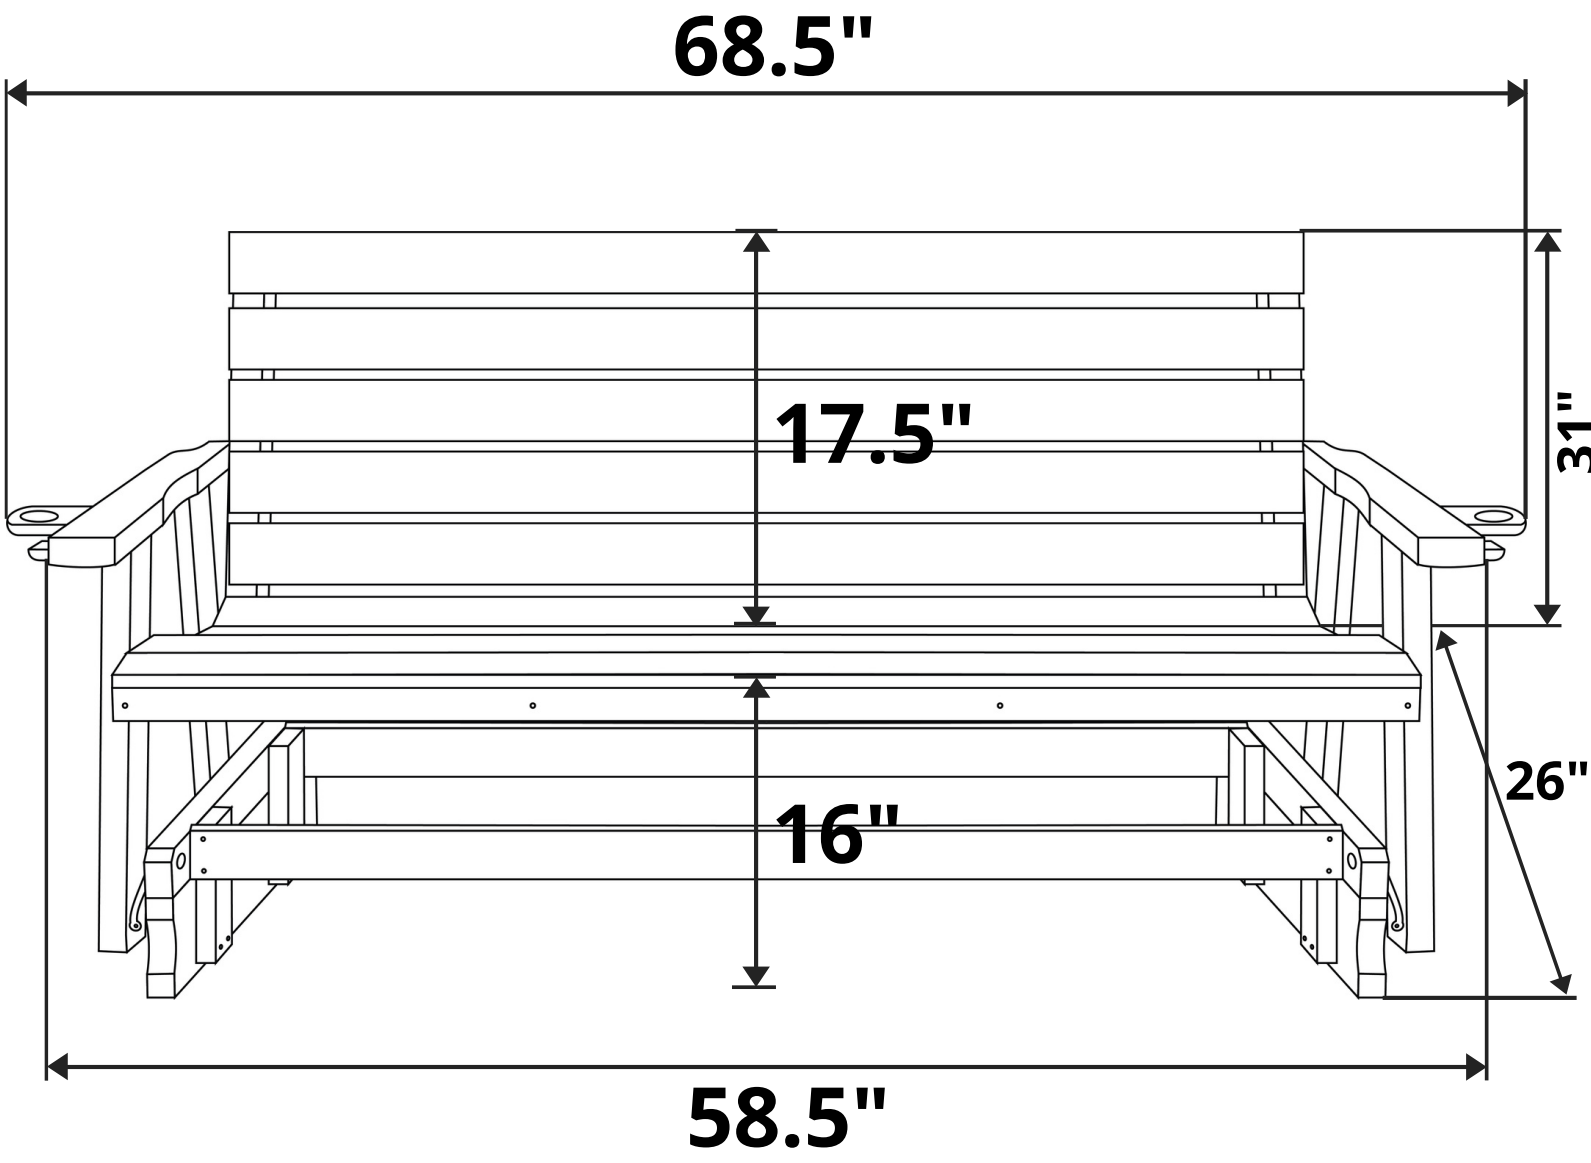

# SimplyPoly Amish Made Signature Recycled Plastic Porch Glider

Length Option: 5 Foot

**Recommended Seat Cushion Size: 54x16 in.**

**Product Weight: 88 lbs**

**Weight Capacity: 500 lbs**