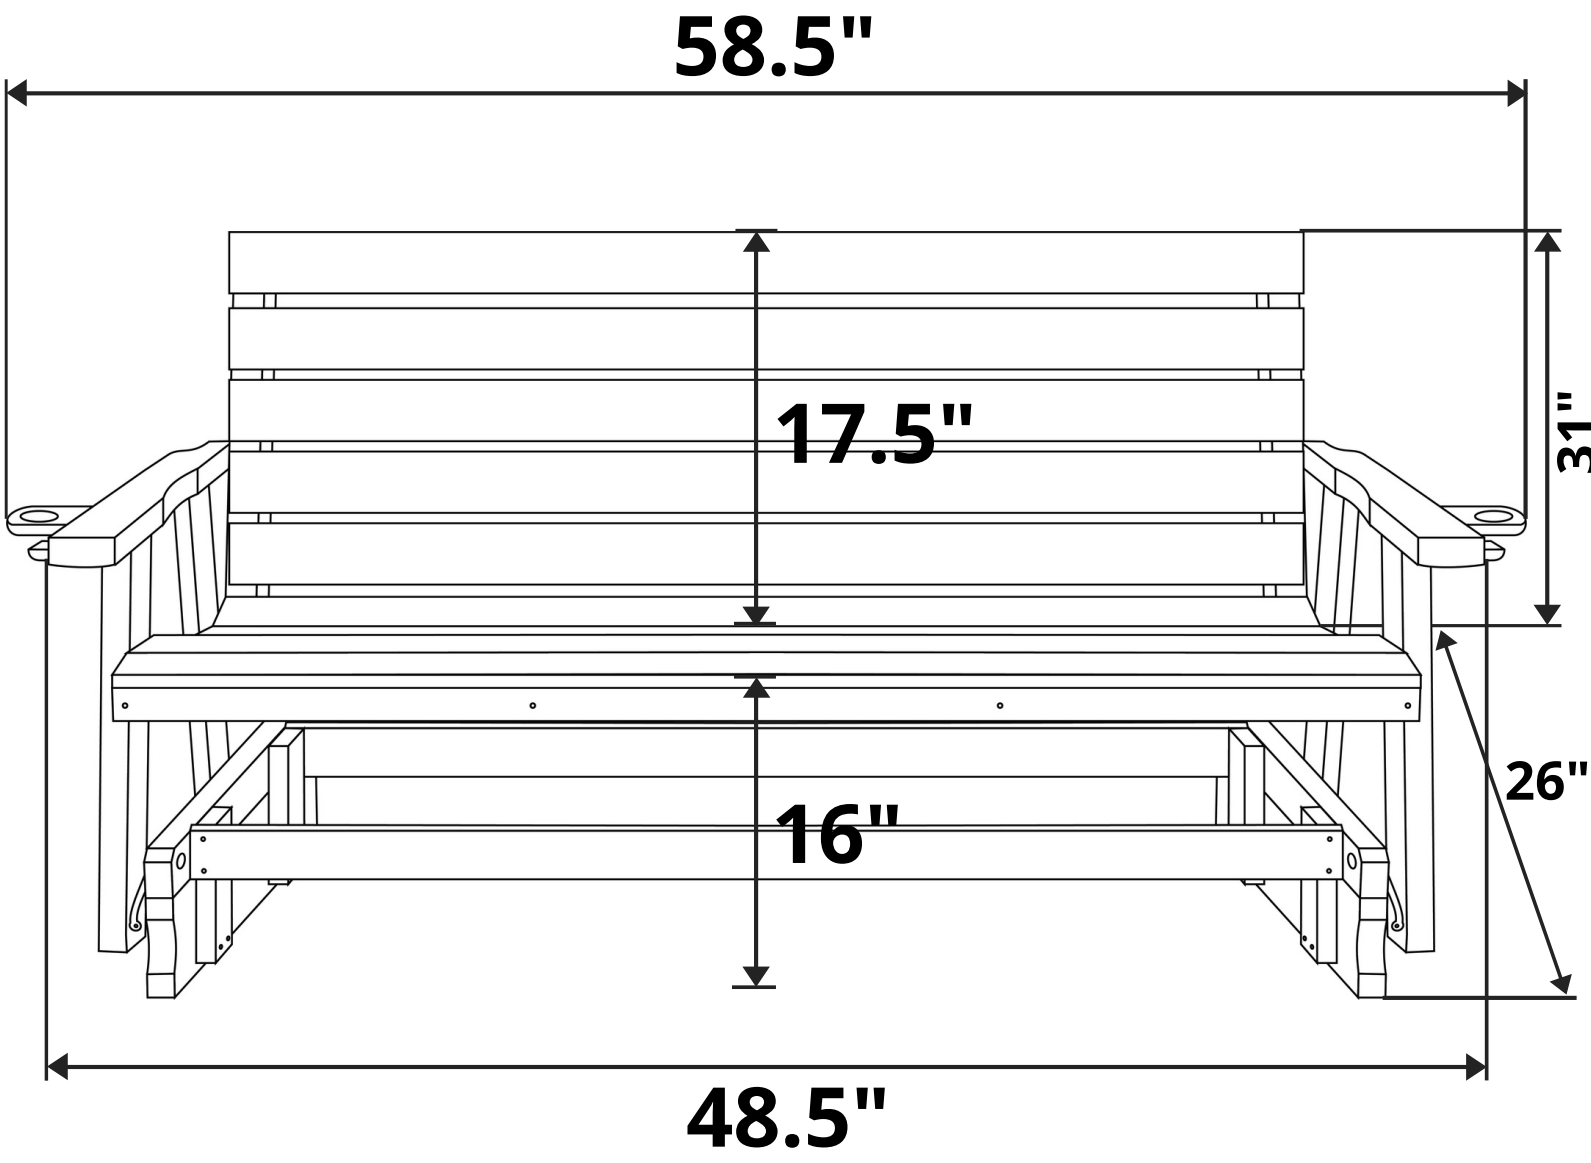

# SimplyPoly Amish Made Signature Recycled Plastic Porch Glider

Length Option: 4 Foot

**Recommended Seat Cushion Size: 44x16 in.**

**Product Weight: 70 lbs**

**Weight Capacity: 500 lbs**