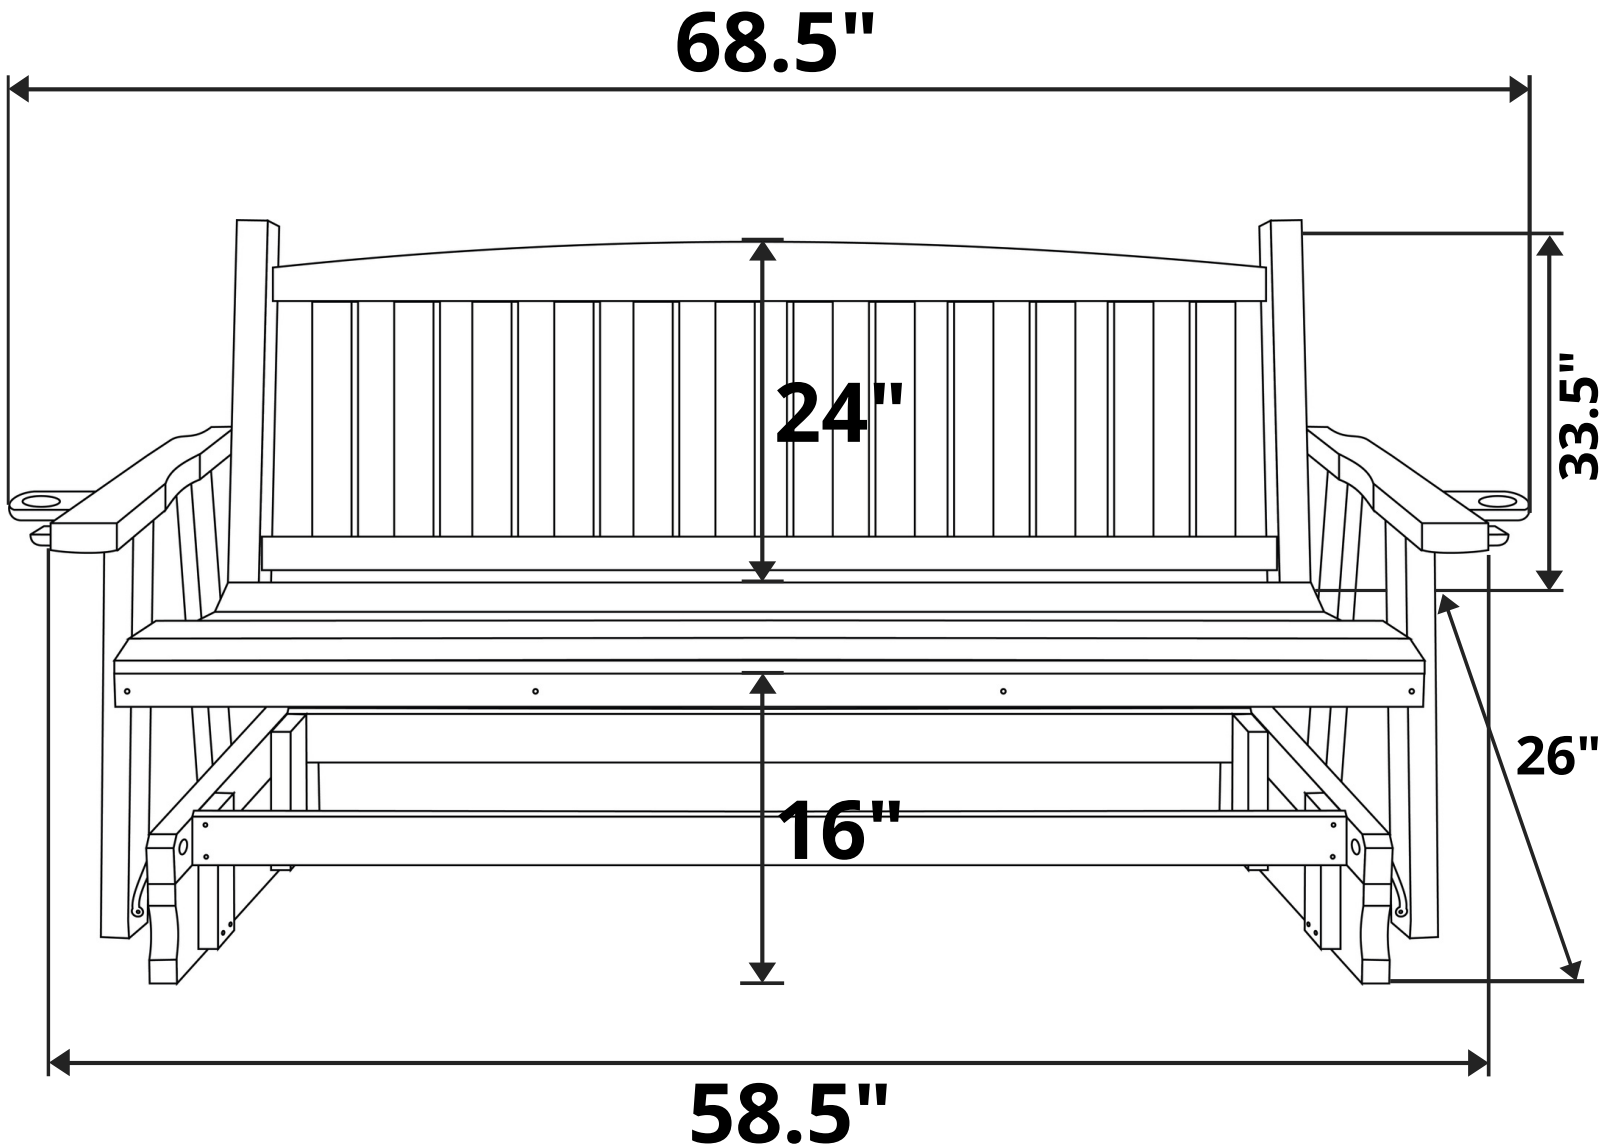

SimplyPoly Amish Made Mission Recycled Plastic Porch Glider

Length Option: 5 Foot

Recommended Seat Cushion Size: 54x16 in.

Product Weight: 88 lbs

Weight Capacity: 500 lbs