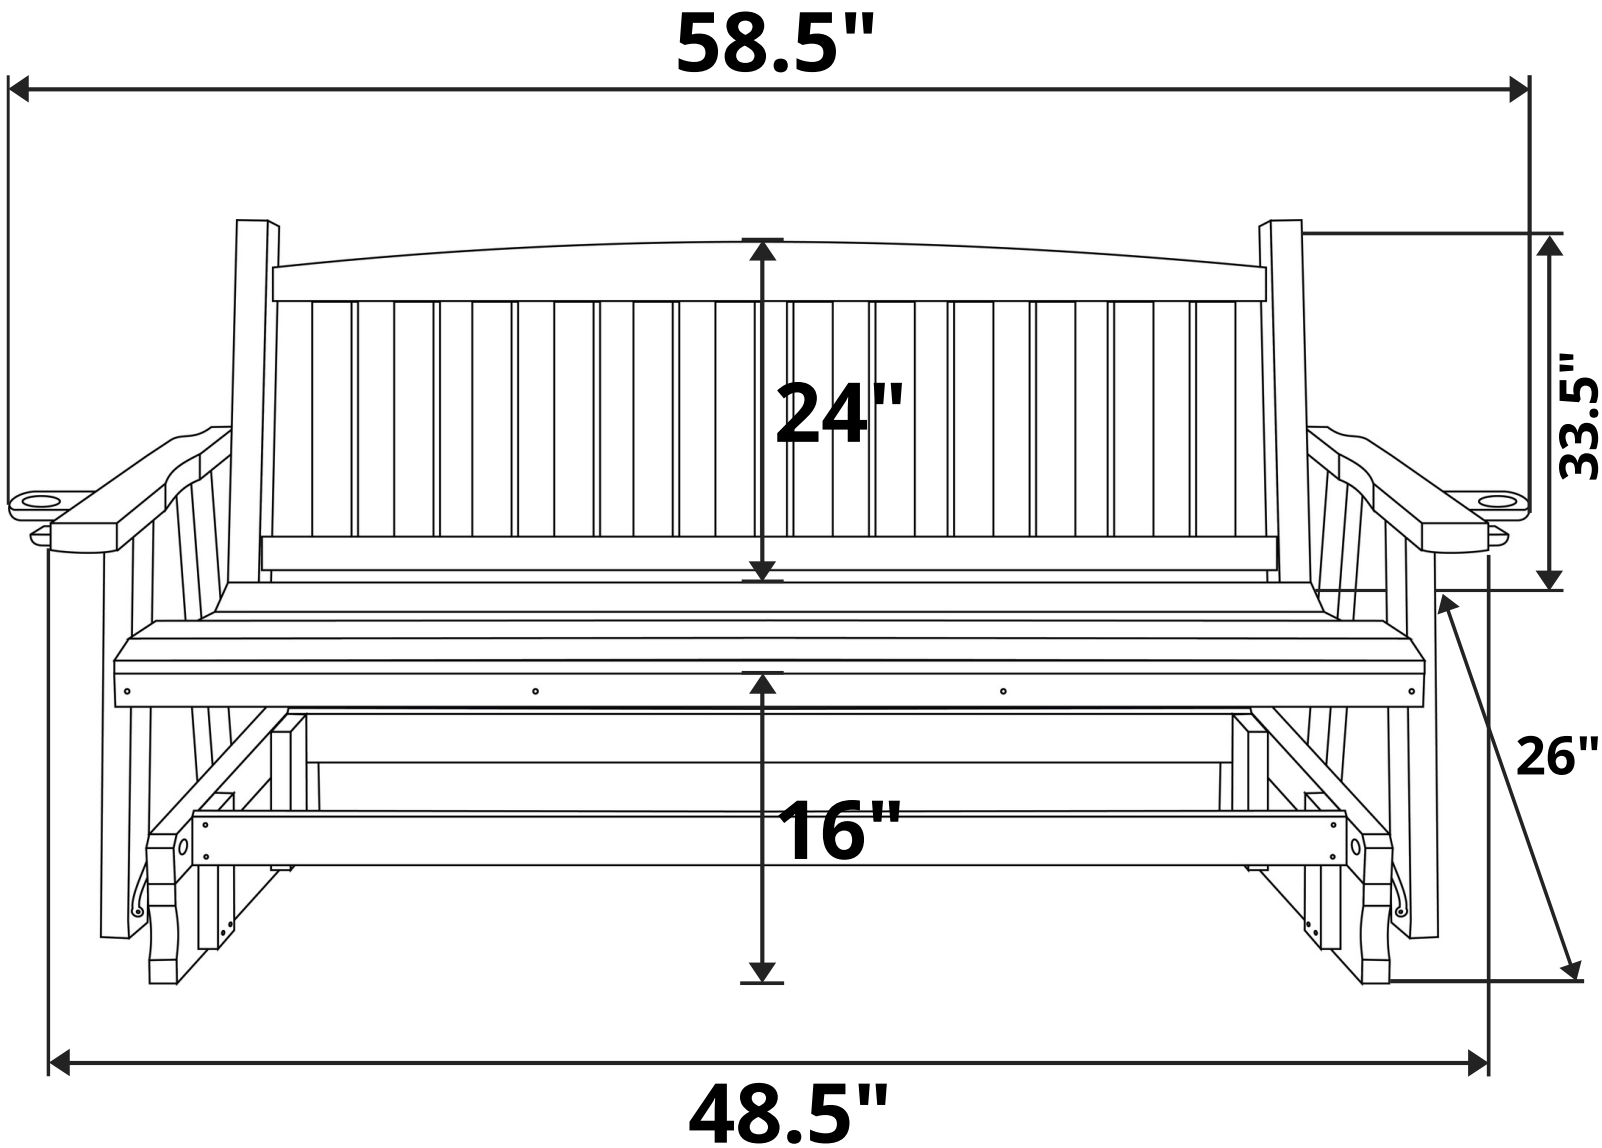

SimplyPoly Amish Made Mission Recycled Plastic Porch Glider

Length Option: 4 Foot

Recommended Seat Cushion Size: 44x16 in.

Product Weight: 70 lbs

Weight Capacity: 500 lbs