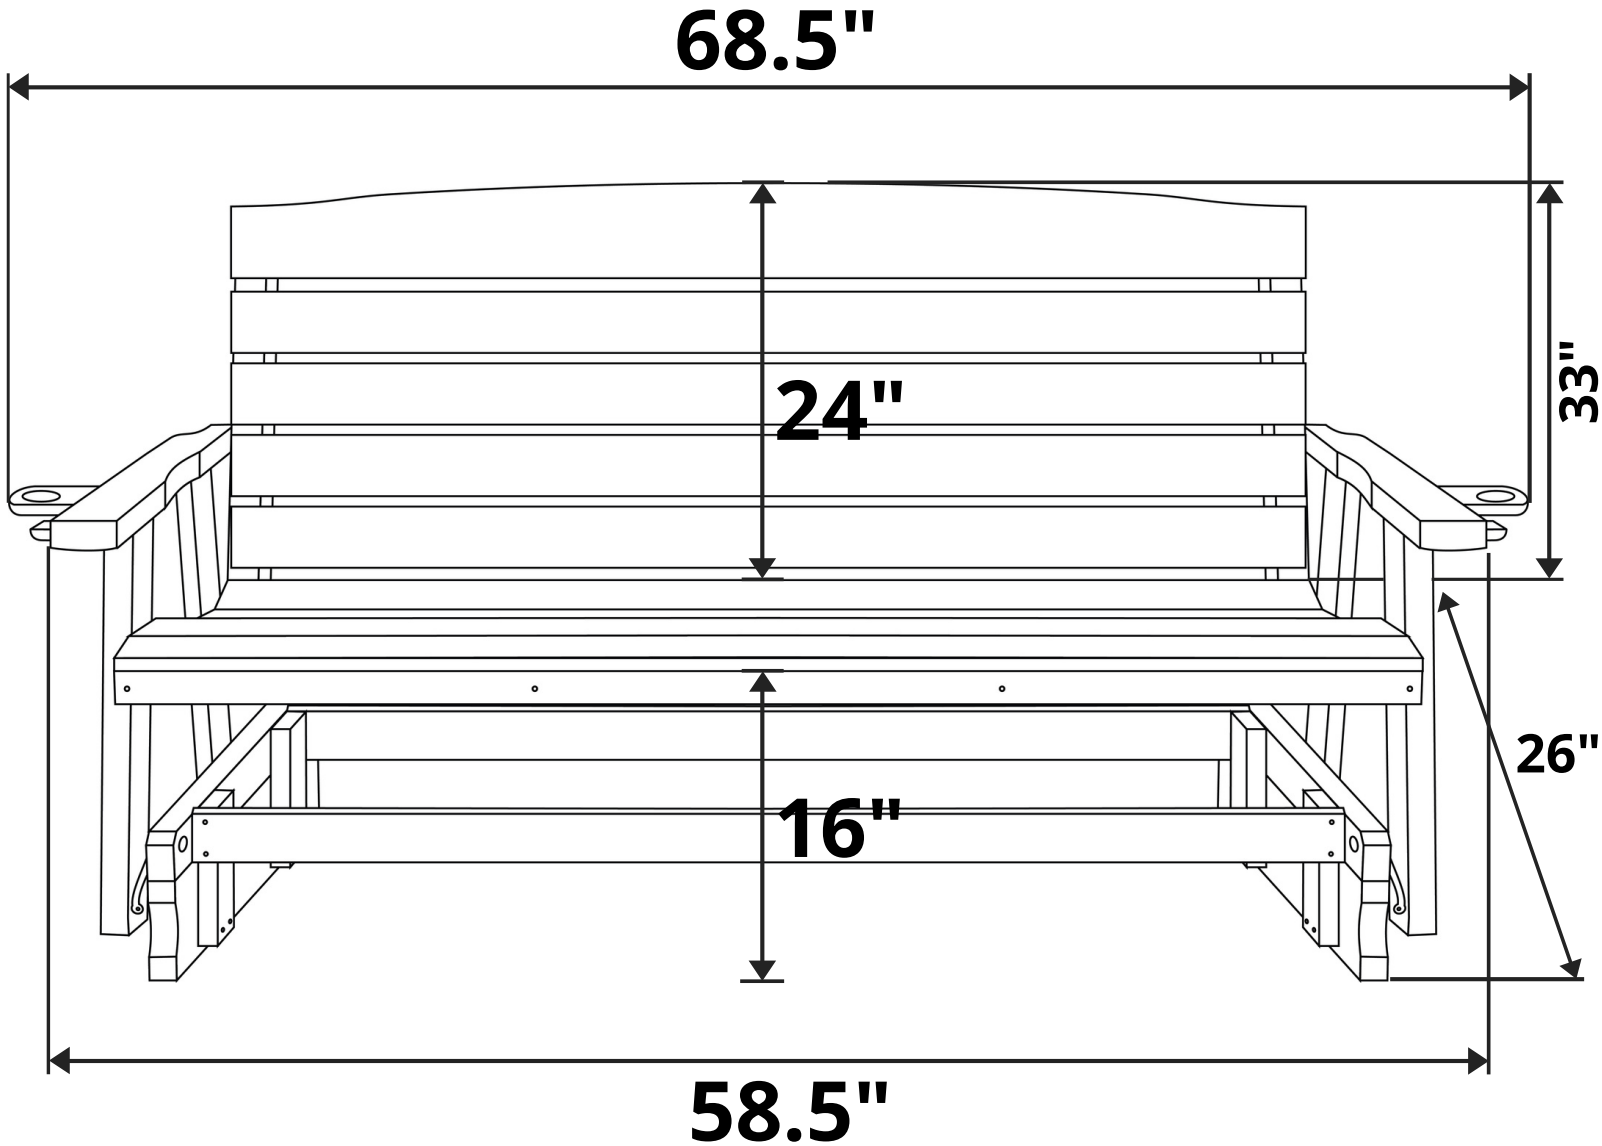

SimplyPoly Amish Made Classic Recycled Plastic Porch Glider

Length Option: 5 Foot

Recommended Seat Cushion Size: 54x16 in.

Product Weight: 88 lbs

Weight Capacity: 500 lbs