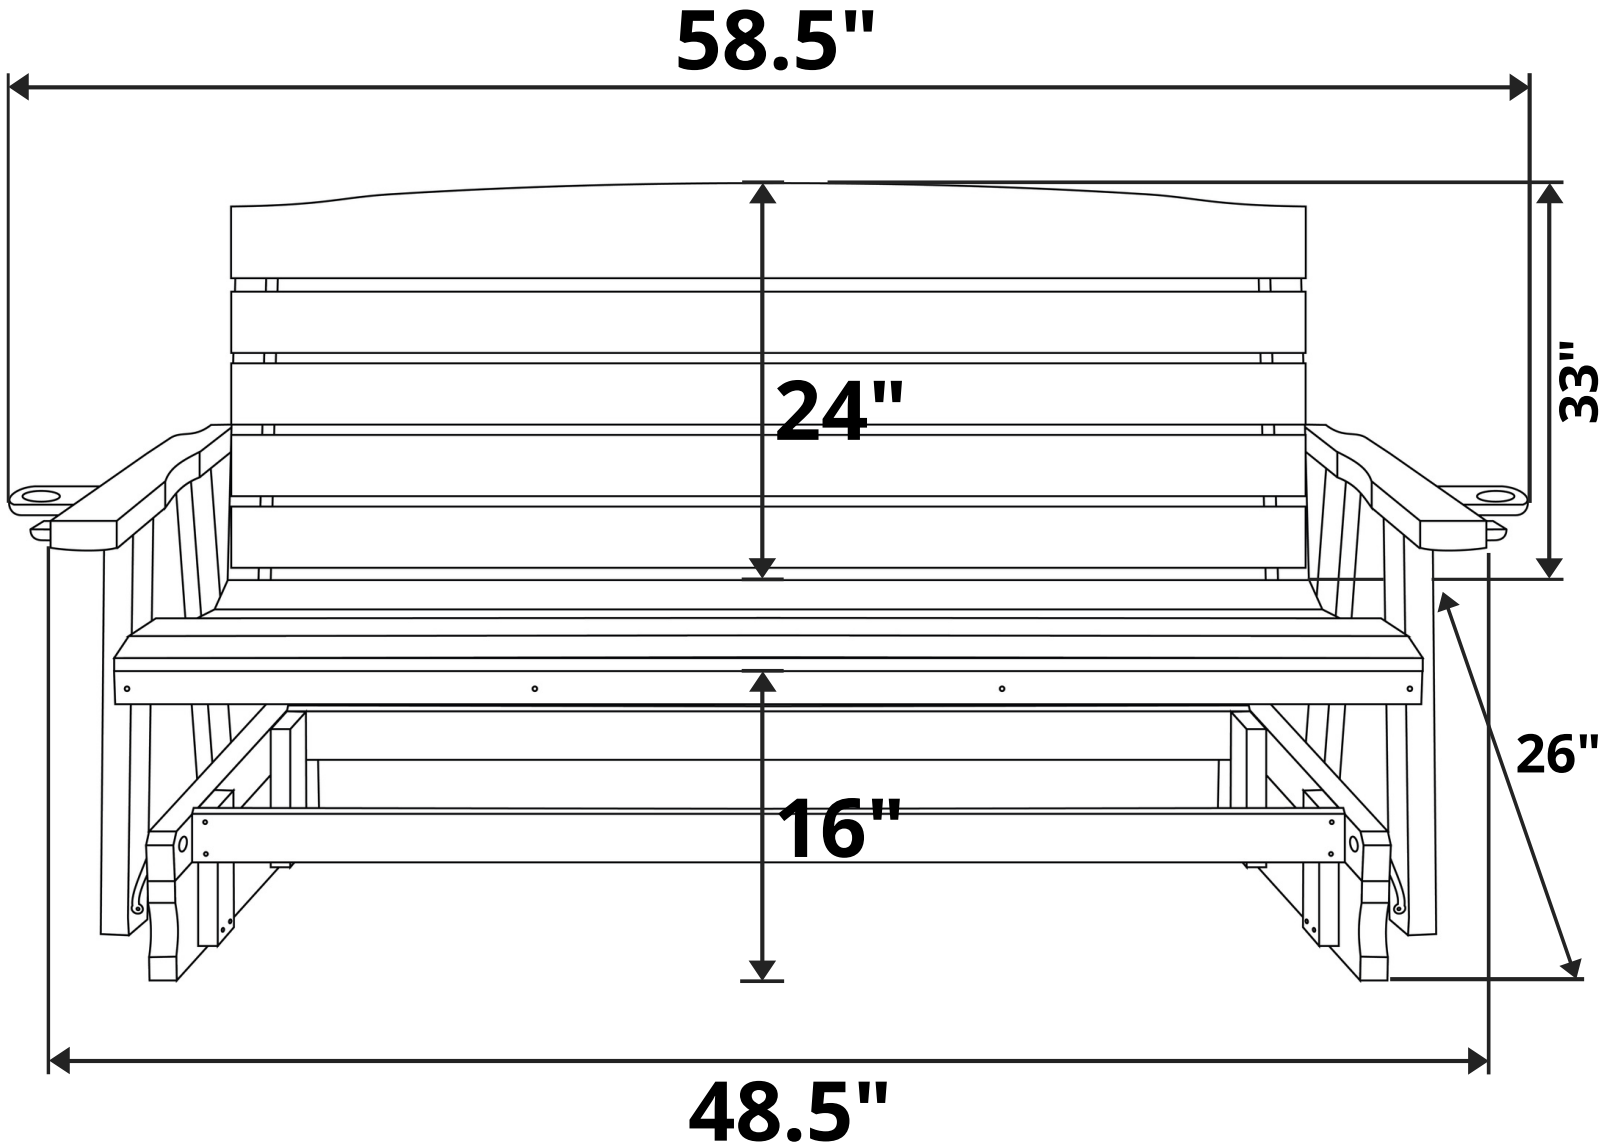

SimplyPoly Amish Made Classic Recycled Plastic Porch Glider

Length Option: 4 Foot

Recommended Seat Cushion Size: 44x16 in.

Product Weight: 70 lbs

Weight Capacity: 500 lbs