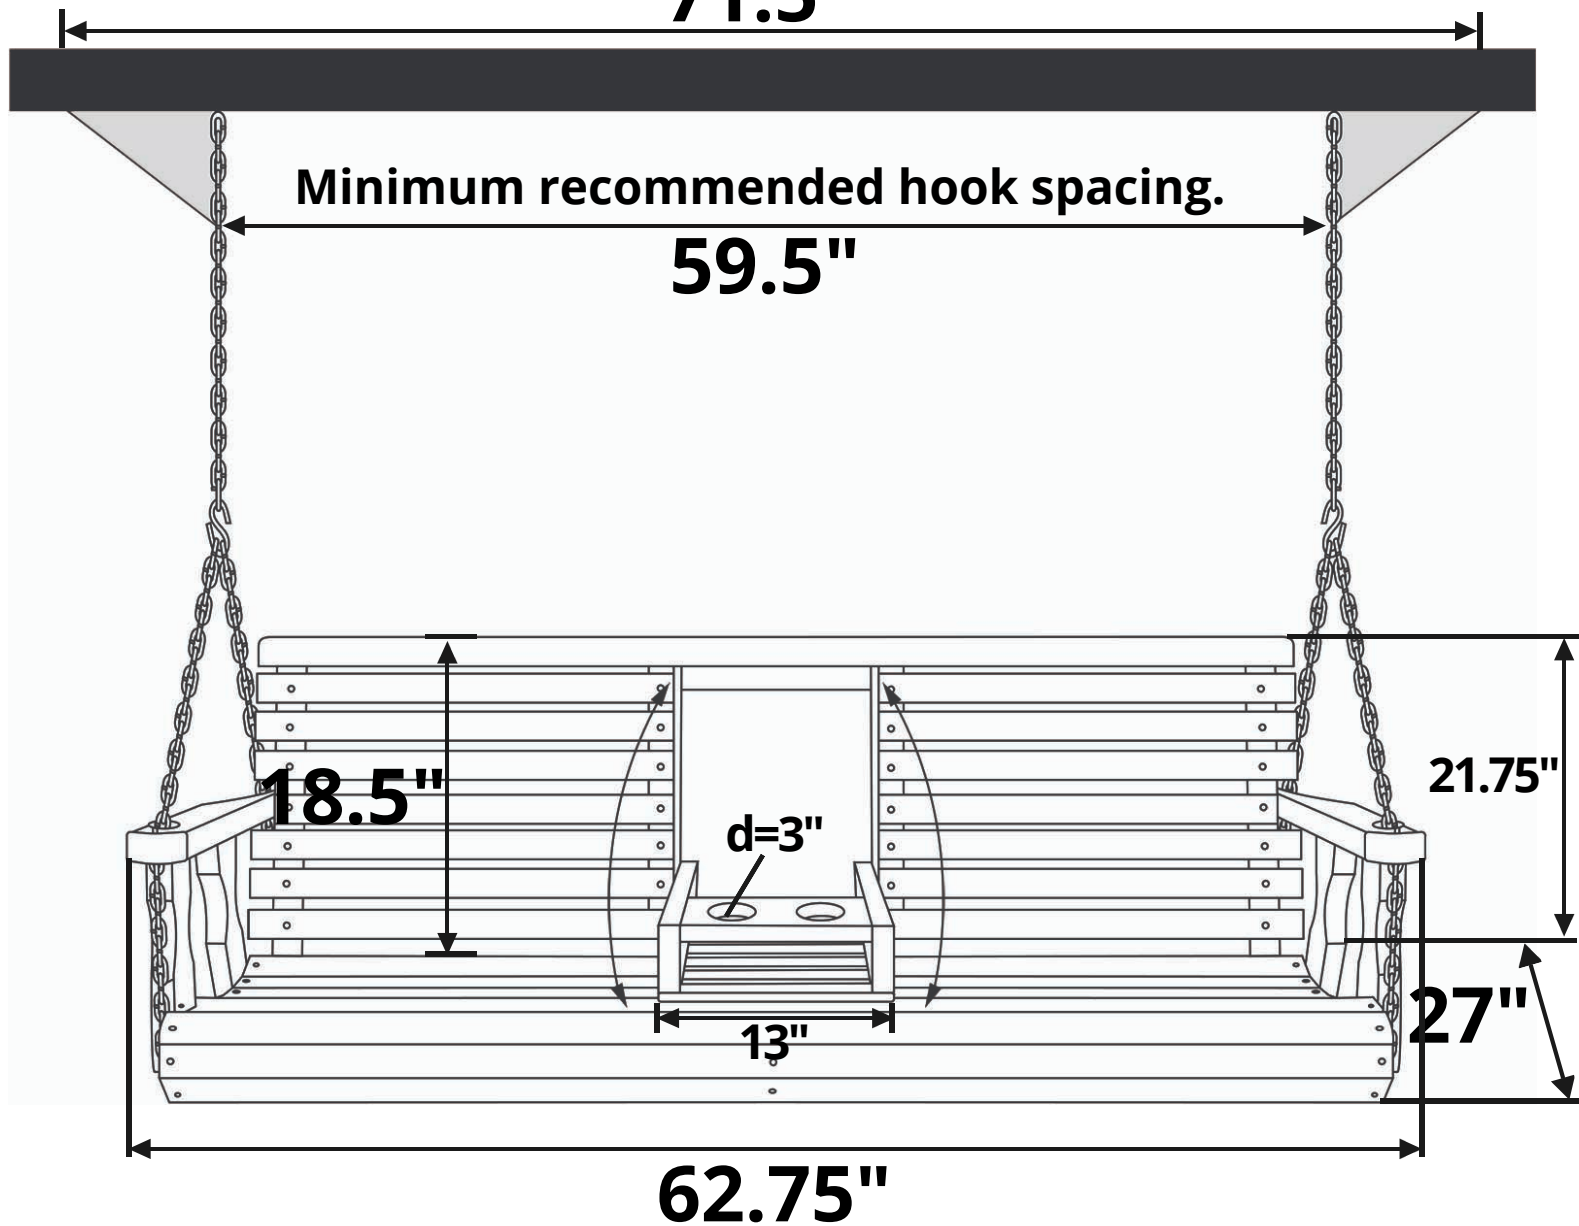

Porchgate Rollback Console Porch Swing

Maximum recommended hook spacing.

71.5"

Minimum recommended hook spacing.

59.5"

Recommended Seat Cushion Size: 58x18 in.

Product Weight: 68 lbs

Weight Capacity: 700 lbs