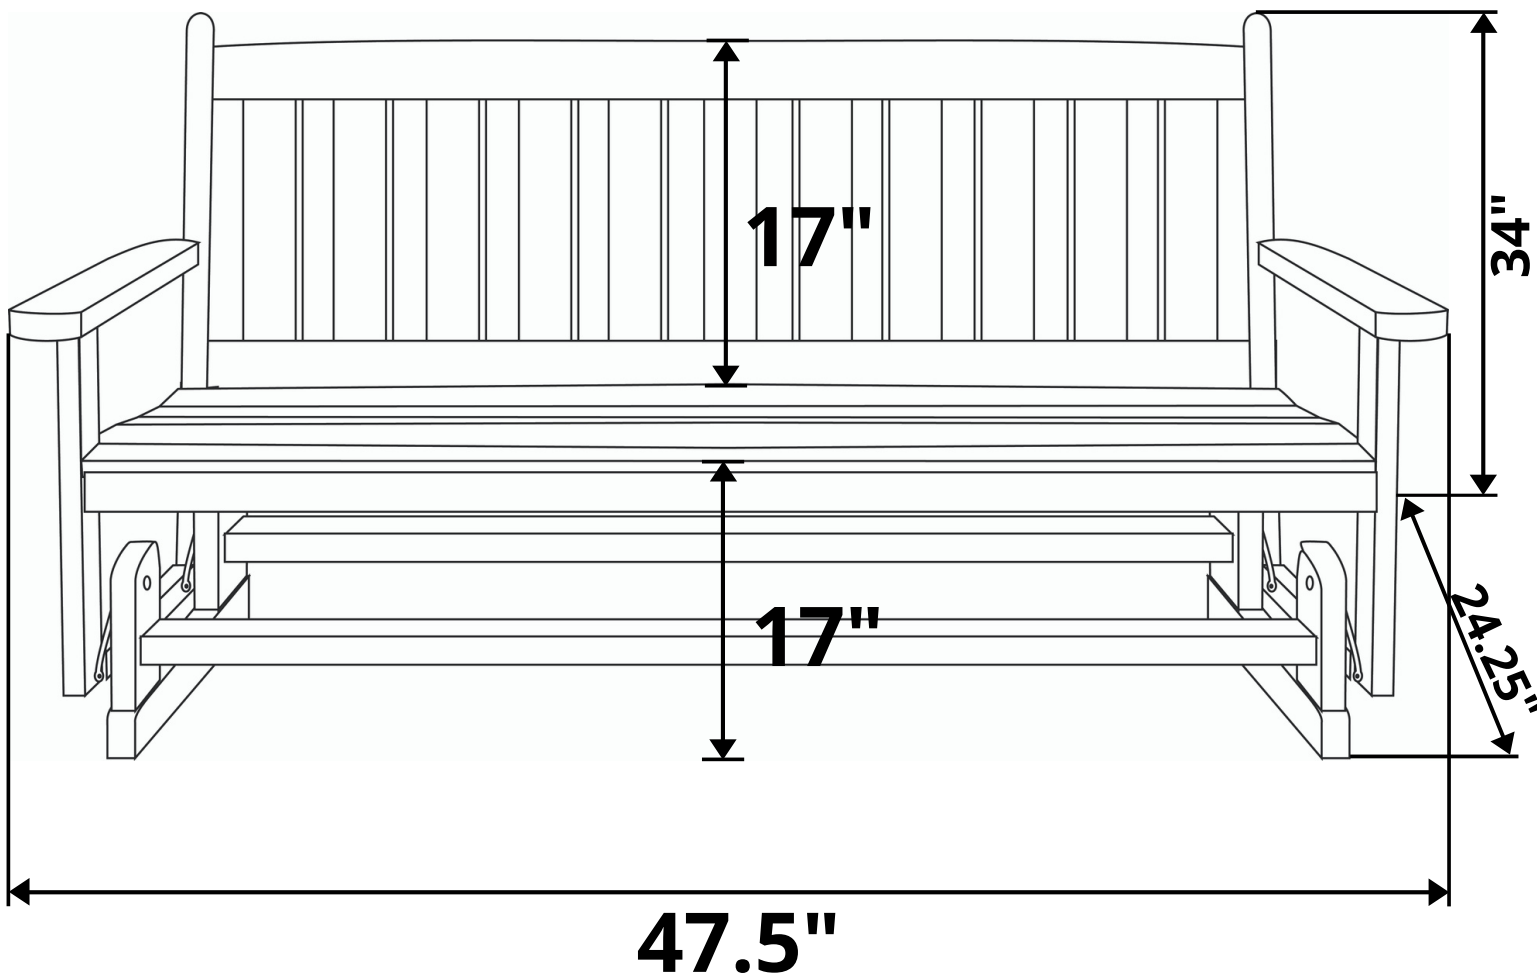

POLYWOOD Traditional Garden 4ft. Recycled Plastic Glider Bench

Length Option: 4 Foot

Recommended Seat Cushion Size: 43x18 in.

Product Weight: 73 lbs

Weight Capacity: 500 lbs