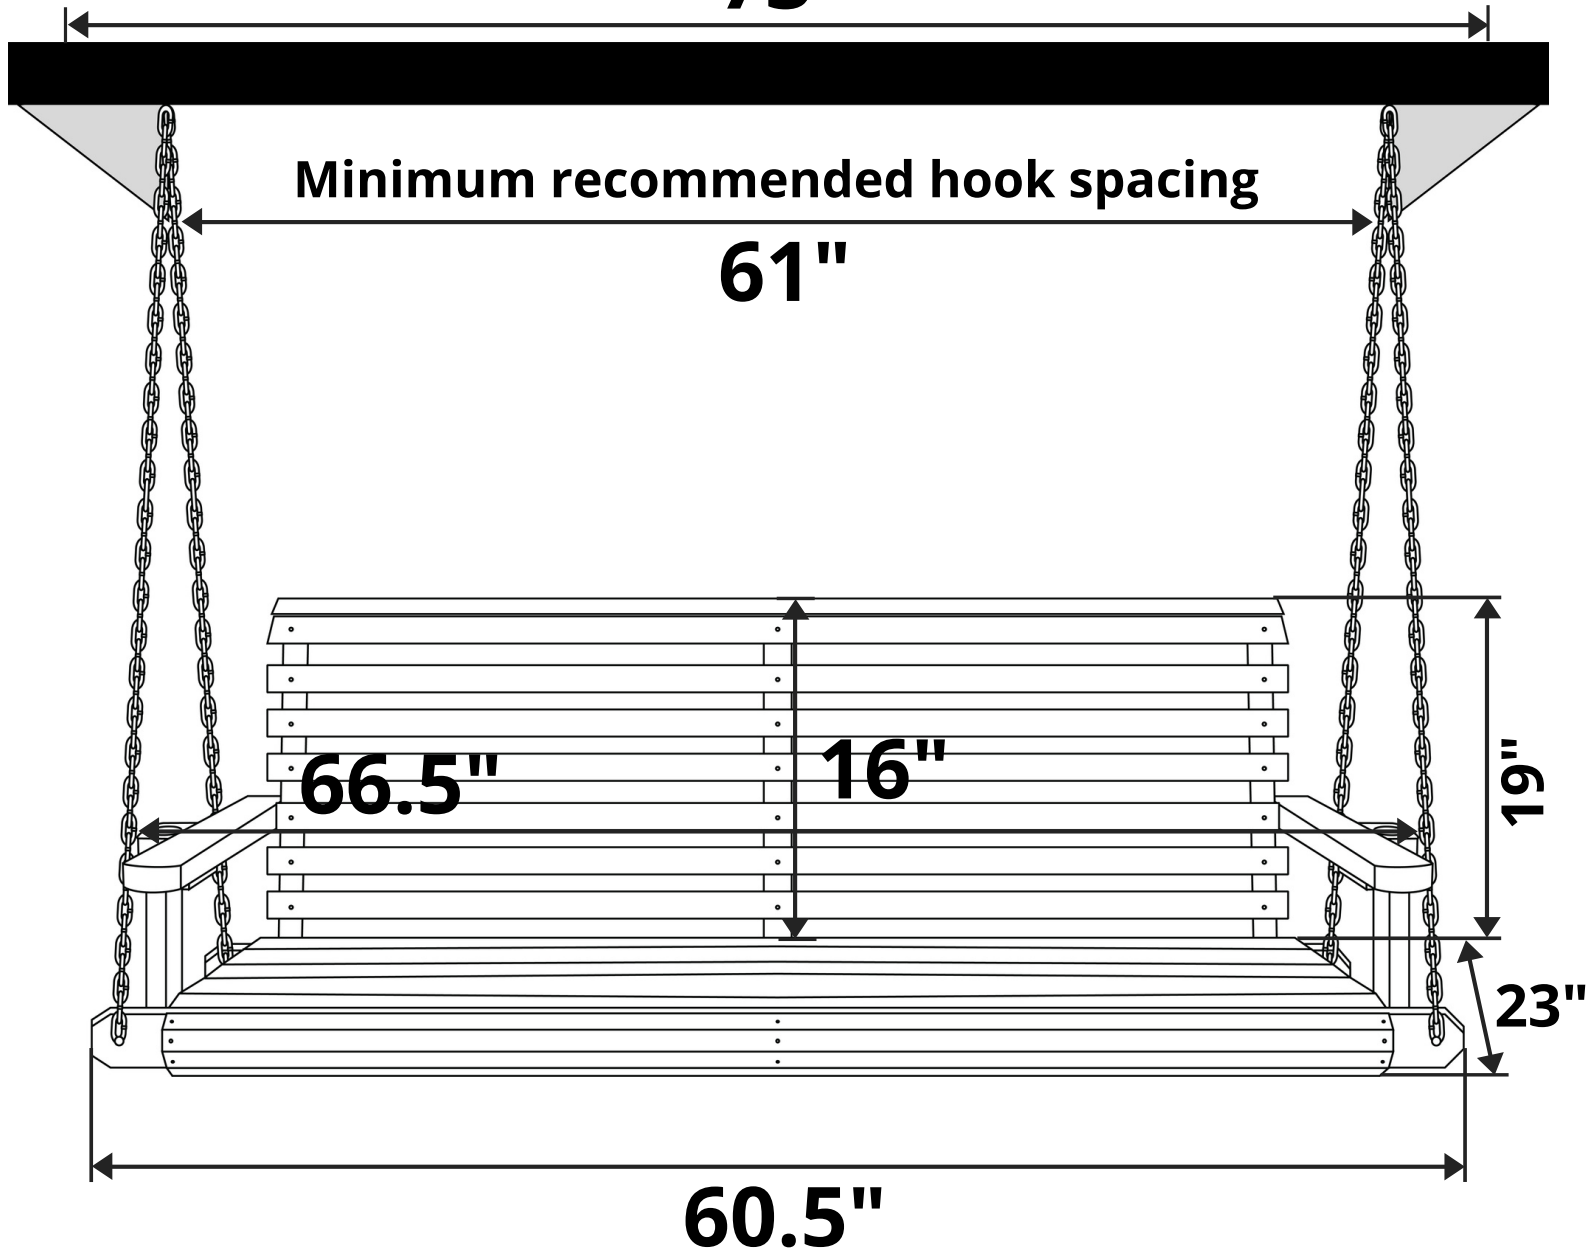

# Porchgate Amish Heavy Duty 700 Lb Roll Comfort Treated Porch Swing

Length Option: 5 Foot

Maximum recommended hook spacing

**73"**

Minimum recommended hook spacing

**61"**

**Recommended Seat Cushion Size: 53 x 19 in.**

**Product Weight: 65 lbs**

**Weight Capacity: 700 lbs**