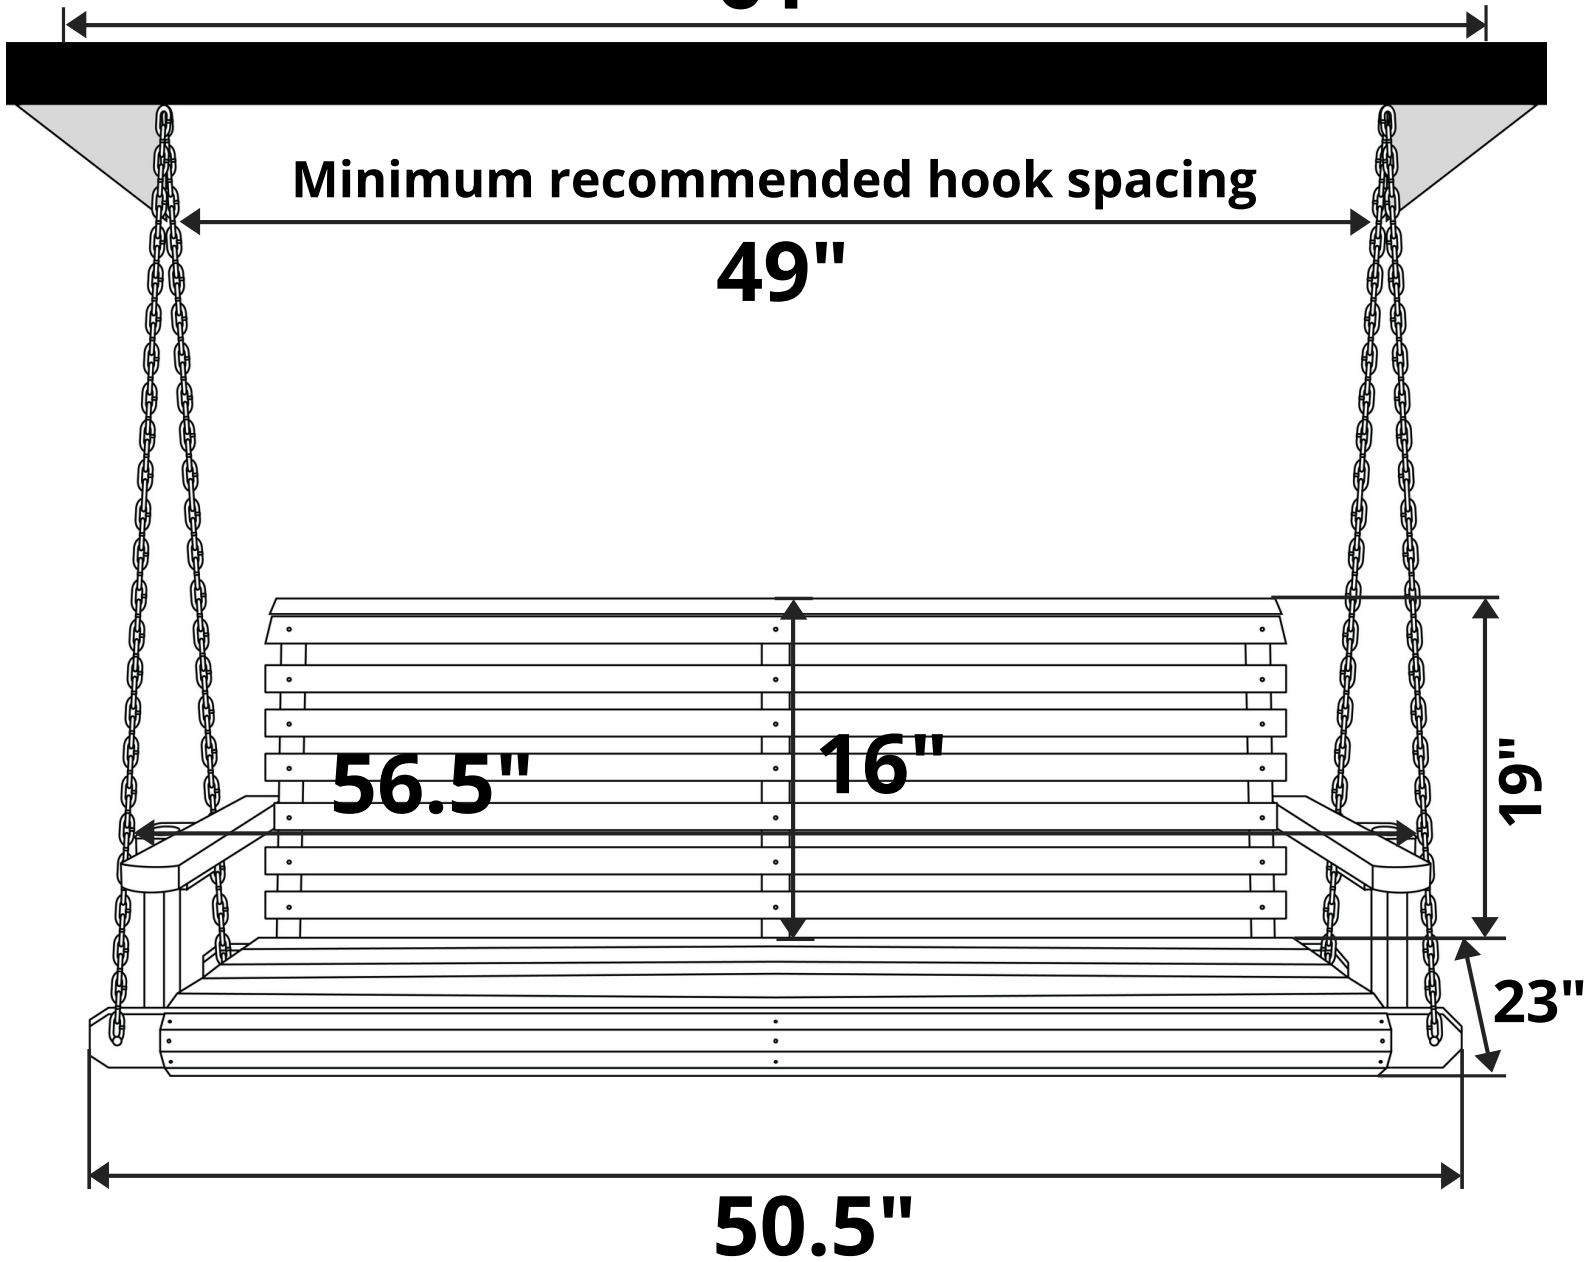

Porchgate Amish Heavy Duty 700 Lb Roll Comfort Treated Porch Swing

Length Option: 4 Foot

Maximum recommended hook spacing

61"

Minimum recommended hook spacing

49"

Recommended Seat Cushion Size: 43x19 in.

Product Weight: 55 lbs

Weight Capacity: 700 lbs