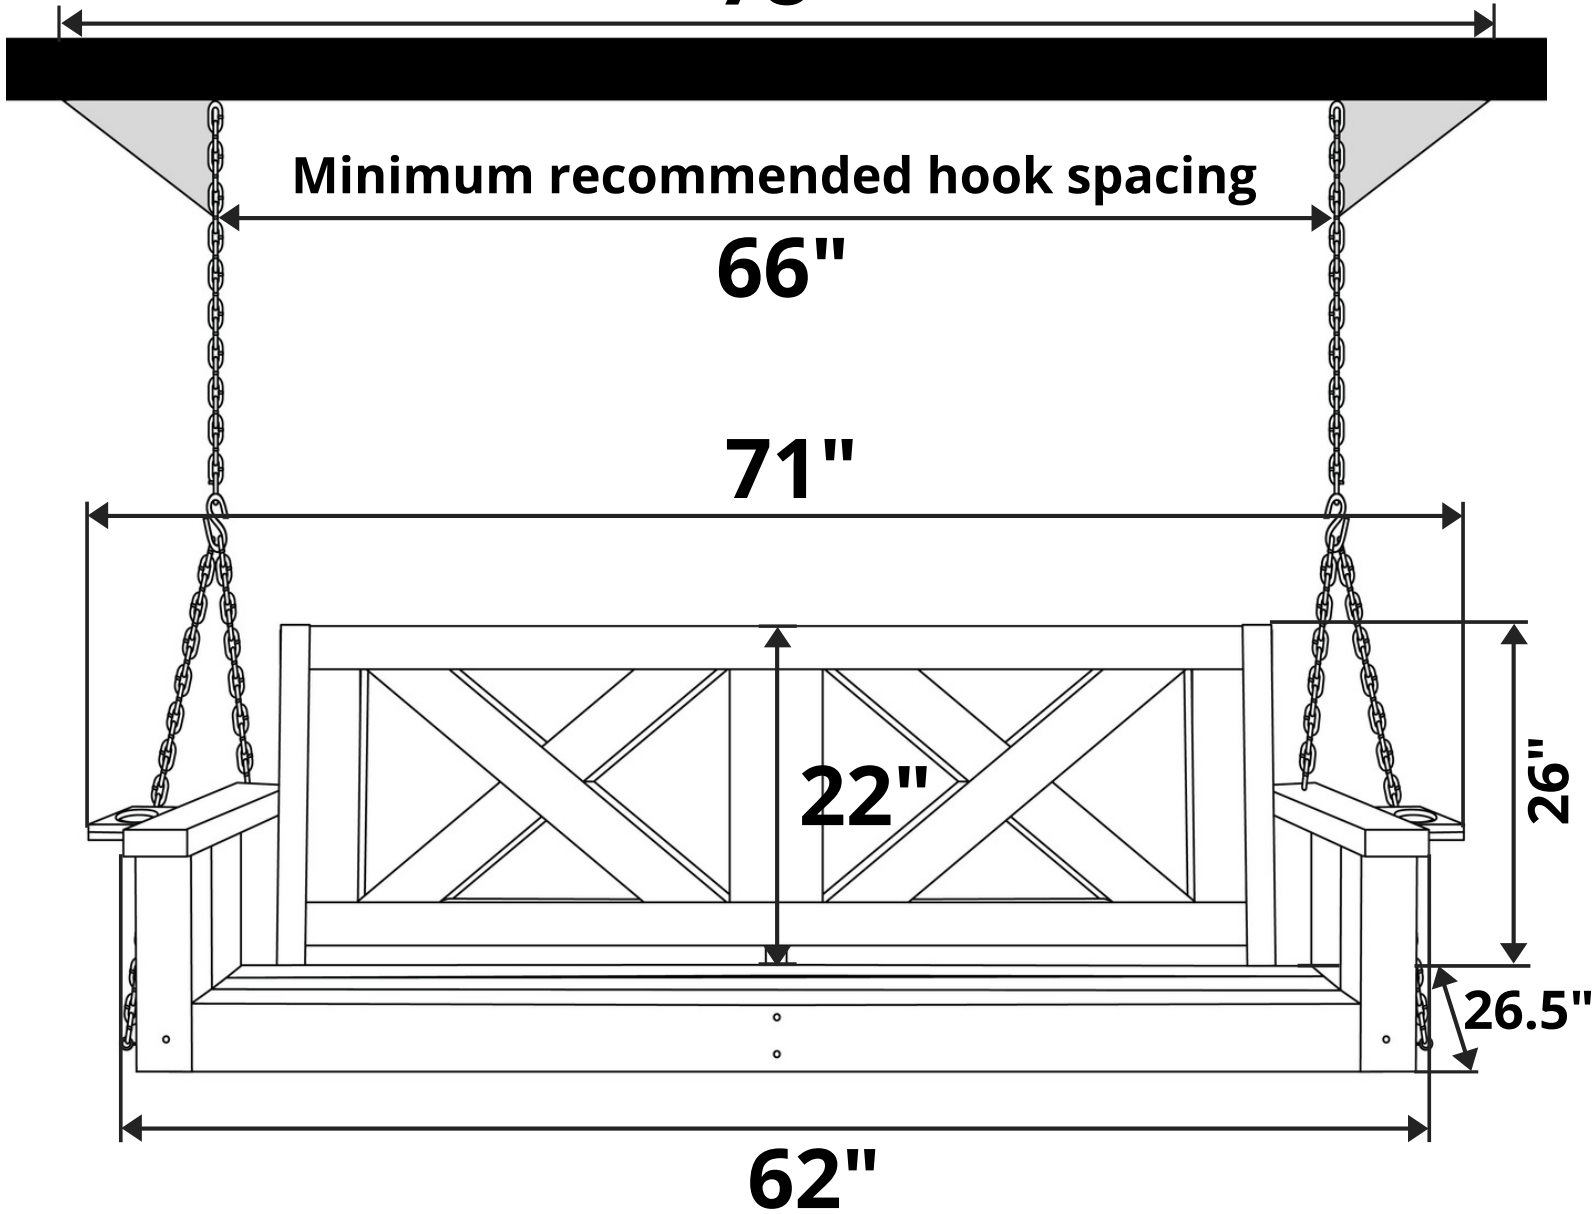

# Porchgate Amish Heavy Duty 700 Lb Farmhouse Porch Swing

Length Option: 5 Foot

Maximum recommended hook spacing

78"

Minimum recommended hook spacing

66"

71"

22"

26"

26.5"

62"

Recommended Seat Cushion Size: 55x17 in.

Product Weight: 90 lbs

Weight Capacity: 700 lbs