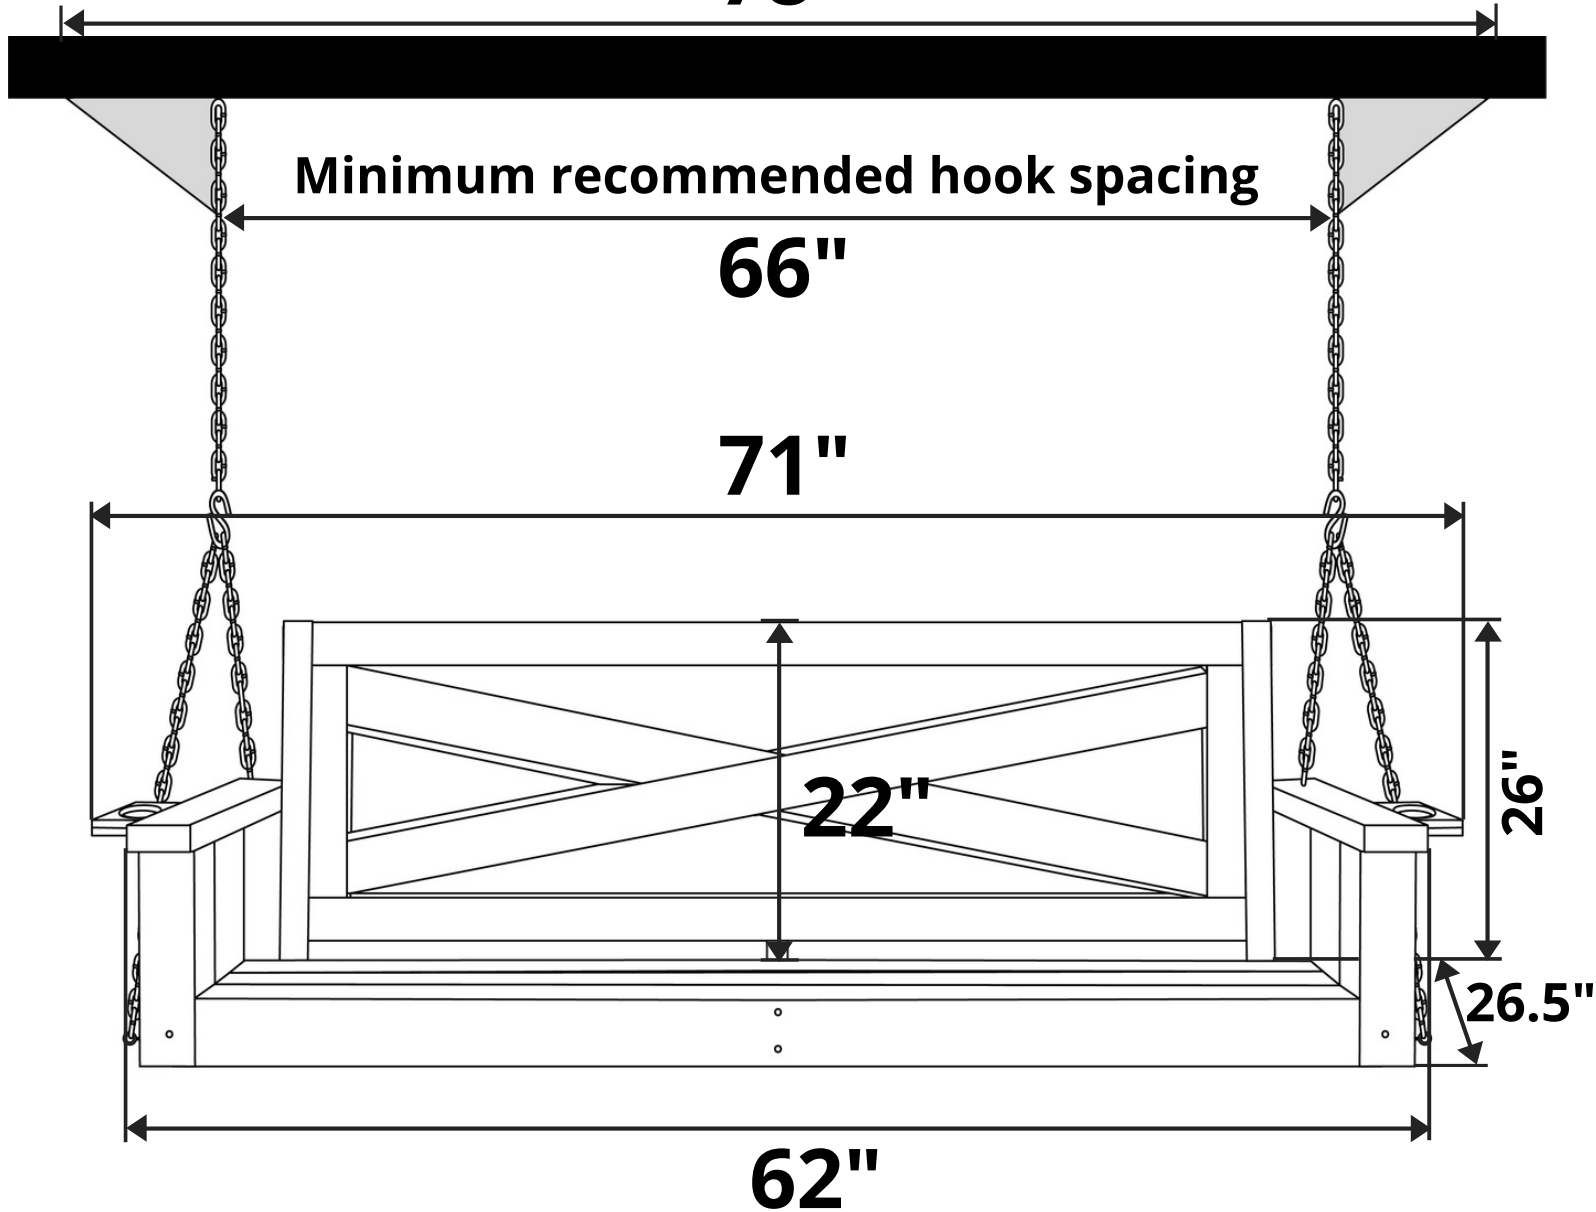

Porchgate Amish Heavy Duty 700 Lb Boardwalk Porch Swing

Length Option: 5 Foot

Maximum recommended hook spacing

78"

Minimum recommended hook spacing

66"

71"

22"

26"

26.5"

62"

Recommended Seat Cushion Size: 55x17 in.

Product Weight: 90 lbs

Weight Capacity: 700 lbs