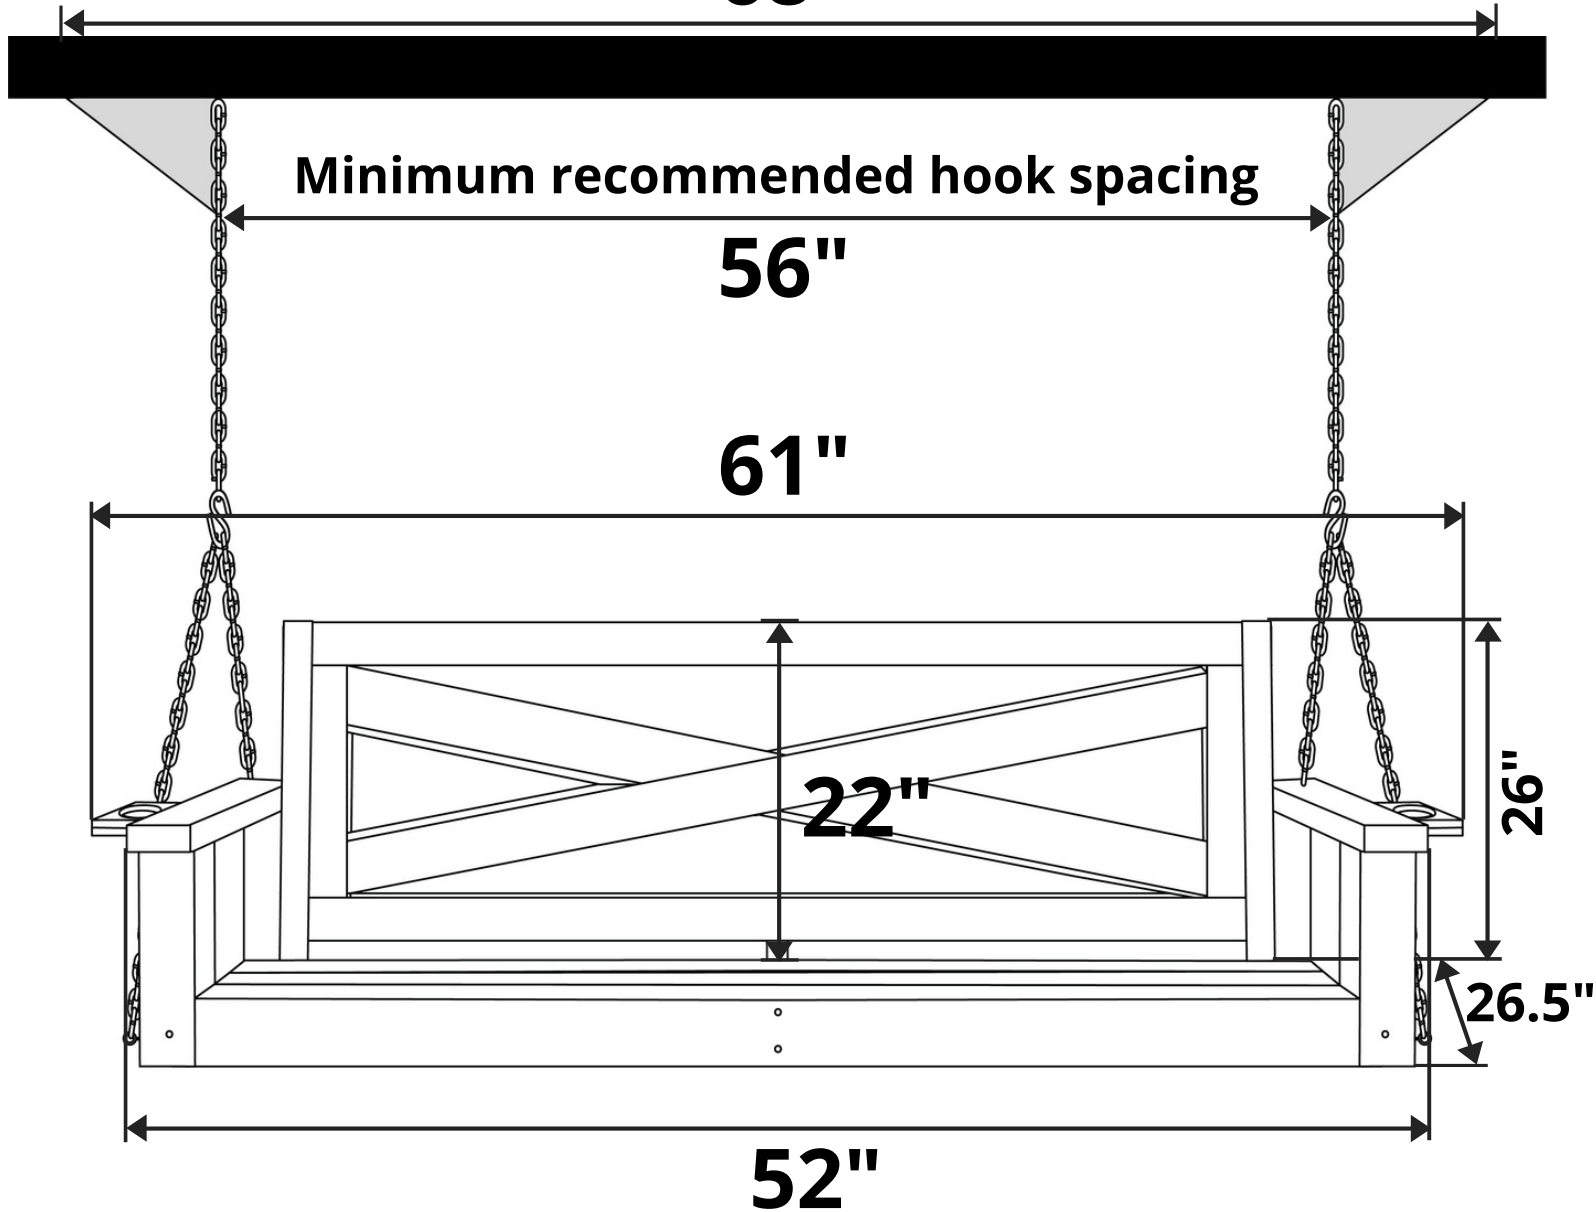

Porchgate Amish Heavy Duty 700 Lb Boardwalk Porch Swing

Length Option: 4 Foot

Maximum recommended hook spacing

68"

Minimum recommended hook spacing

56"

61"

22"

26"

26.5"

52"

Recommended Seat Cushion Size: 45x17 in.

Product Weight: 82 lbs

Weight Capacity: 700 lbs