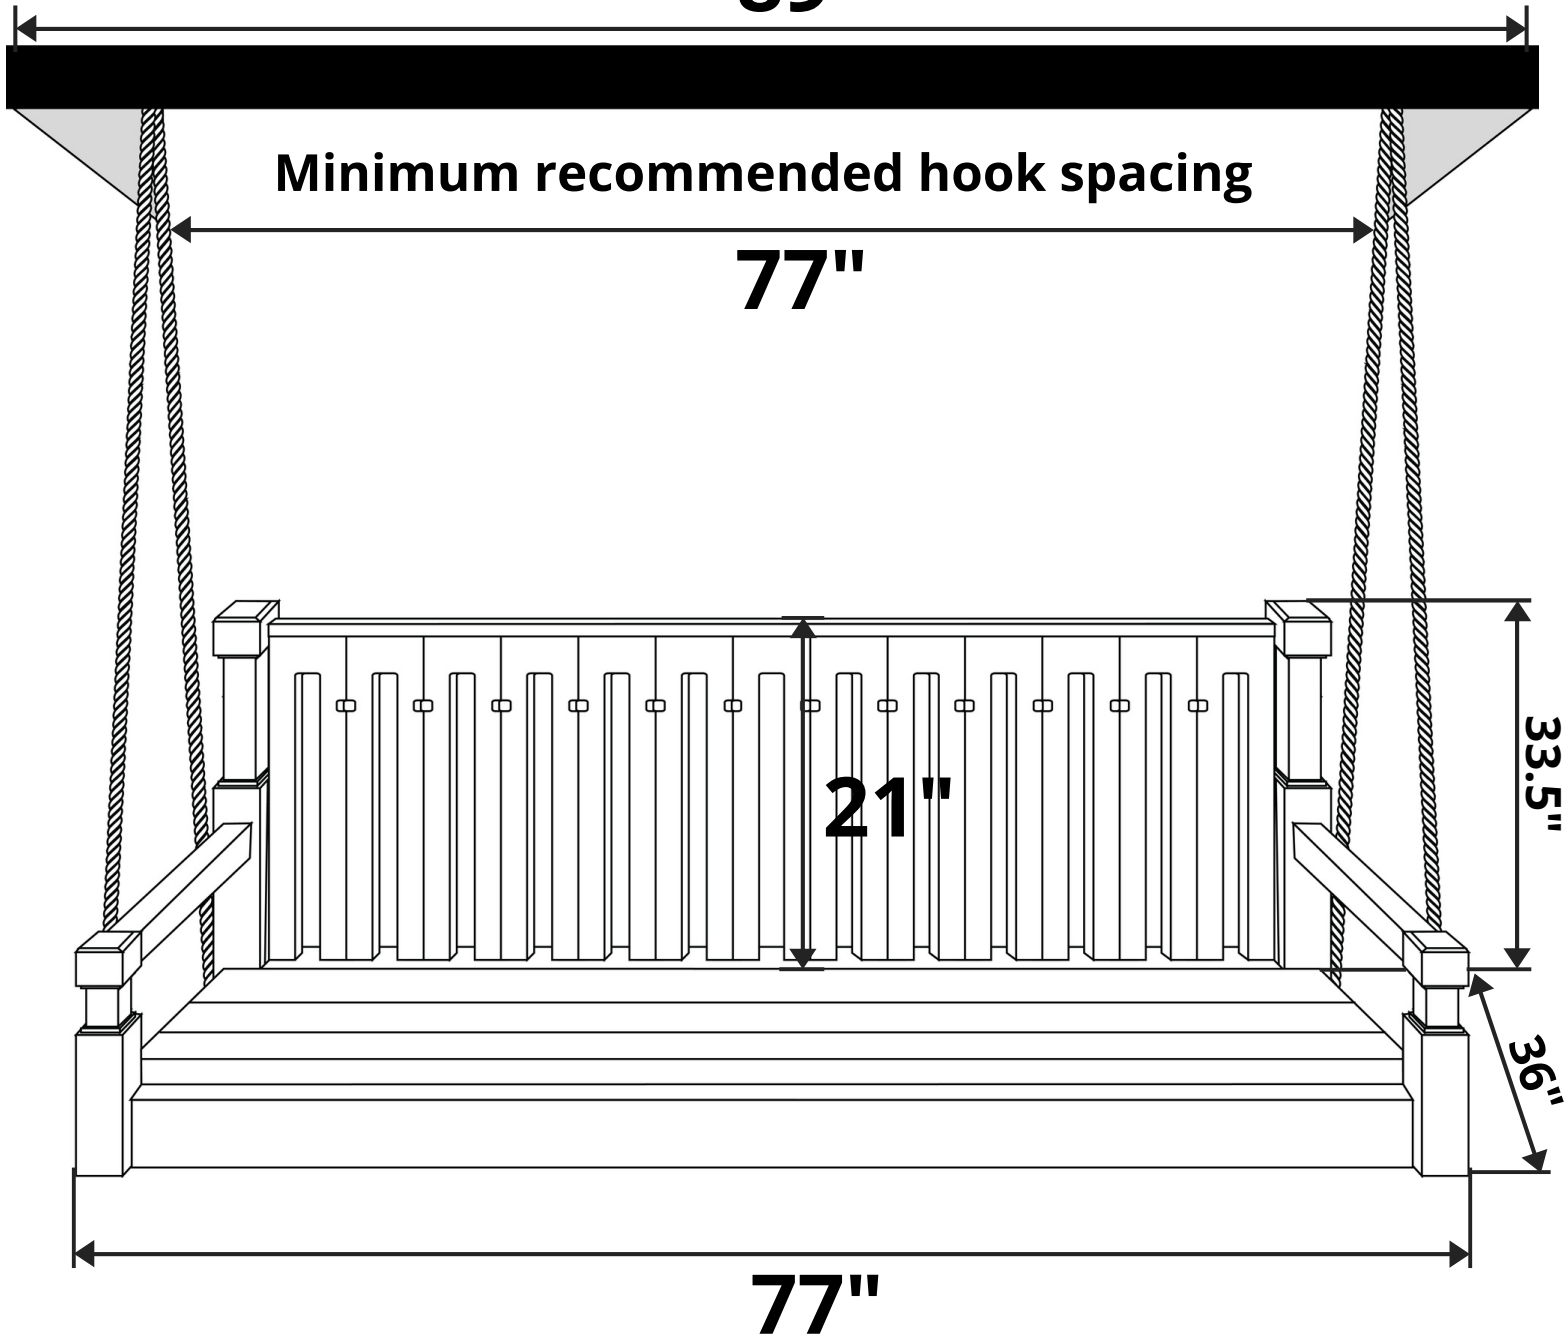

# Nostalgic Craftsman Red Cedar Porch Swing

Length Option: 77 Inches

Maximum recommended hook spacing

89"

Minimum recommended hook spacing

77"

Custom Cushion Included with Porch Swing

Product Weight: 80 lbs

Weight Capacity: 600 lbs