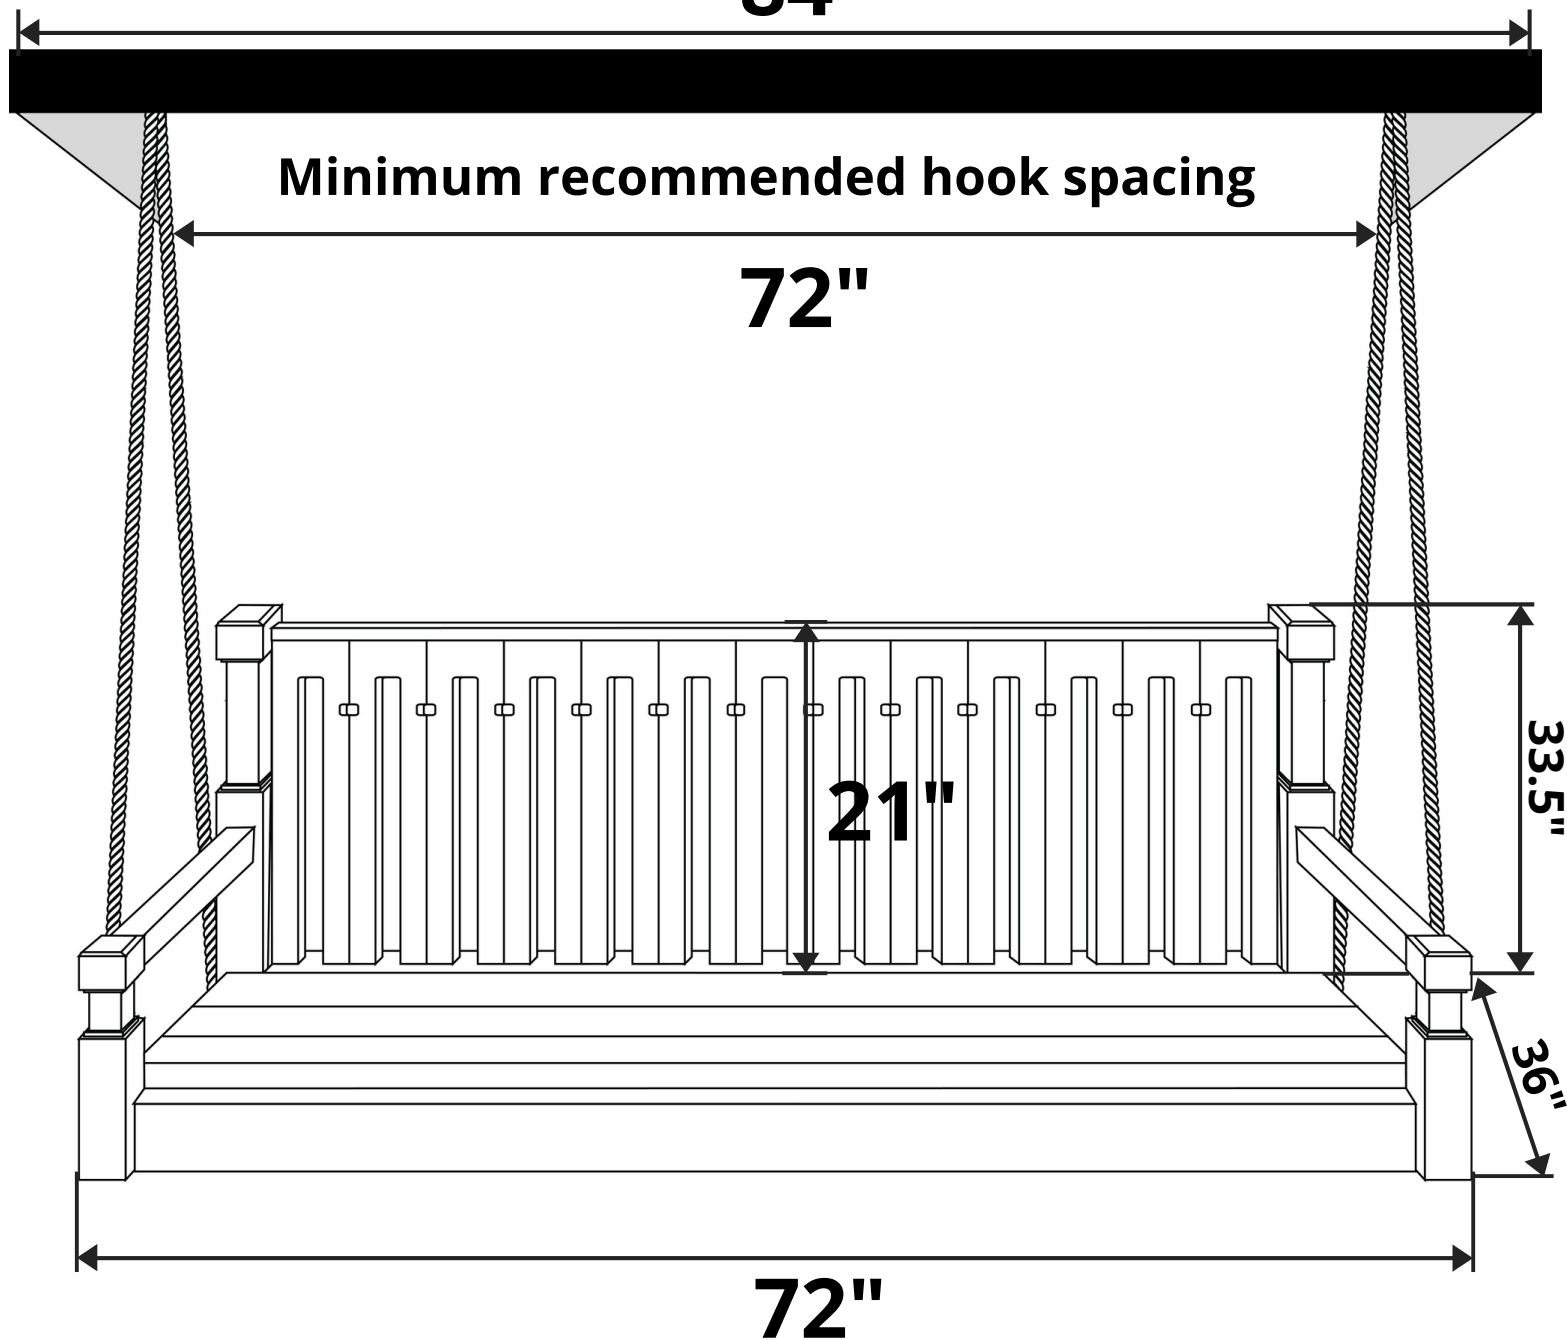

Nostalgic Craftsman Red Cedar Porch Swing

Length Option: 72 Inches

Maximum recommended hook spacing

84"

Minimum recommended hook spacing

72"

Custom Cushion Included with Porch Swing

Product Weight: 75 lbs

Weight Capacity: 600 lbs