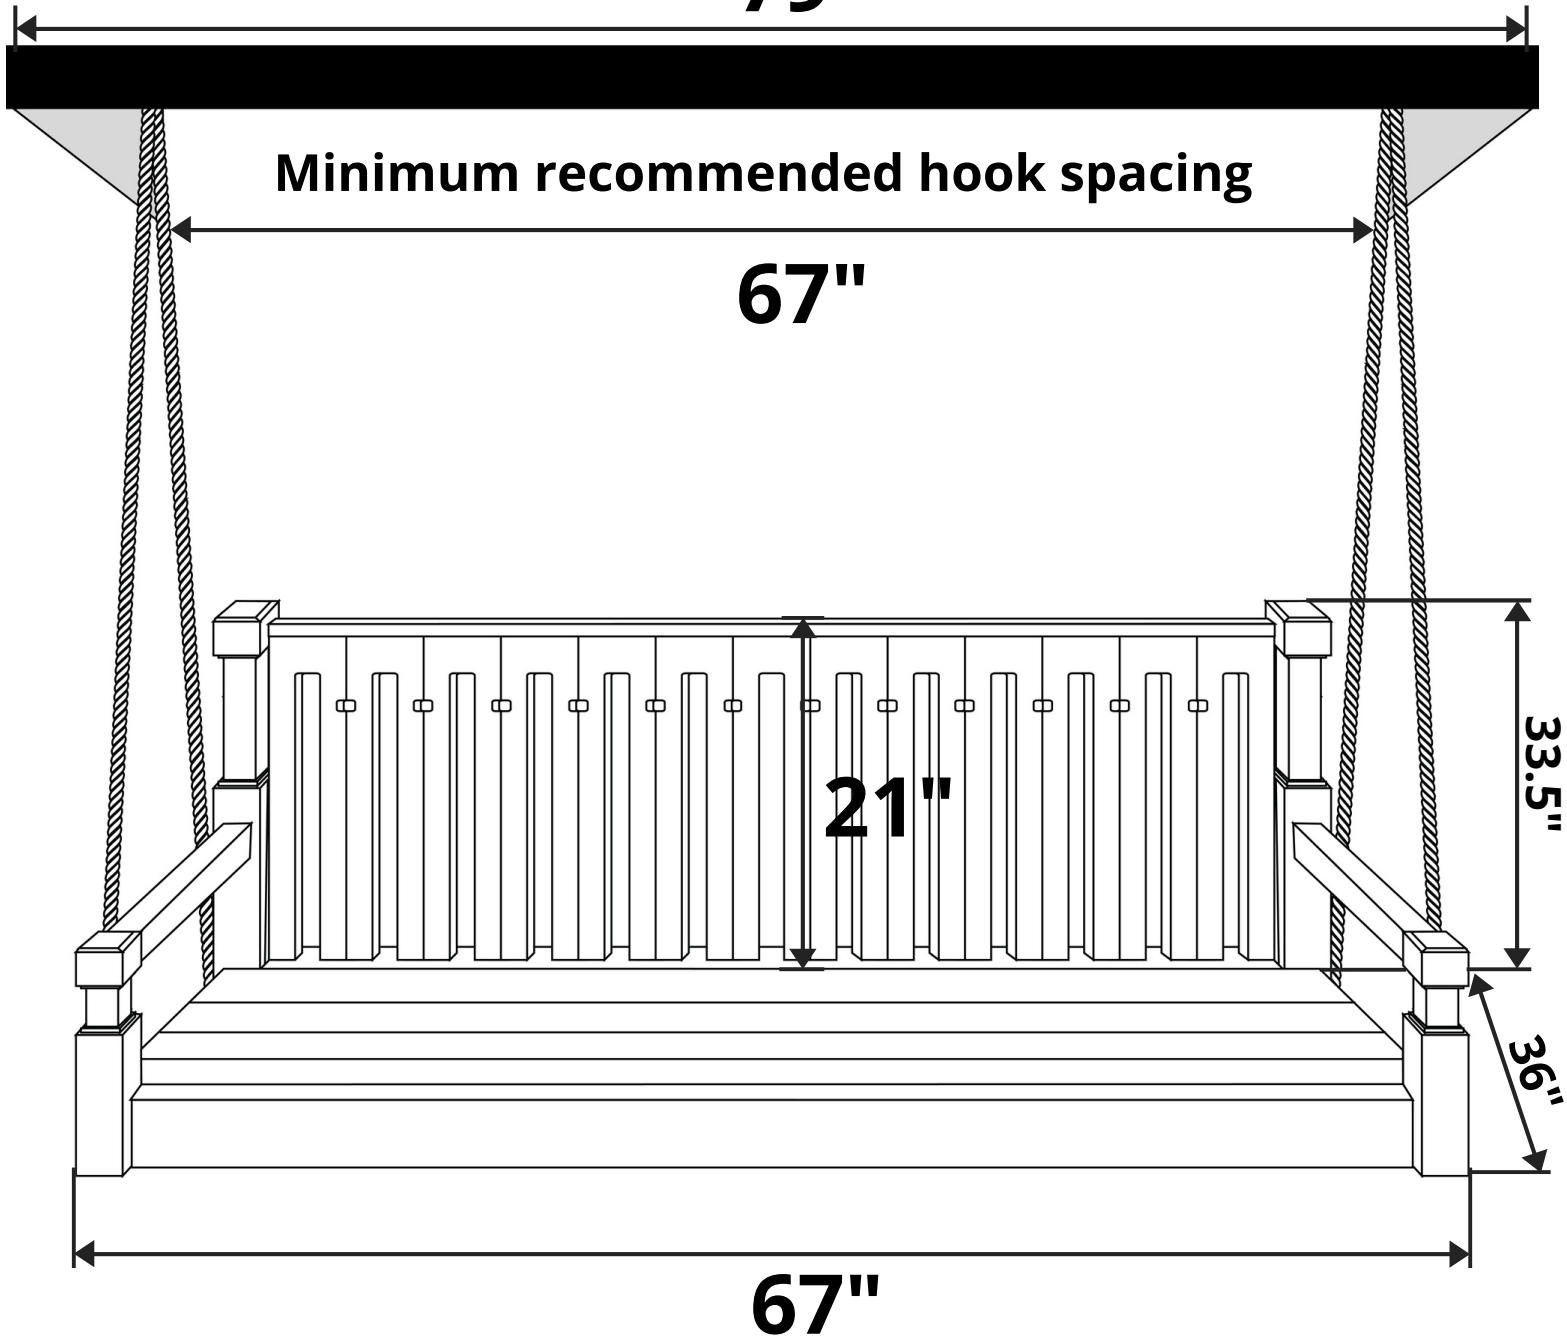

## Length Option: 67 Inches

Maximum recommended hook spacing

**79"**

Minimum recommended hook spacing

**67"**

**Custom Cushion Included with Porch Swing**

**Product Weight: 70 lbs**

**Weight Capacity: 600 lbs**