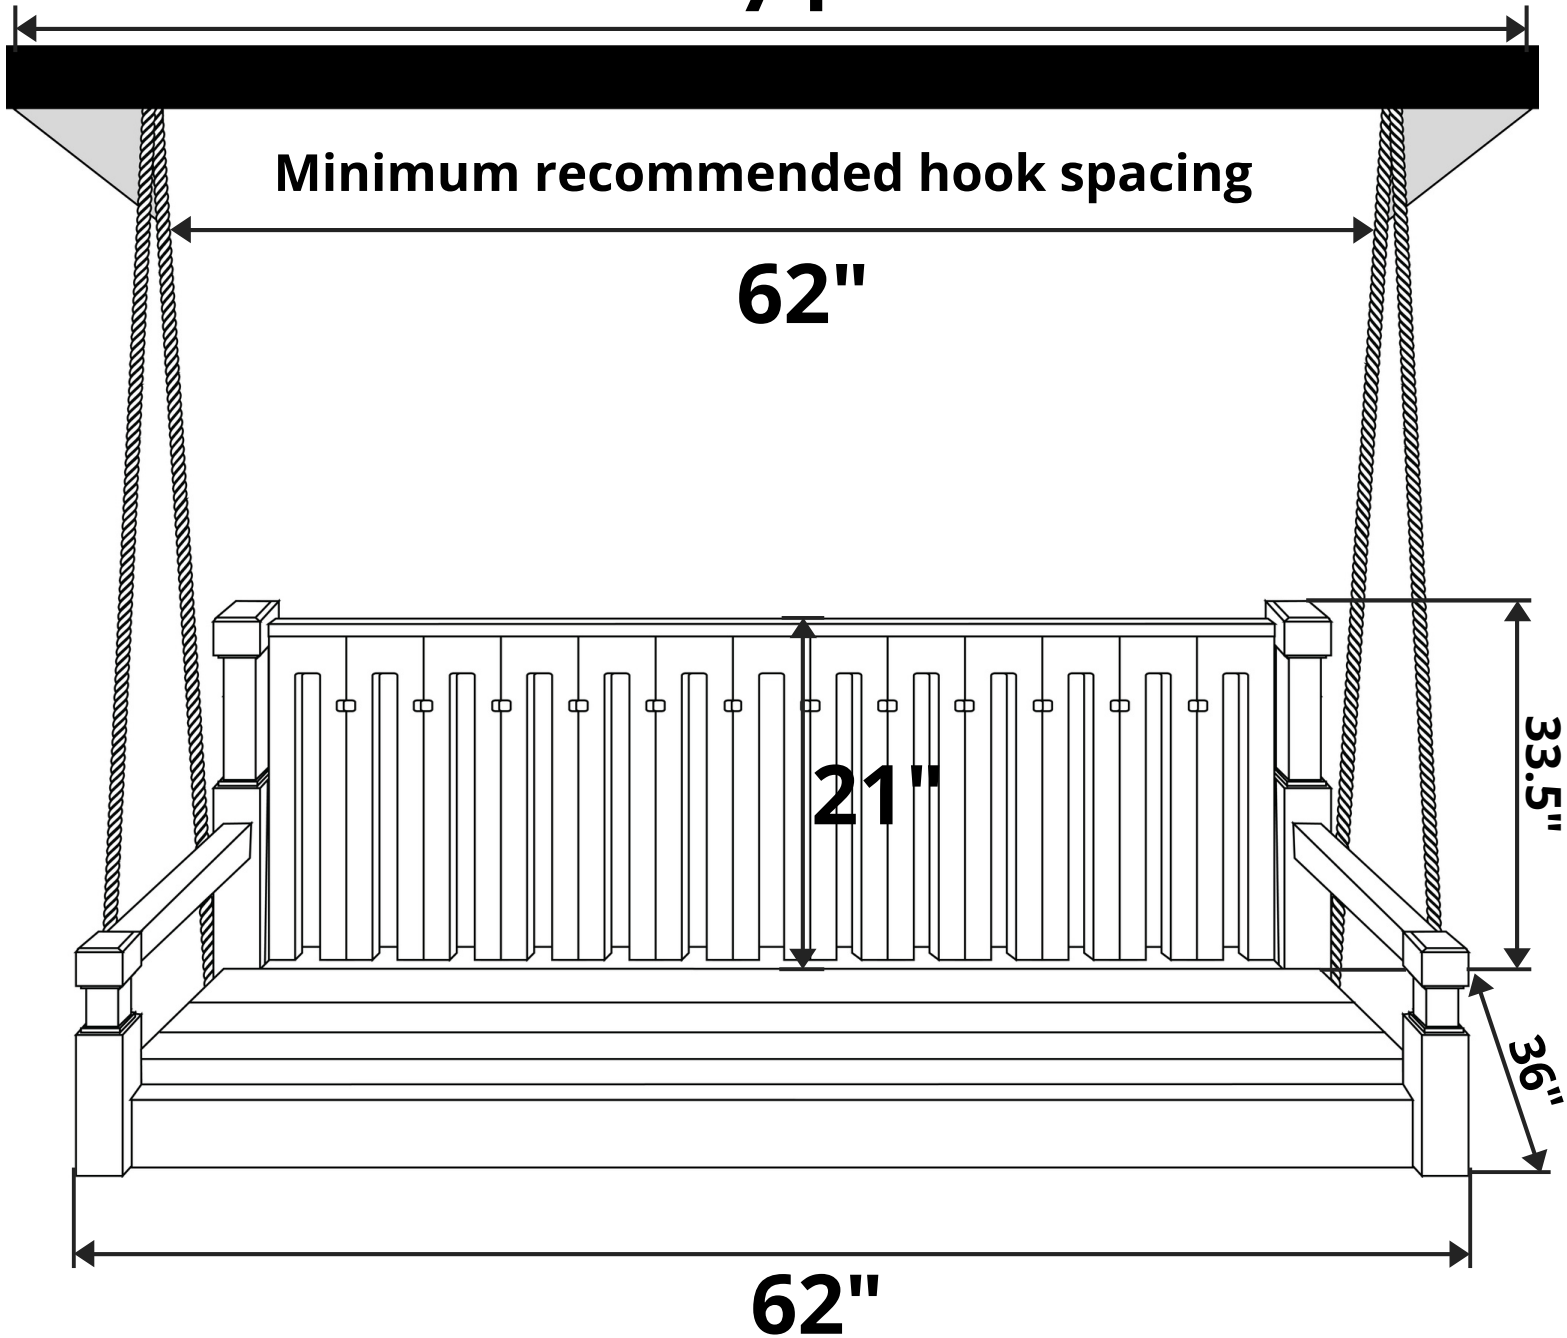

## Length Option: 62 Inches

Maximum recommended hook spacing

74"

Minimum recommended hook spacing

62"

Custom Cushion Included with Porch Swing

Product Weight: 67 lbs

Weight Capacity: 600 lbs