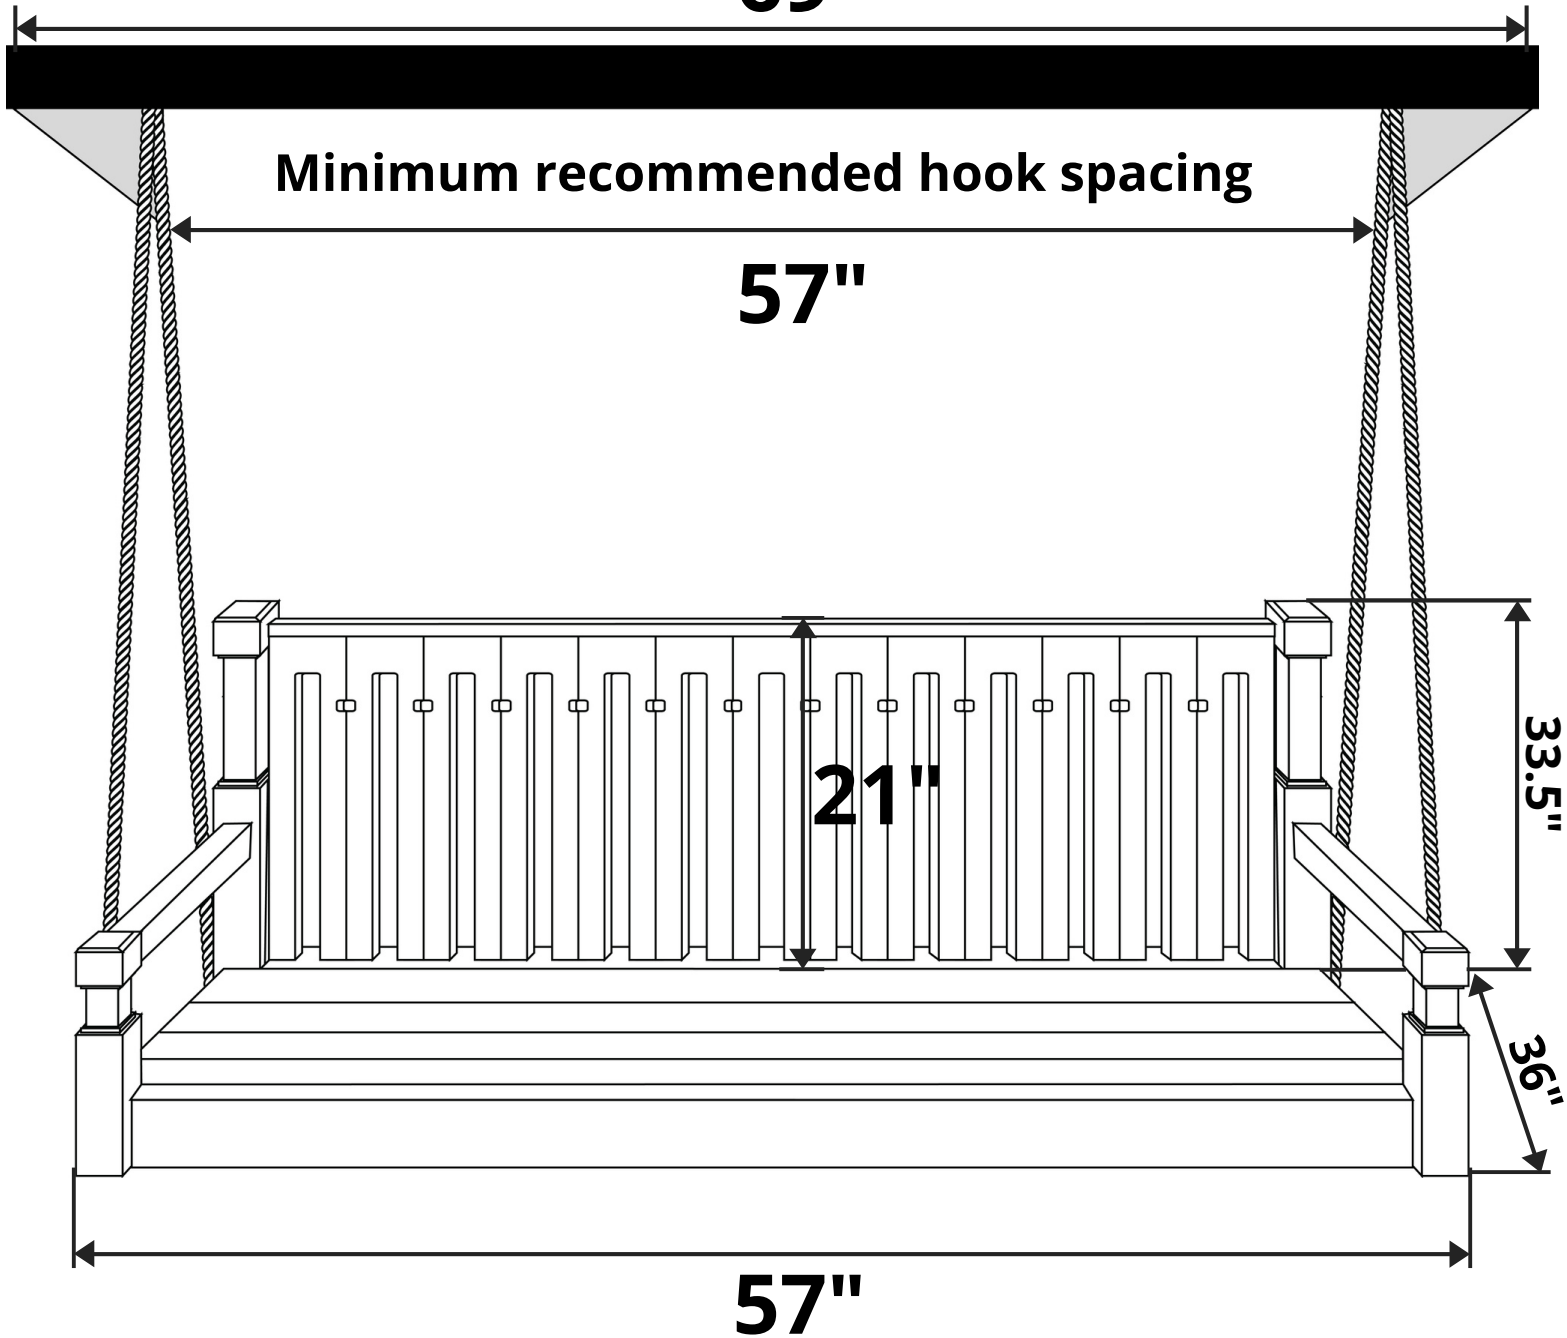

## Length Option: 57 Inches

Maximum recommended hook spacing

69"

Minimum recommended hook spacing

57"

Custom Cushion Included with Porch Swing

Product Weight: 63 lbs

Weight Capacity: 600 lbs