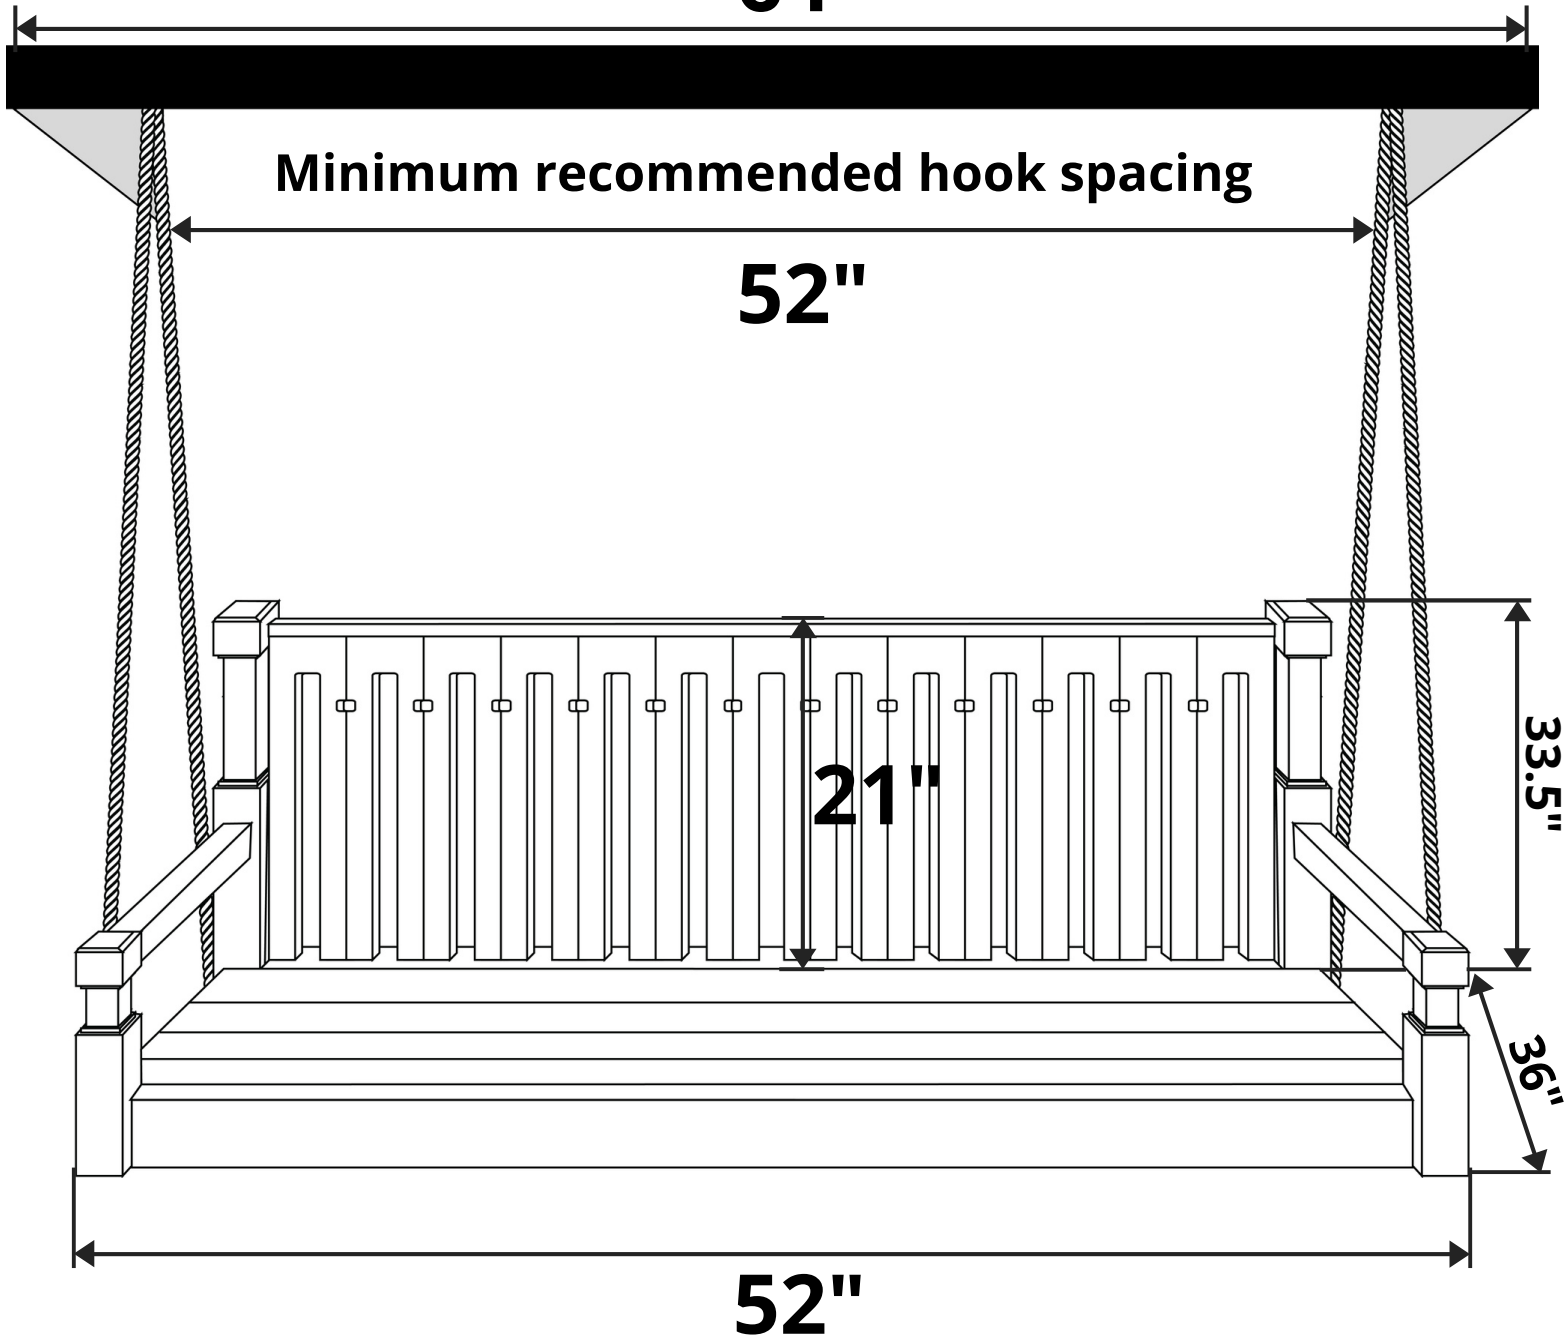

## Length Option: 52 Inches

Maximum recommended hook spacing

64"

Minimum recommended hook spacing

52"

Custom Cushion Included with Porch Swing

Product Weight: 60 lbs

Weight Capacity: 600 lbs