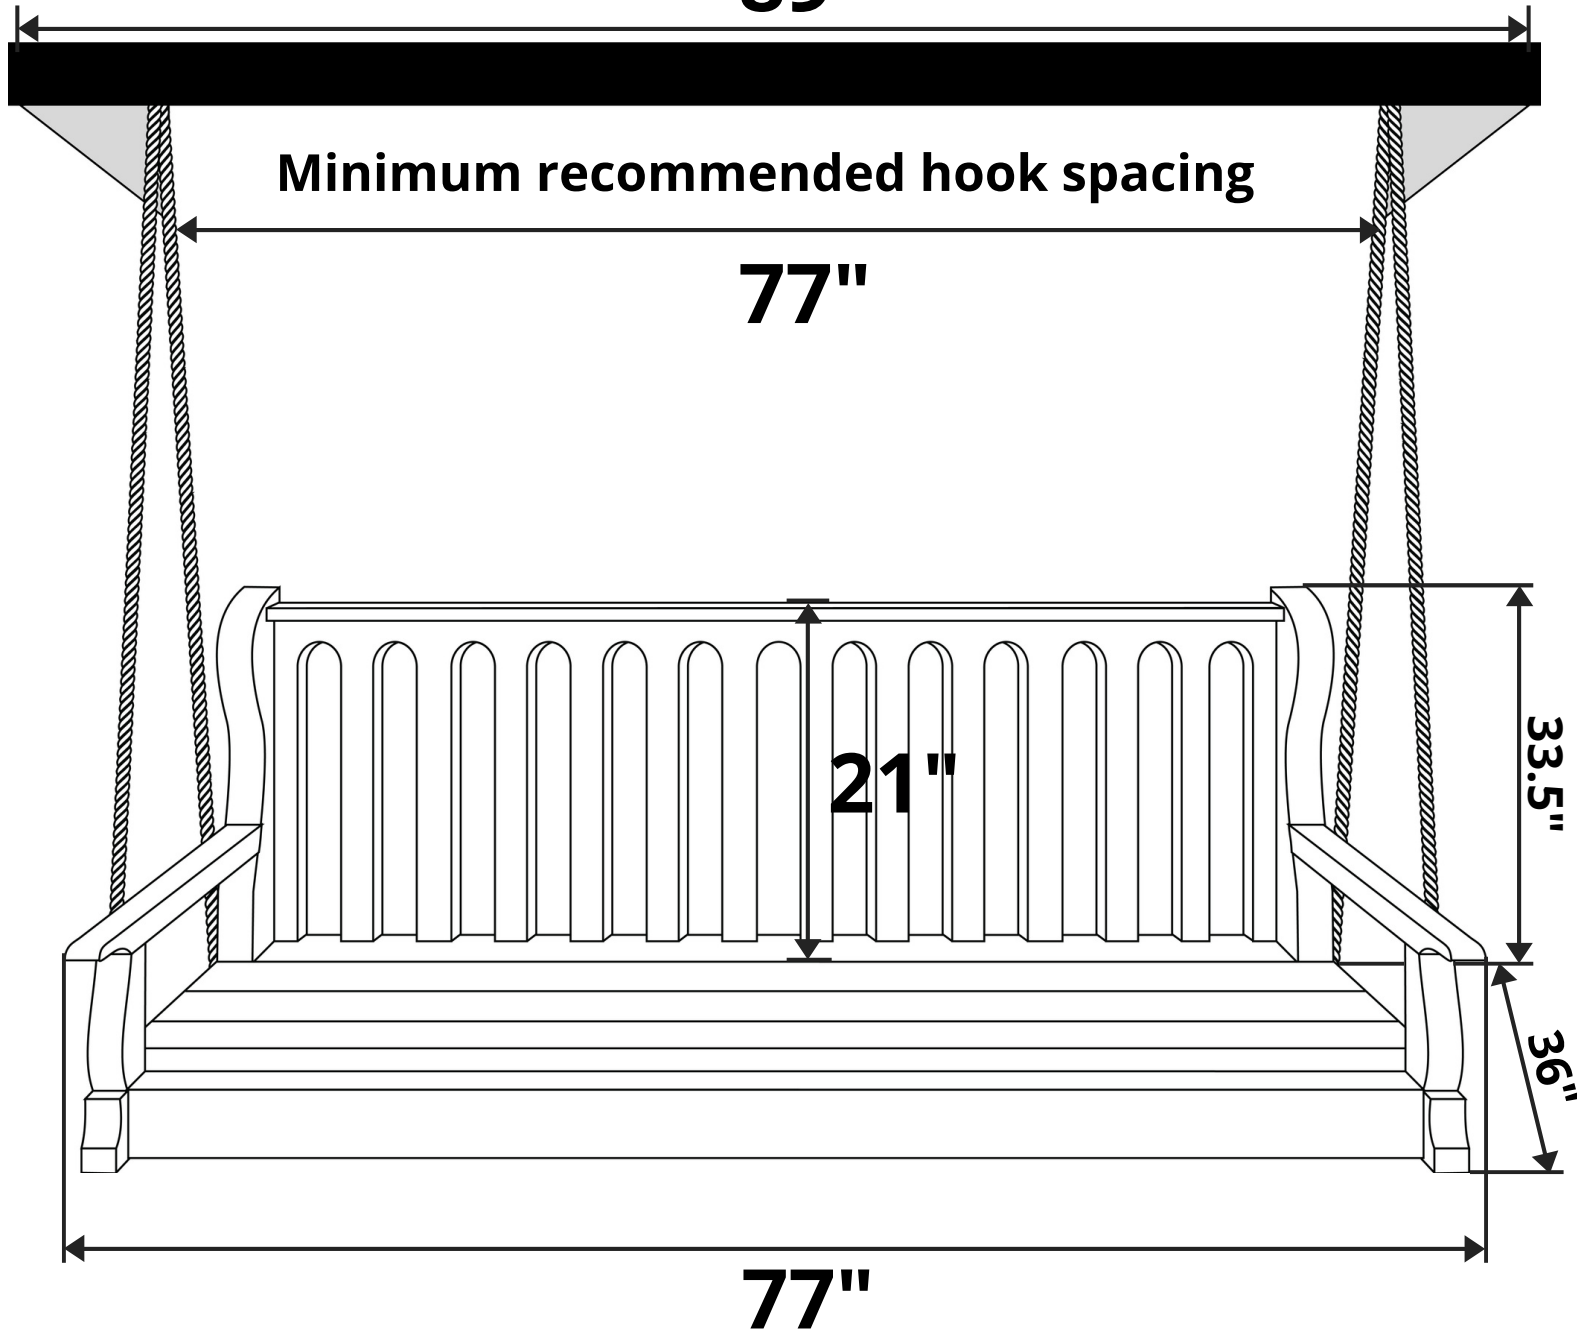

# Nostalgic Classic Red Cedar Porch Swing

Length Option: 77 Inches

Maximum recommended hook spacing

89"

Minimum recommended hook spacing

77"

Custom Cushion Included with Porch Swing

Product Weight: 80 lbs

Weight Capacity: 600 lbs