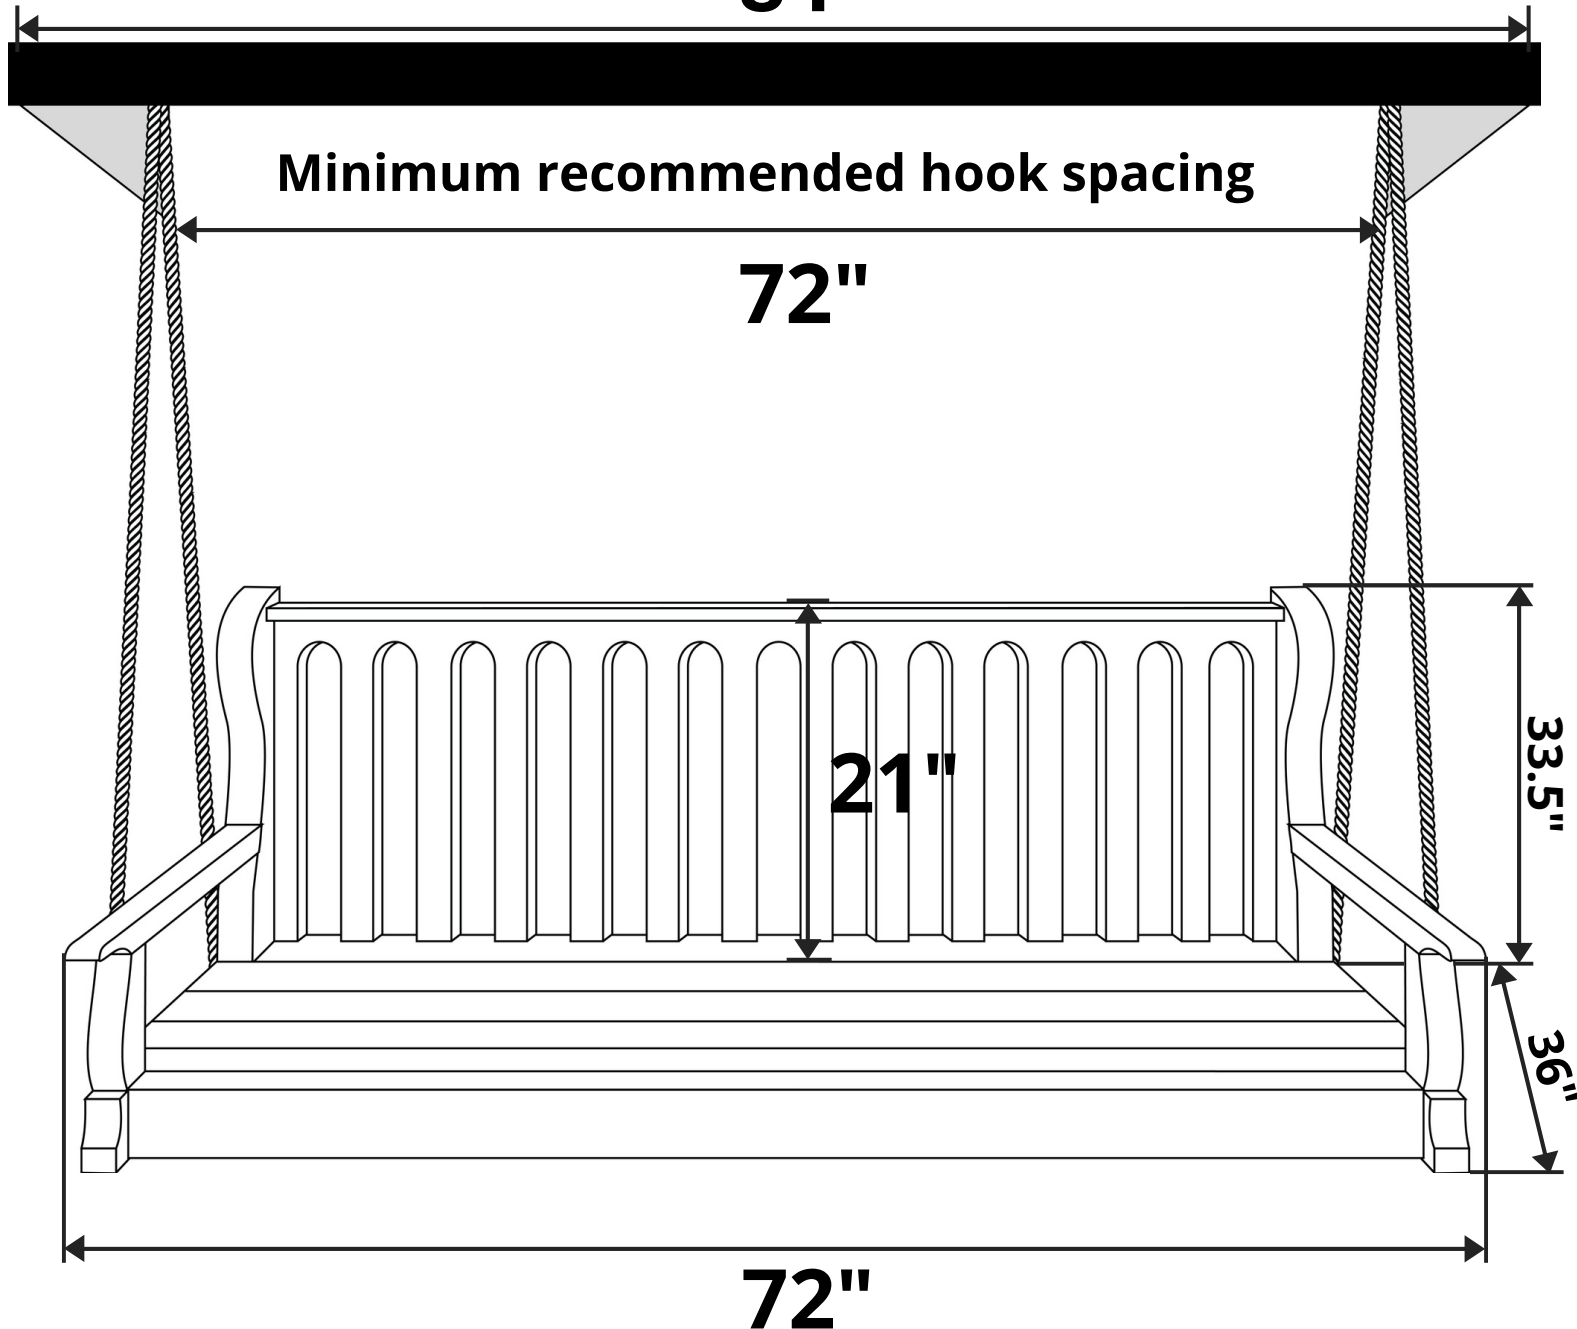

Nostalgic Classic Red Cedar Porch Swing

Length Option: 72 Inches

Maximum recommended hook spacing

84"

Minimum recommended hook spacing

72"

Custom Cushion Included with Porch Swing

Product Weight: 75 lbs

Weight Capacity: 600 lbs