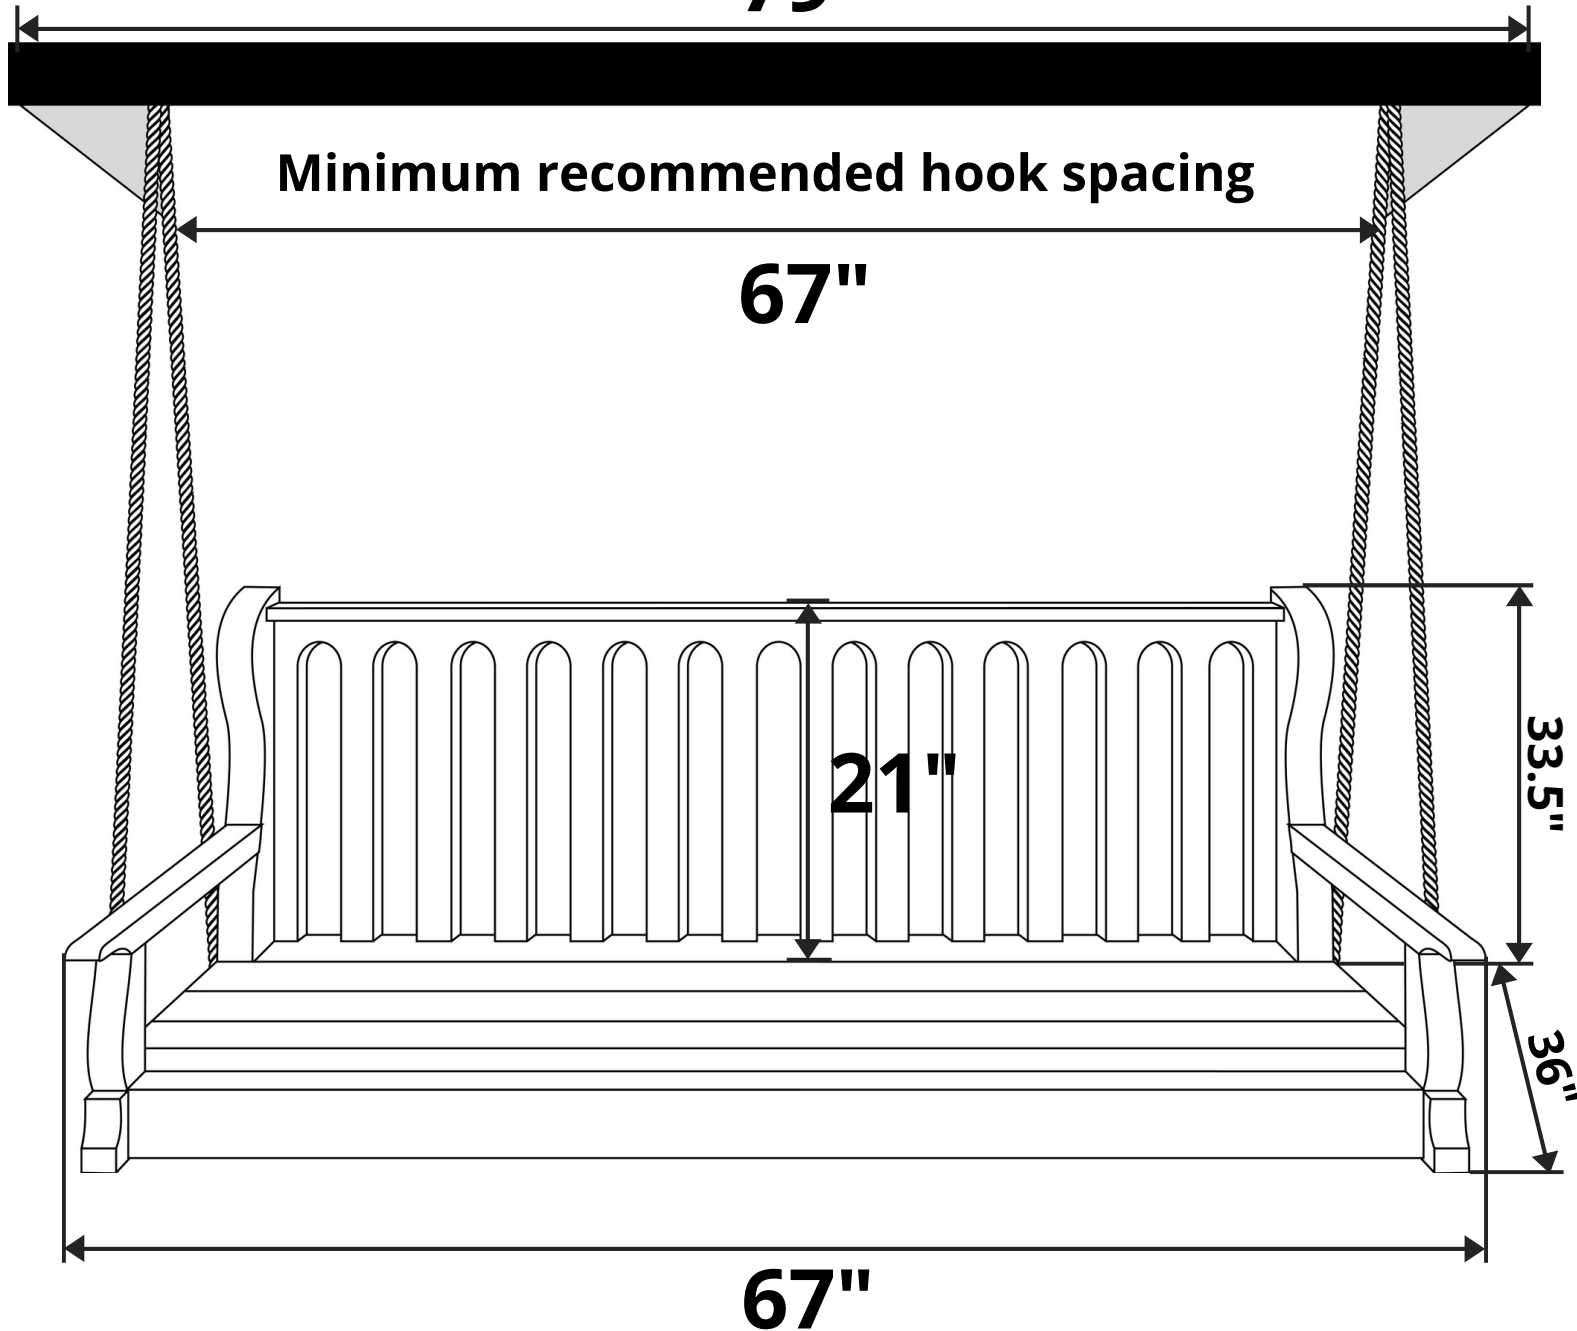

# Nostalgic Classic Red Cedar Porch Swing

Length Option: 67 Inches

Maximum recommended hook spacing

79"

Minimum recommended hook spacing

67"

Custom Cushion Included with Porch Swing

Product Weight: 70 lbs

Weight Capacity: 600 lbs