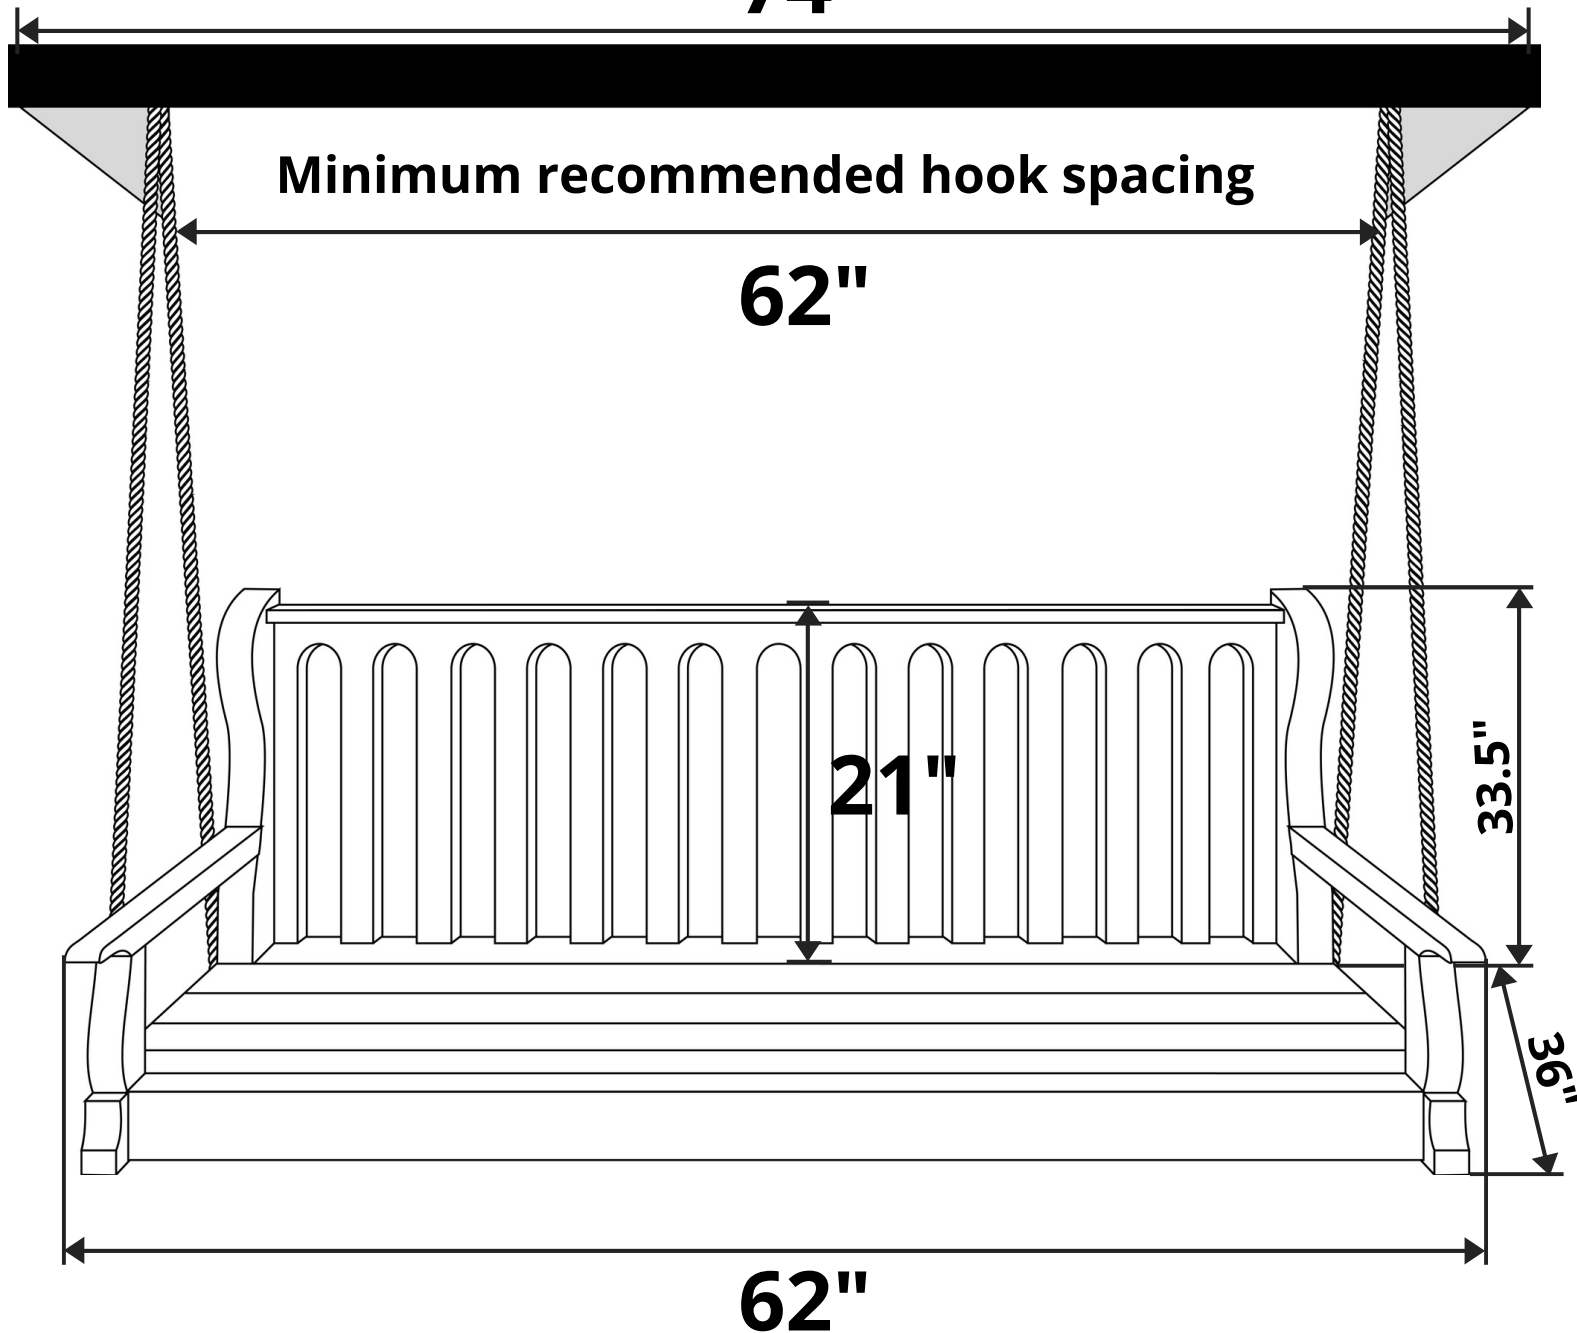

Nostalgic Classic Red Cedar Porch Swing

Length Option: 62 Inches

Maximum recommended hook spacing

74"

Minimum recommended hook spacing

62"

Custom Cushion Included with Porch Swing

Product Weight: 67 lbs

Weight Capacity: 600 lbs