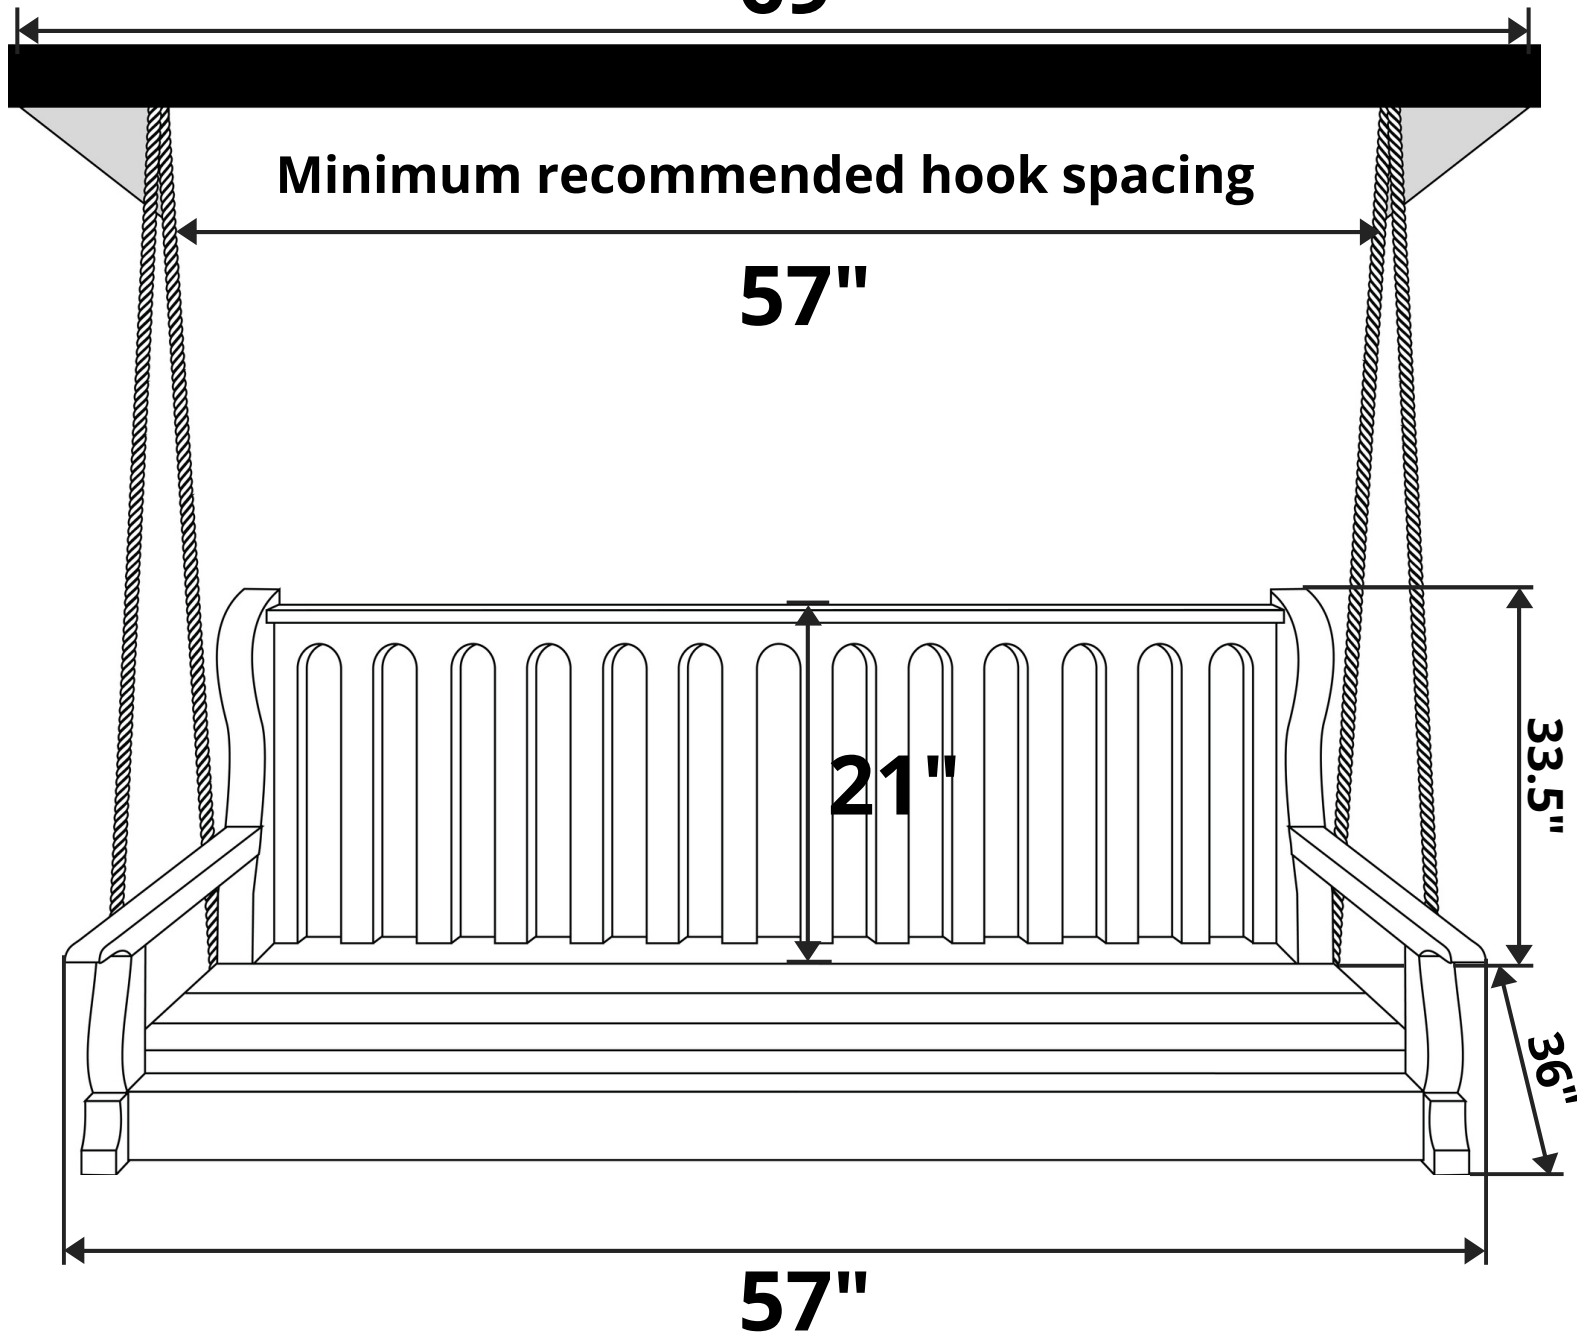

Nostalgic Classic Red Cedar Porch Swing

Length Option: 57 Inches

Maximum recommended hook spacing

69"

Minimum recommended hook spacing

57"

Custom Cushion Included with Porch Swing

Product Weight: 63 lbs

Weight Capacity: 600 lbs