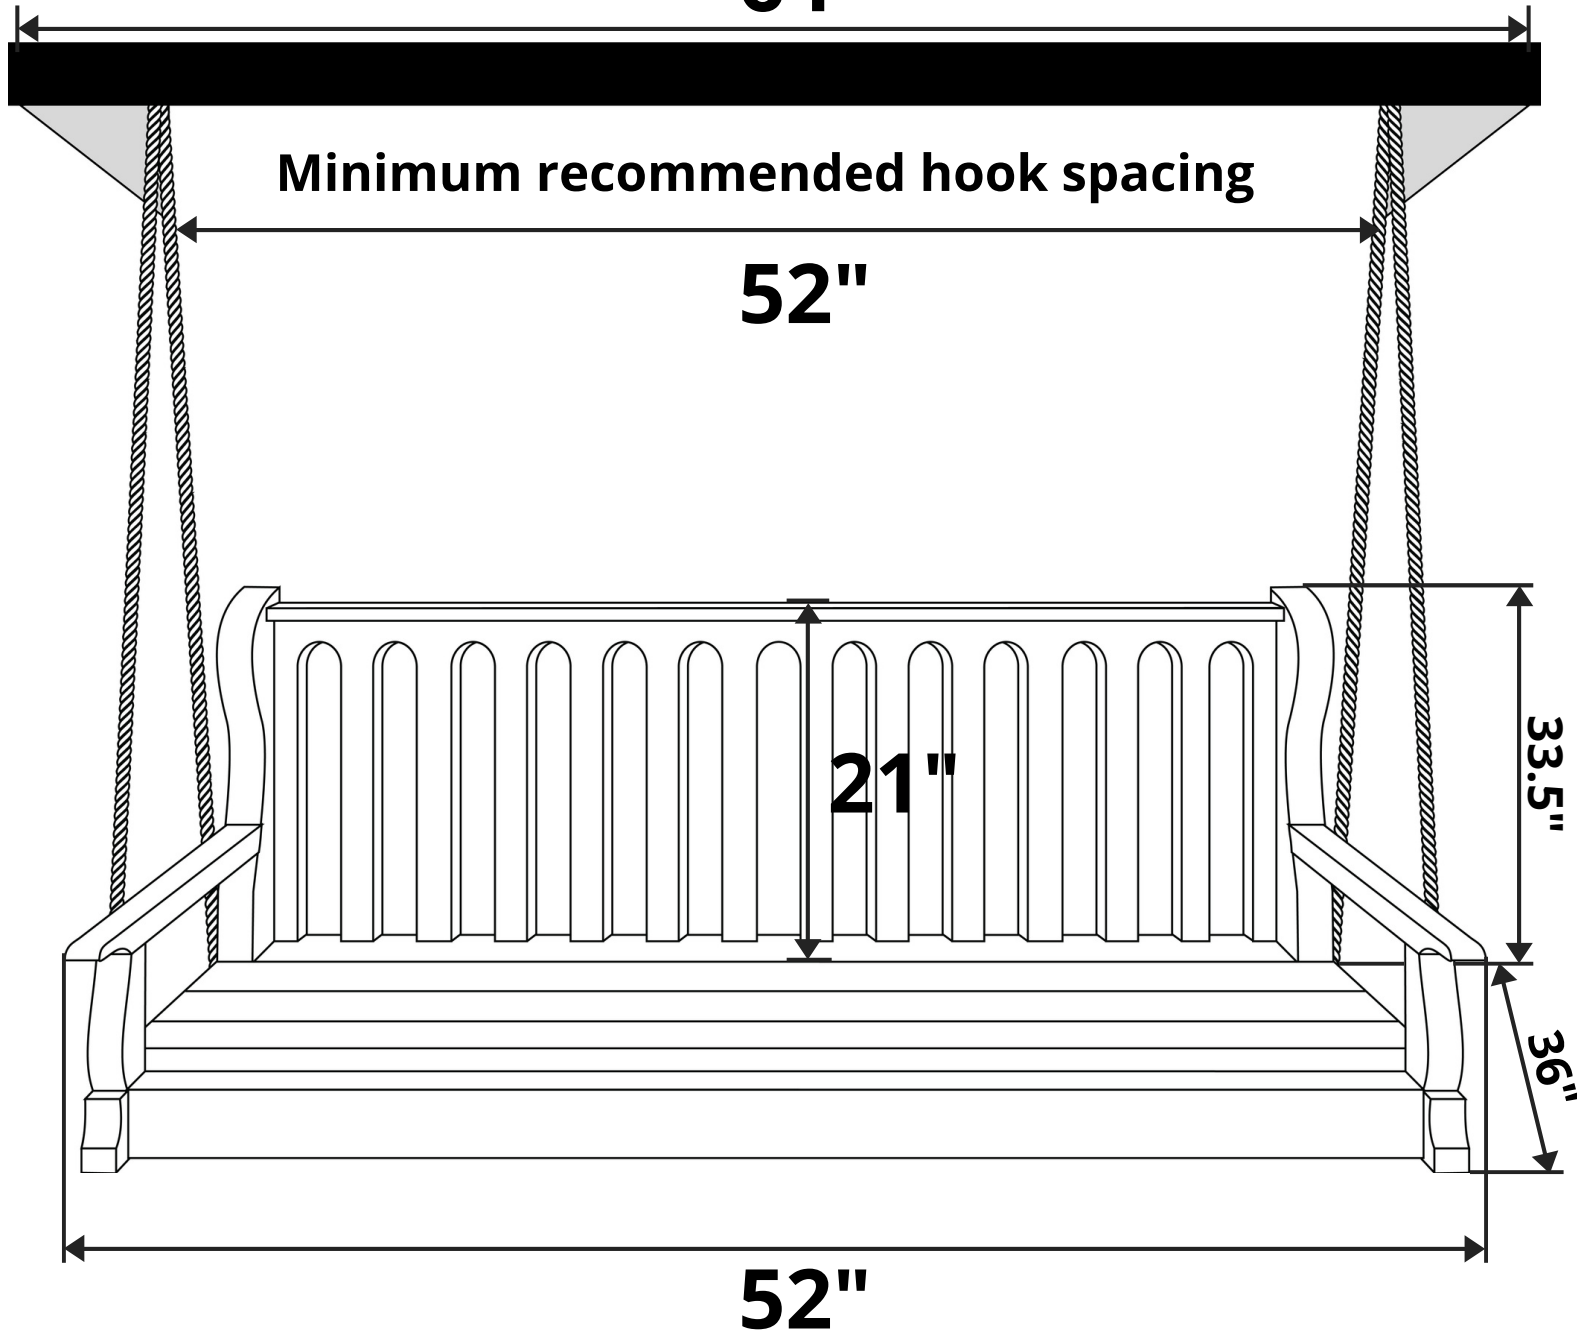

Nostalgic Classic Red Cedar Porch Swing

Length Option: 52 Inches

Maximum recommended hook spacing

64"

Minimum recommended hook spacing

52"

Custom Cushion Included with Porch Swing

Product Weight: 60 lbs

Weight Capacity: 600 lbs