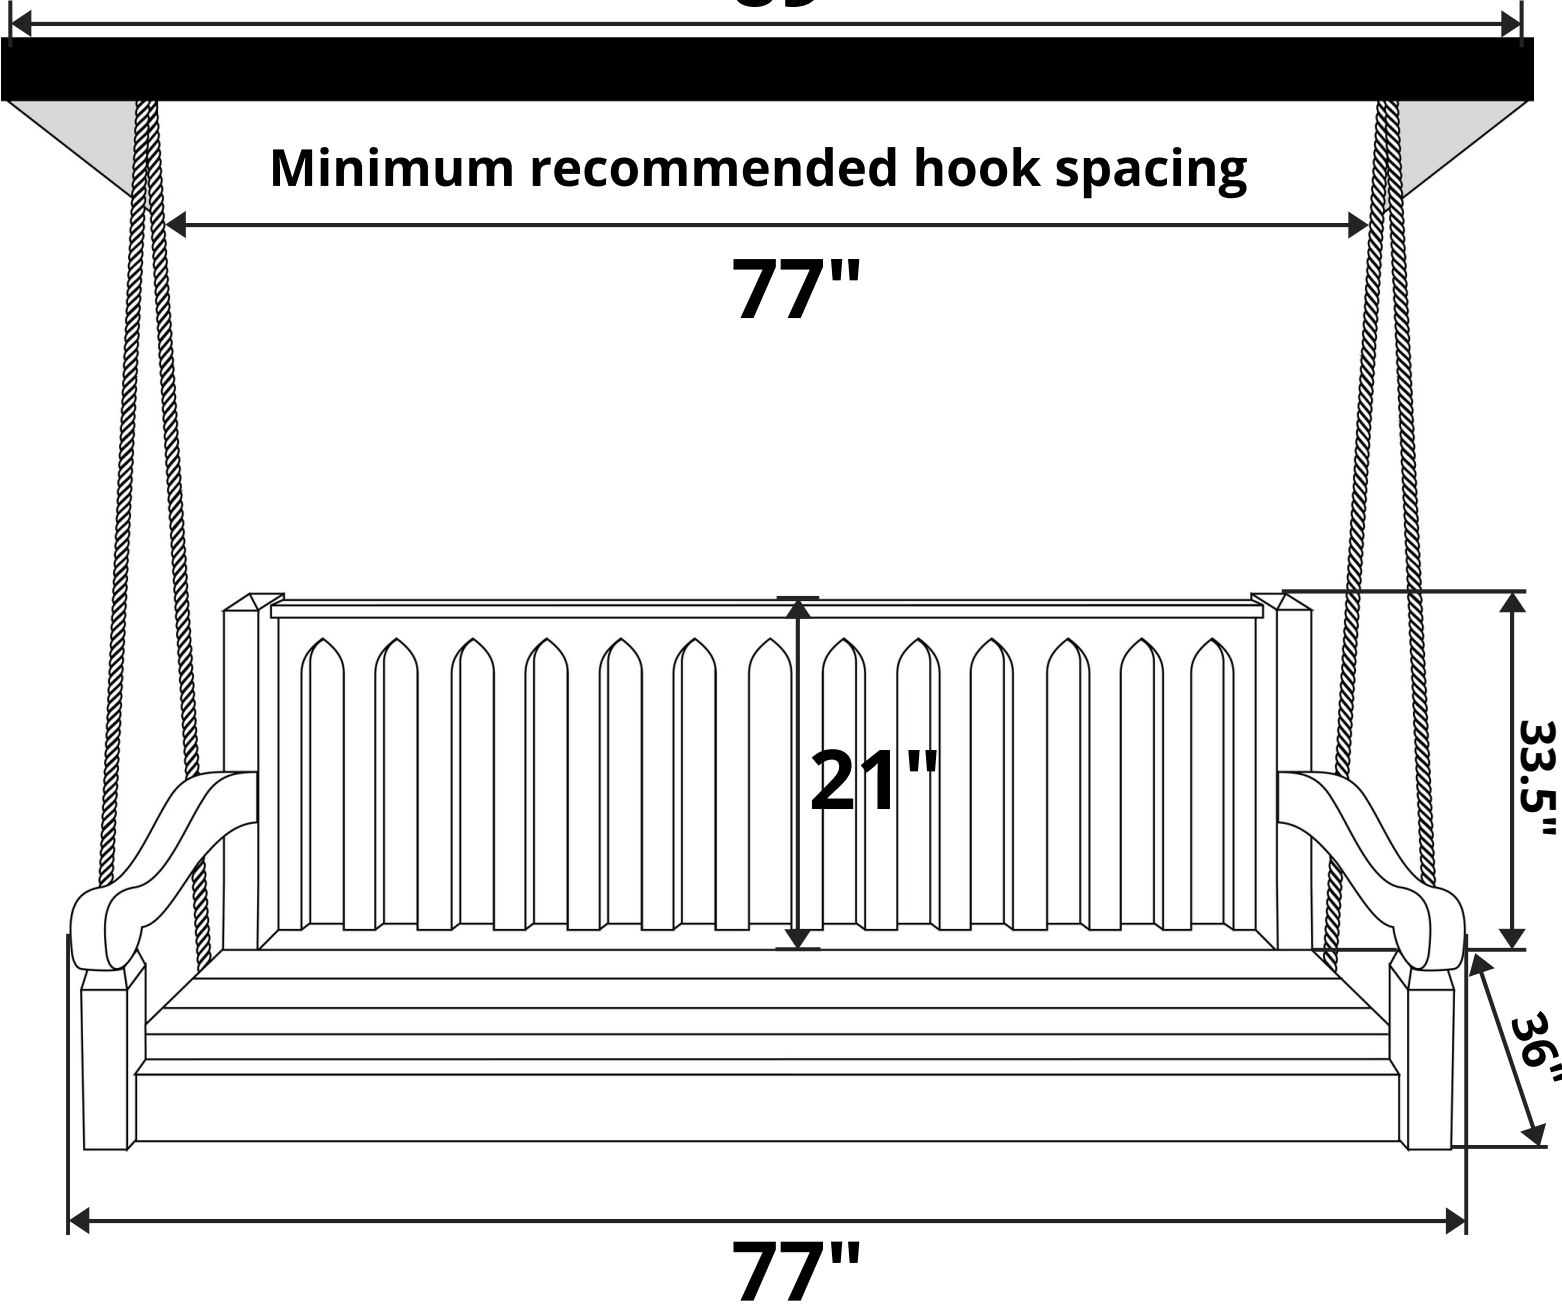

# Nostalgic Cathedral Red Cedar Porch Swing

Length Option: 77 Inches

Maximum recommended hook spacing

89"

Minimum recommended hook spacing

77"

Custom Cushion Included with Porch Swing  
Product Weight: 80 lbs  
Weight Capacity: 600 lbs