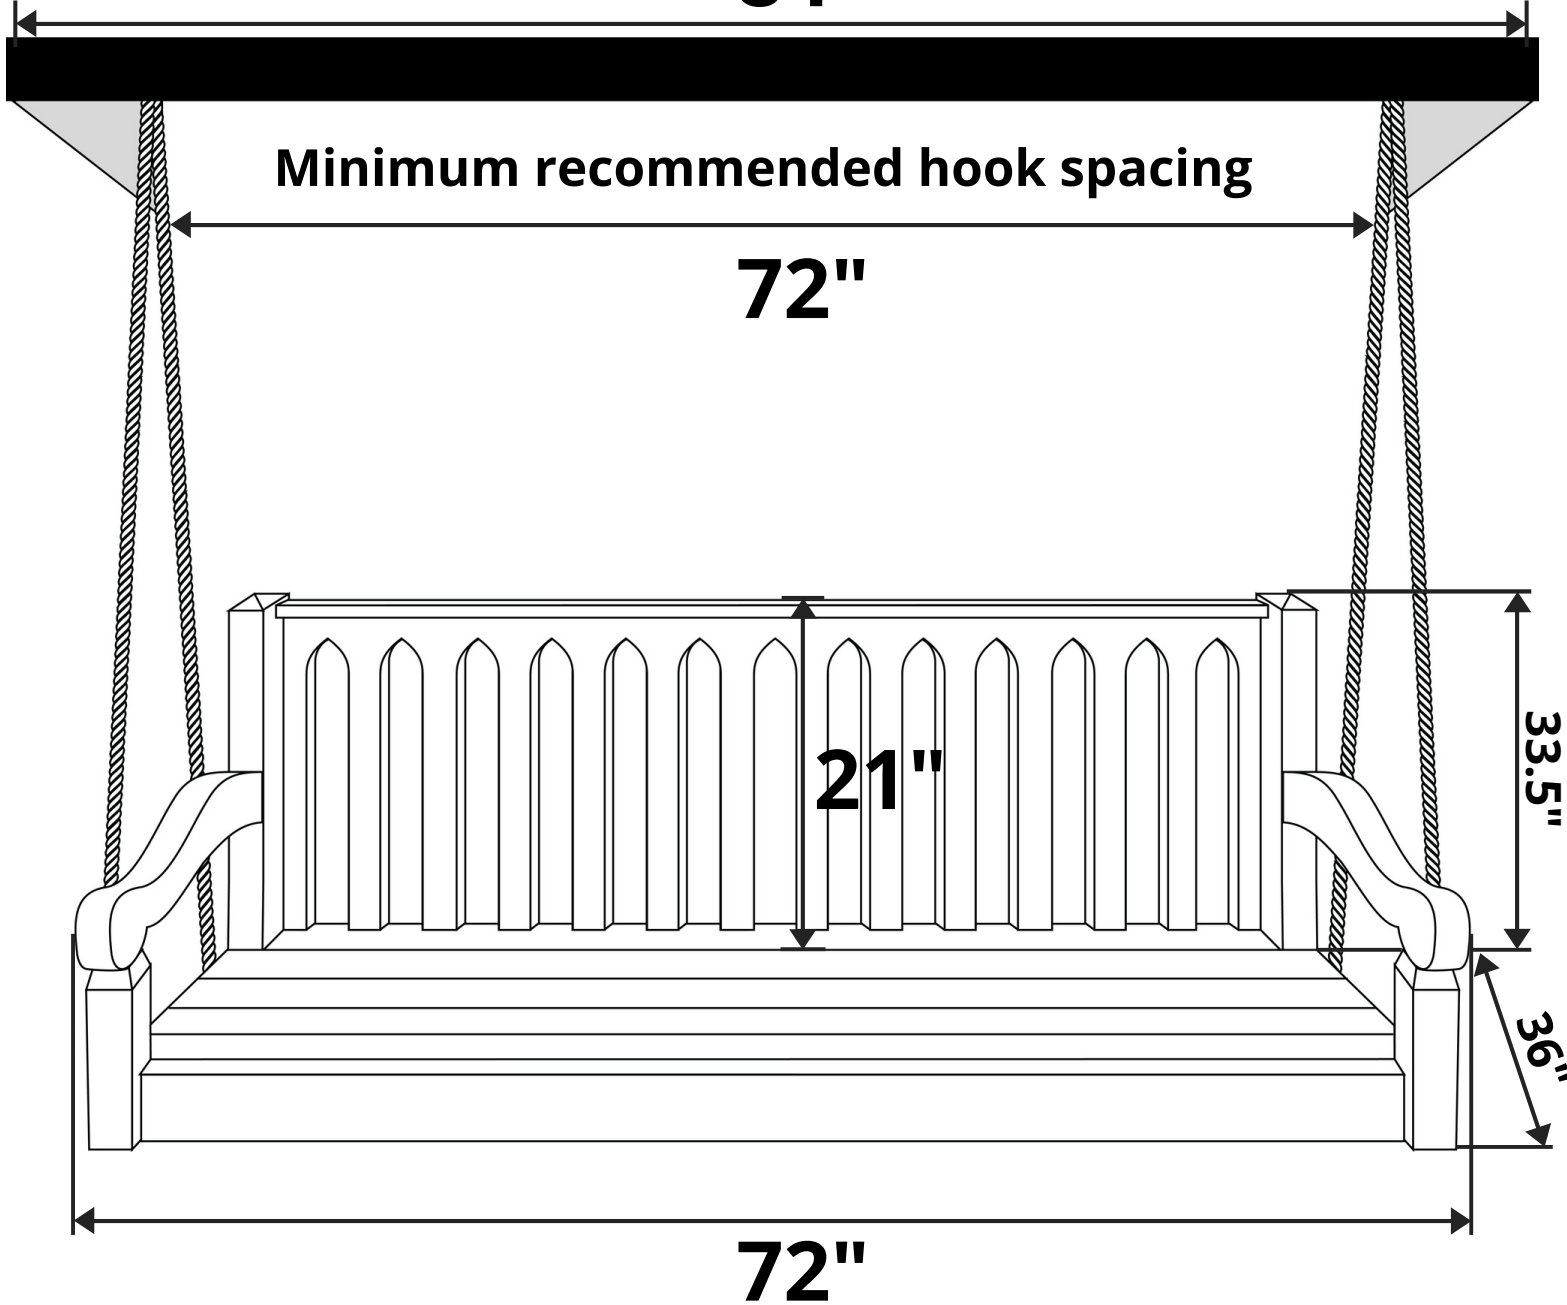

Nostalgic Cathedral Red Cedar Porch Swing

Length Option: 72 Inches

Maximum recommended hook spacing

84"

Minimum recommended hook spacing

72"

Custom Cushion Included with Porch Swing
Product Weight: 75 lbs
Weight Capacity: 600 lbs