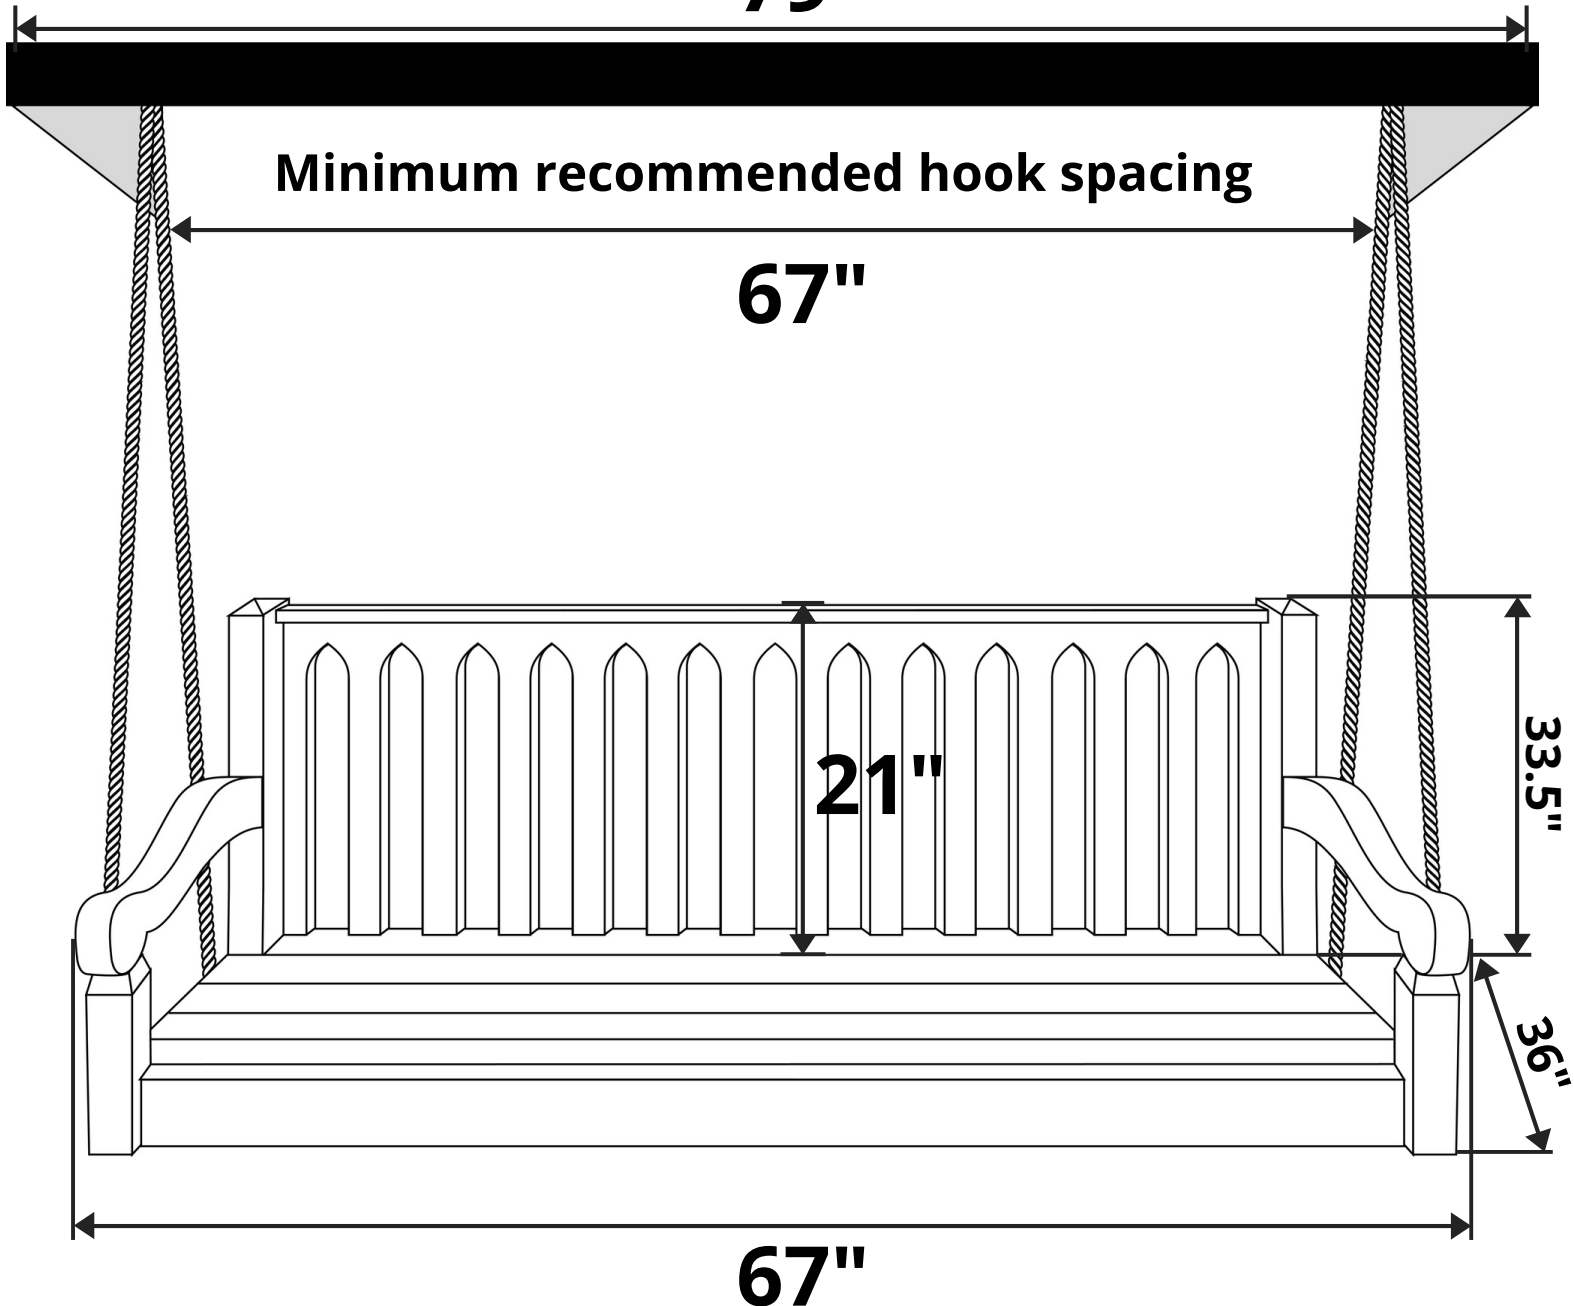

Nostalgic Cathedral Red Cedar Porch Swing

Length Option: 67 Inches

Maximum recommended hook spacing

79"

Minimum recommended hook spacing

67"

Custom Cushion Included with Porch Swing

Product Weight: 70 lbs

Weight Capacity: 600 lbs