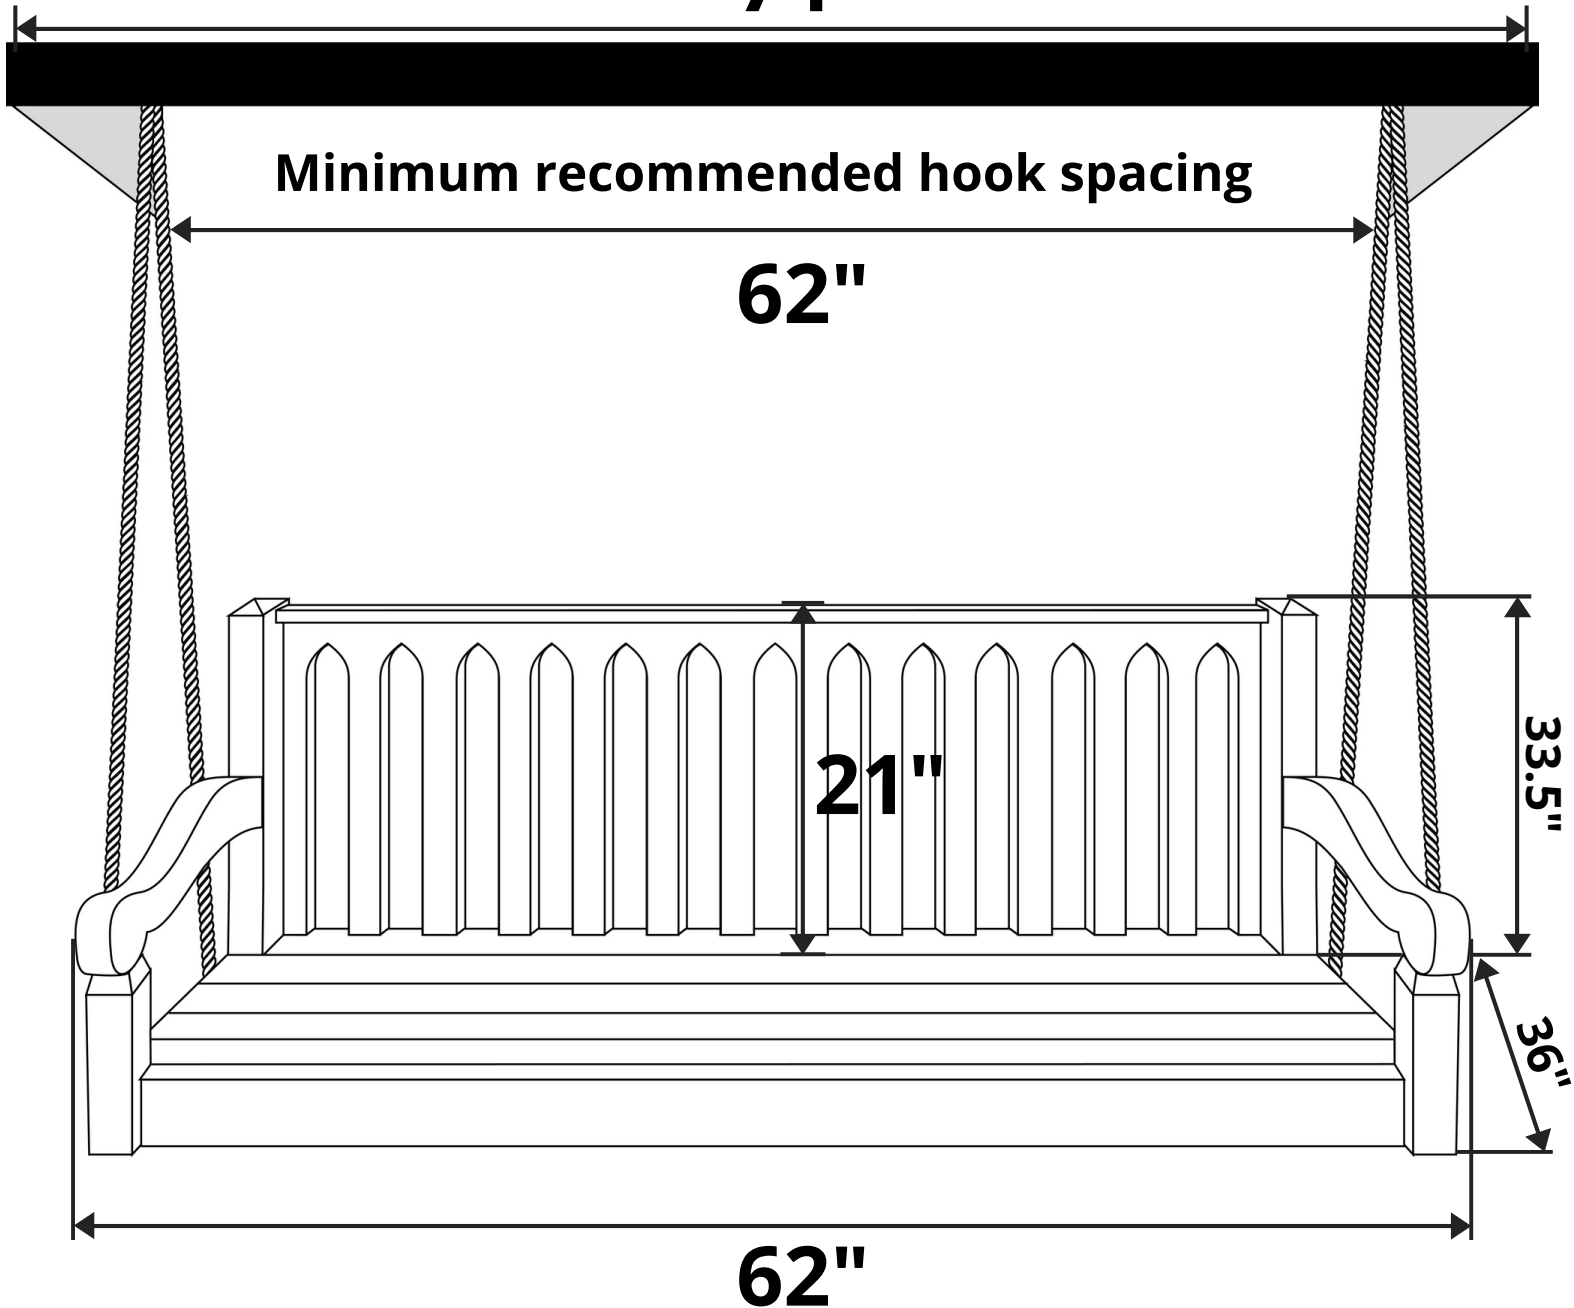

# Nostalgic Cathedral Red Cedar Porch Swing

Length Option: 62 Inches

Maximum recommended hook spacing

74"

Minimum recommended hook spacing

62"

Custom Cushion Included with Porch Swing

Product Weight: 67 lbs

Weight Capacity: 600 lbs