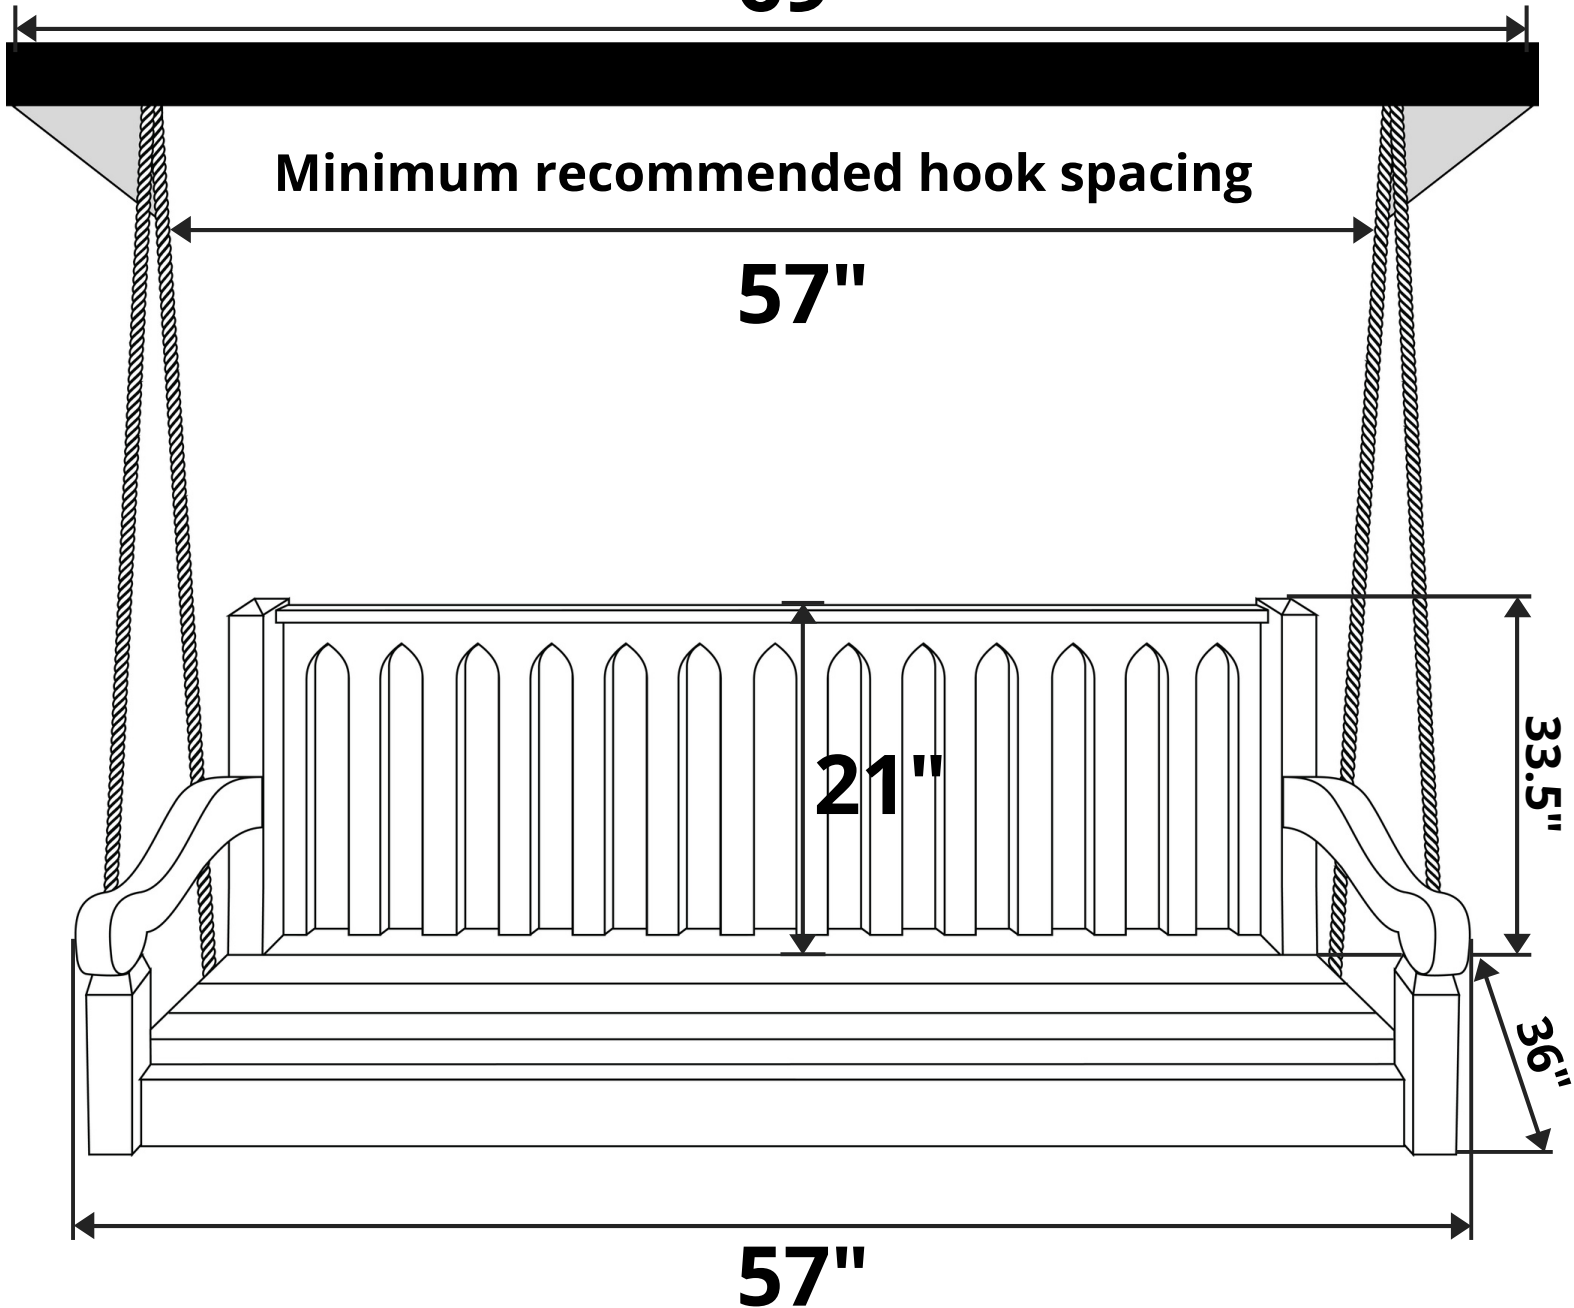

Nostalgic Cathedral Red Cedar Porch Swing

Length Option: 57 Inches

Maximum recommended hook spacing

69"

Minimum recommended hook spacing

57"

Custom Cushion Included with Porch Swing

Product Weight: 63 lbs

Weight Capacity: 600 lbs