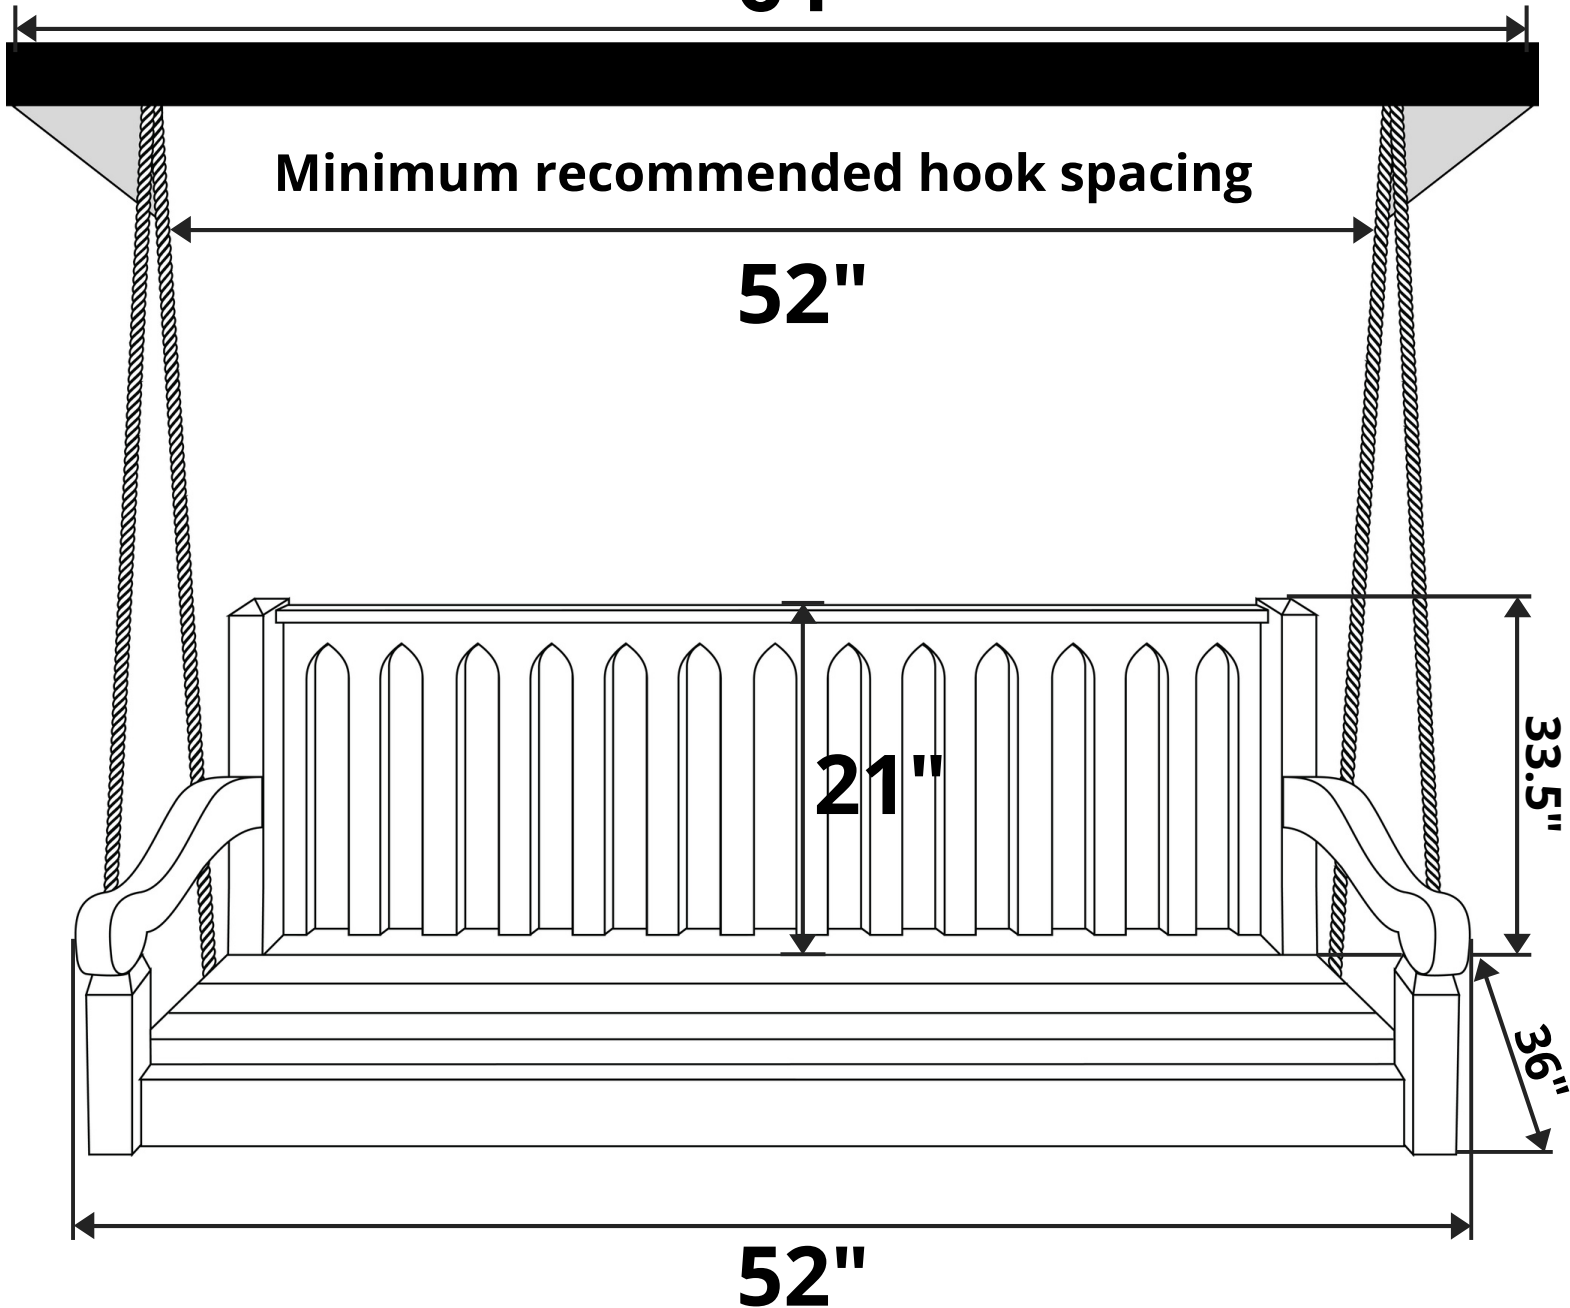

Nostalgic Cathedral Red Cedar Porch Swing

Length Option: 52 Inches

Maximum recommended hook spacing

64"

Minimum recommended hook spacing

52"

Custom Cushion Included with Porch Swing

Product Weight: 60 lbs

Weight Capacity: 600 lbs