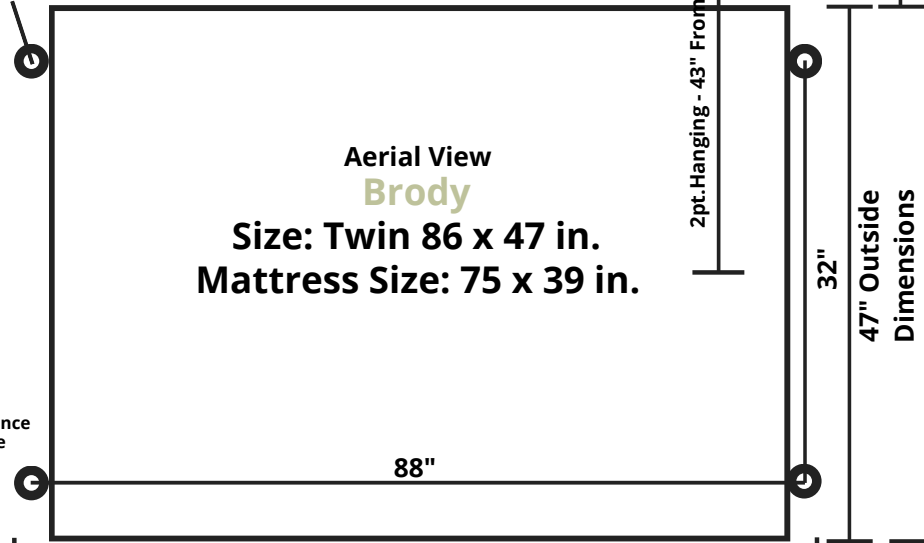

12"
Clearance
Side

63" Outside Dimensions
Wall - Railing - Window - Other

12"-18"
Clearance
Front

Wall - Railing - Window - Other

The circles indicate where the rope/chain attach to the bed. You will need to match these dimensions on your ceiling and into support beam with hooks.

12"-18"
Clearance
Behind

2pt.Hanging - 43" From Wall

Aerial View

Brody

Size: Twin 86 x 47 in.

Mattress Size: 75 x 39 in.

47" Outside
Dimensions

88"

12"-18"
Clearance
Behind

2pt.Hanging - 50" From Wall

Aerial View

Brody

Size: Full 86 x 61 in.

Mattress Size: 75 x 54 in.

61" Outside
Dimensions

88"

46"

12"
Clearance
Side

86" Outside Dimensions
Wall - Railing - Window - Other

12"-18"
Clearance
Front