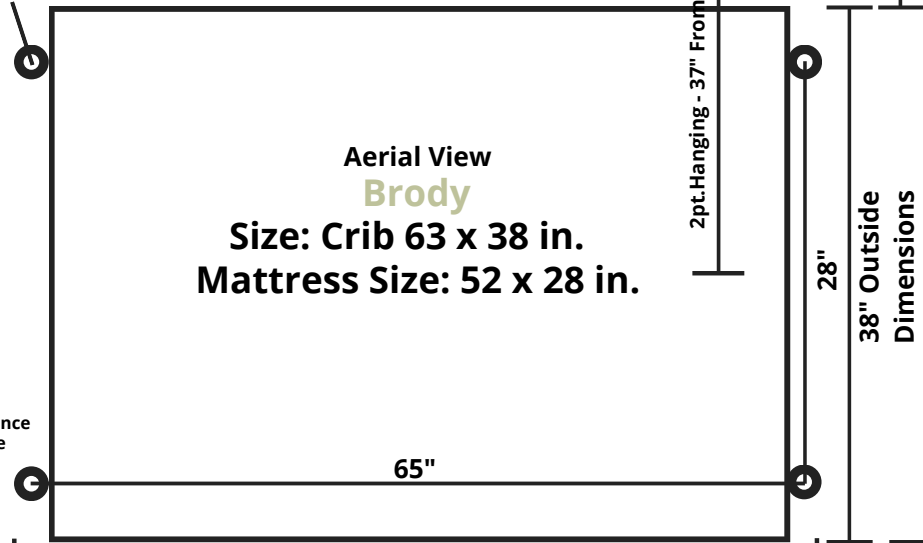

Wall - Railing - Window - Other

The circles indicate where the rope/chain attach to the bed. You will need to match these dimensions on your ceiling and into support beam with hooks.

12"-18"
Clearance
Behind

2pt.Hanging - 37" From Wall

Aerial View

Brody

Size: Crib 63 x 38 in.

Mattress Size: 52 x 28 in.

38" Outside
Dimensions

65"

28"

12"-18"
Clearance
Behind

2pt.Hanging - 43" From Wall

Aerial View

Brody

Size: Twin 86 x 47 in.

Mattress Size: 75 x 39 in.

47" Outside
Dimensions

88"

12"-18"
Clearance
Behind

2pt.Hanging - 50" From Wall

Aerial View

Brody

Size: Full 86 x 61 in.

Mattress Size: 75 x 54 in.

61" Outside
Dimensions

88"