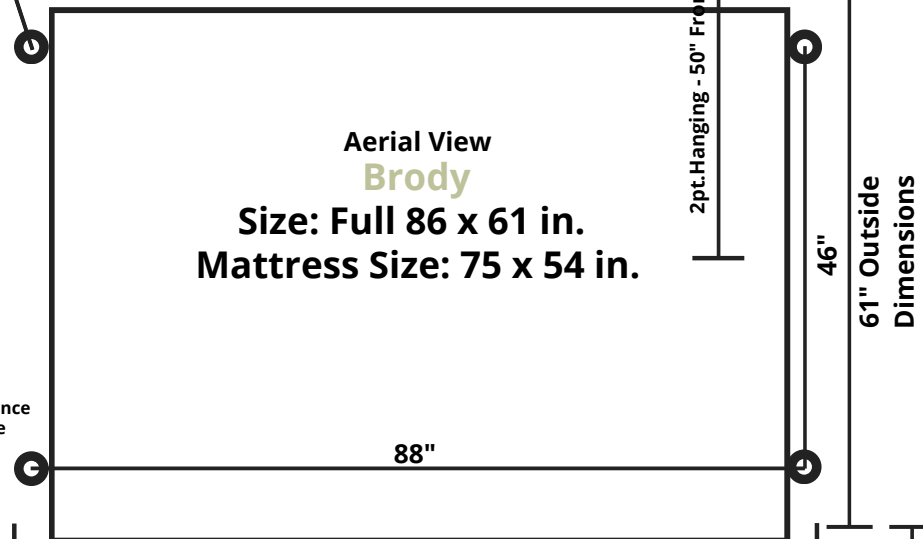

12"
Clearance
Side

63" Outside Dimensions
Wall - Railing - Window - Other

12"-18"
Clearance
Front

Wall - Railing - Window - Other

The circles indicate where the rope/chain attach to the bed. You will need to match these dimensions on your ceiling and into support beam with hooks.

32"

12"
Clearance
Side

86" Outside Dimensions
Wall - Railing - Window - Other

12"-18"
Clearance
Front

Wall - Railing - Window - Other

The circles indicate where the rope/chain attach to the bed. You will need to match these dimensions on your ceiling and into support beam with hooks.

12"-18"
Clearance
Behind

2pt.Hanging - 50" From Wall

Aerial View

Brody

Size: Full 86 x 61 in.

Mattress Size: 75 x 54 in.

61" Outside
Dimensions

88"

46"

12"
Clearance
Side

86" Outside Dimensions
Wall - Railing - Window - Other

12"-18"
Clearance
Front