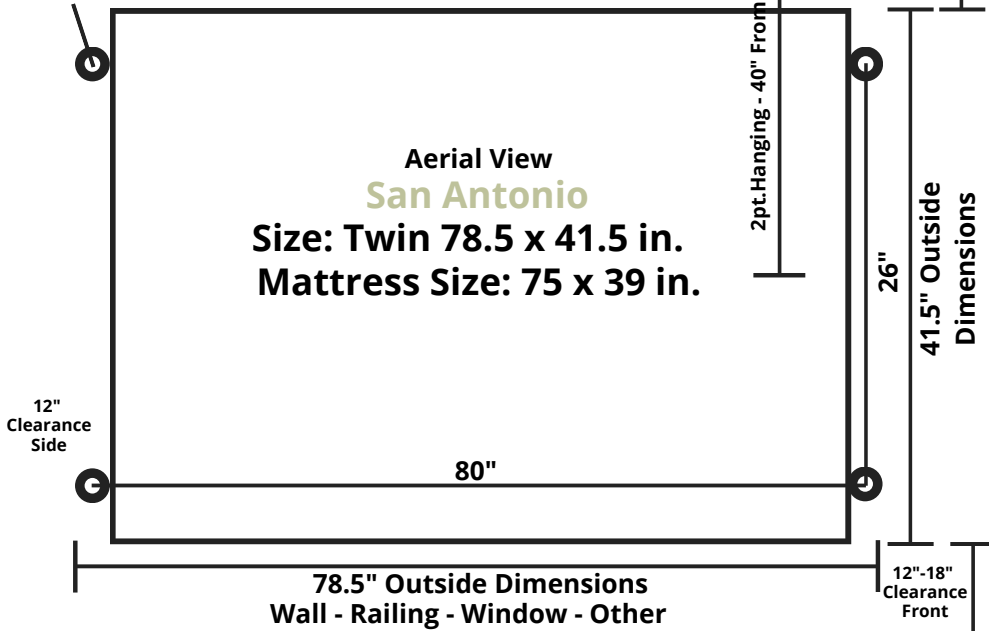

Wall - Railing - Window - Other

The circles indicate where the rope/chain attach to the bed. You will need to match these dimensions on your ceiling and into support beam with hooks.

Wall - Railing - Window - Other

The circles indicate where the rope/chain attach to the bed. You will need to match these dimensions on your ceiling and into support beam with hooks.

Wall - Railing - Window - Other

The circles indicate where the rope/chain attach to the bed. You will need to match these dimensions on your ceiling and into support beam with hooks.

Wall - Railing - Window - Other

The circles indicate where the rope/chain attach to the bed. You will need to match these dimensions on your ceiling and into support beam with hooks.