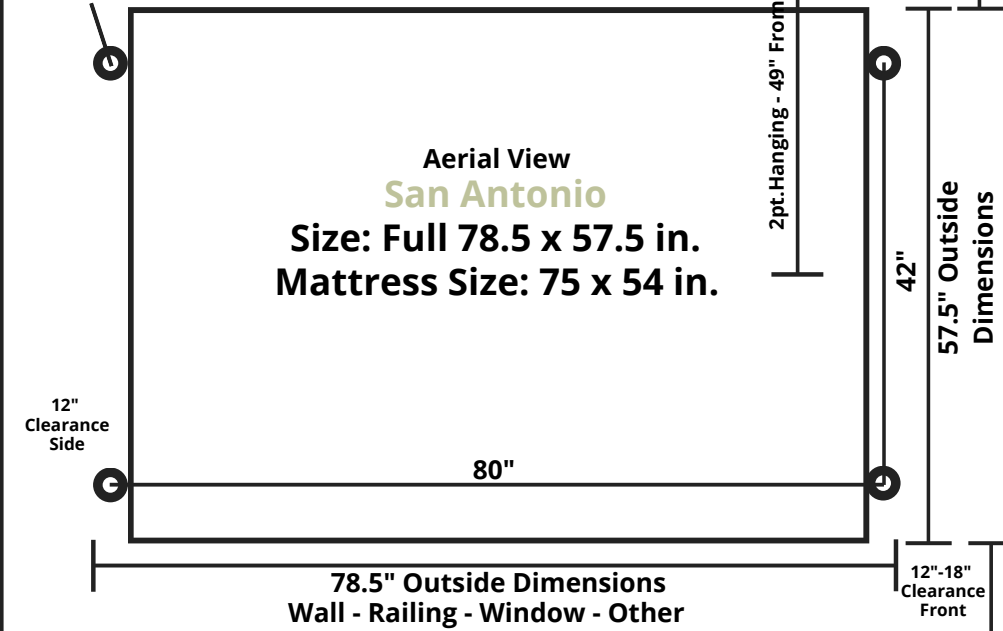

Wall - Railing - Window - Other

The circles indicate where the rope/chain attach to the bed. You will need to match these dimensions on your ceiling and into support beam with hooks.

Wall - Railing - Window - Other

The circles indicate where the rope/chain attach to the bed. You will need to match these dimensions on your ceiling and into support beam with hooks.

Wall - Railing - Window - Other

The circles indicate where the rope/chain attach to the bed. You will need to match these dimensions on your ceiling and into support beam with hooks.

Wall - Railing - Window - Other

The circles indicate where the rope/chain attach to the bed. You will need to match these dimensions on your ceiling and into support beam with hooks.