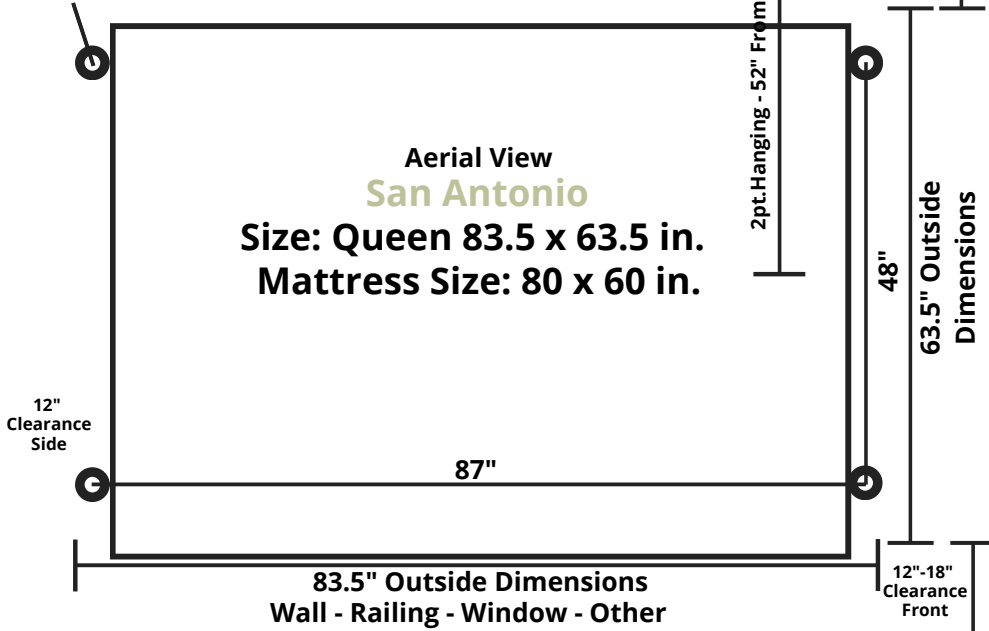

Wall - Railing - Window - Other

The circles indicate where the rope/chain attach to the bed. You will need to match these dimensions on your ceiling and into support beam with hooks.

Wall - Railing - Window - Other

The circles indicate where the rope/chain attach to the bed. You will need to match these dimensions on your ceiling and into support beam with hooks.

Wall - Railing - Window - Other

The circles indicate where the rope/chain attach to the bed. You will need to match these dimensions on your ceiling and into support beam with hooks.

Wall - Railing - Window - Other

The circles indicate where the rope/chain attach to the bed. You will need to match these dimensions on your ceiling and into support beam with hooks.