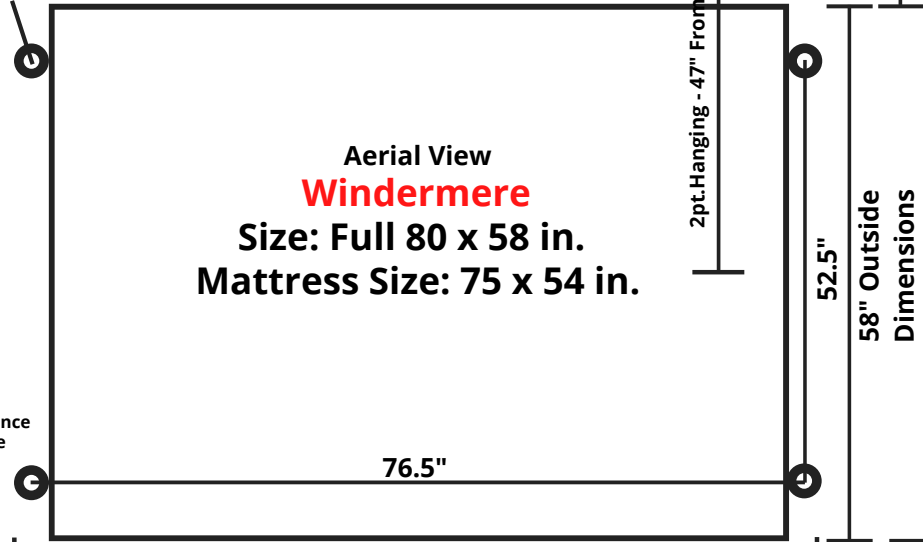

2pt.Hanging - 28" From Wall

Aerial View
Windermere
Size: Crib 57 x 32 in.
Mattress Size: 52 x 28 in.

32" Outside
Dimensions

53.5"

26.5"

12"
Clearance
Side

57" Outside Dimensions
Wall - Railing - Window - Other

12"-18"
Clearance
Front

Wall - Railing - Window - Other

The circles indicate where the rope/chain attach to the bed. You will need to match these dimensions on your ceiling and into support beam with hooks.

12"-18"
Clearance
Behind

2pt.Hanging - 40" From Wall

Aerial View
Windermere
Size: Twin 80 x 43 in.
Mattress Size: 75 x 39 in.

43" Outside
Dimensions

76.5"

37.5"

12"
Clearance
Side

80" Outside Dimensions
Wall - Railing - Window - Other

12"-18"
Clearance
Behind

2pt.Hanging - 47" From Wall

Aerial View
Windermere
Size: Full 80 x 58 in.
Mattress Size: 75 x 54 in.

58" Outside
Dimensions

76.5"

52.5"

12"
Clearance
Side

80" Outside Dimensions
Wall - Railing - Window - Other