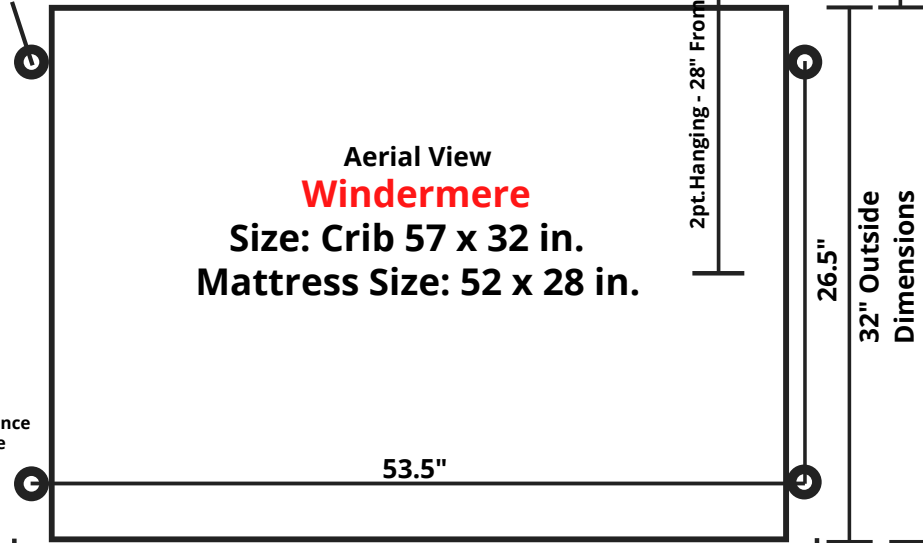

Wall - Railing - Window - Other

The circles indicate where the rope/chain attach to the bed. You will need to match these dimensions on your ceiling and into support beam with hooks.

12"-18"
Clearance
Behind

2pt.Hanging - 28" From Wall

Aerial View
Windermere
Size: Crib 57 x 32 in.
Mattress Size: 52 x 28 in.

32" Outside
Dimensions

53.5"

26.5"

12"
Clearance
Side

57" Outside Dimensions
Wall - Railing - Window - Other

12"-18"
Clearance
Behind

2pt.Hanging - 40" From Wall

Aerial View
Windermere
Size: Twin 80 x 43 in.
Mattress Size: 75 x 39 in.

43" Outside
Dimensions

76.5"

37.5"

12"
Clearance
Side

80" Outside Dimensions
Wall - Railing - Window - Other

12"-18"
Clearance
Behind

2pt.Hanging - 47" From Wall

Aerial View
Windermere
Size: Full 80 x 58 in.
Mattress Size: 75 x 54 in.

58" Outside
Dimensions

76.5"

52.5"

12"
Clearance
Side

80" Outside Dimensions
Wall - Railing - Window - Other