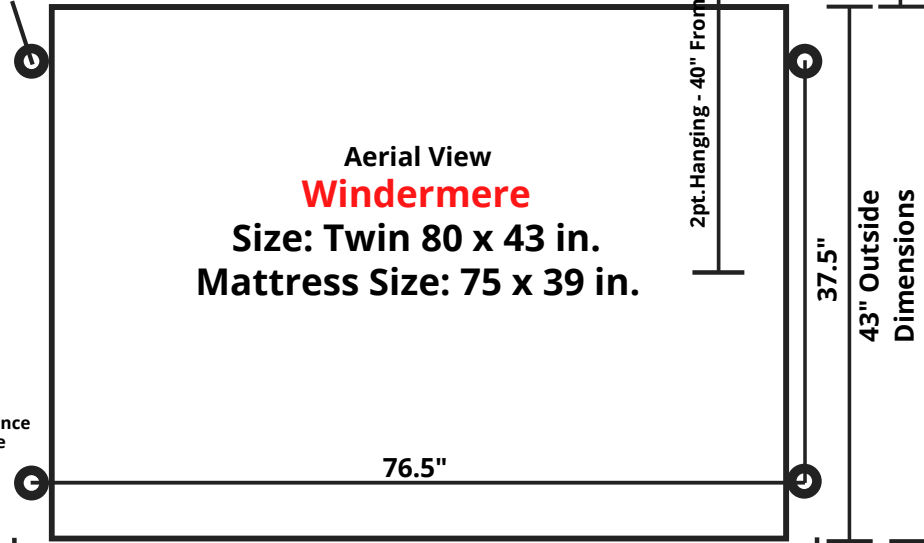

2pt.Hanging - 28" From Wall

Aerial View
Windermere
Size: Crib 57 x 32 in.
Mattress Size: 52 x 28 in.

32" Outside
Dimensions

53.5"

26.5"

12"
Clearance
Side

57" Outside Dimensions
Wall - Railing - Window - Other

12"-18"
Clearance
Front

Wall - Railing - Window - Other

The circles indicate where the rope/chain attach to the bed. You will need to match these dimensions on your ceiling and into support beam with hooks.

12"-18"
Clearance
Behind

2pt.Hanging - 40" From Wall

Aerial View
Windermere
Size: Twin 80 x 43 in.
Mattress Size: 75 x 39 in.

43" Outside
Dimensions

76.5"

37.5"

12"
Clearance
Side

80" Outside Dimensions
Wall - Railing - Window - Other

12"-18"
Clearance
Behind

2pt.Hanging - 47" From Wall

Aerial View
Windermere
Size: Full 80 x 58 in.
Mattress Size: 75 x 54 in.

58" Outside
Dimensions

76.5"

52.5"

12"
Clearance
Side

80" Outside Dimensions
Wall - Railing - Window - Other