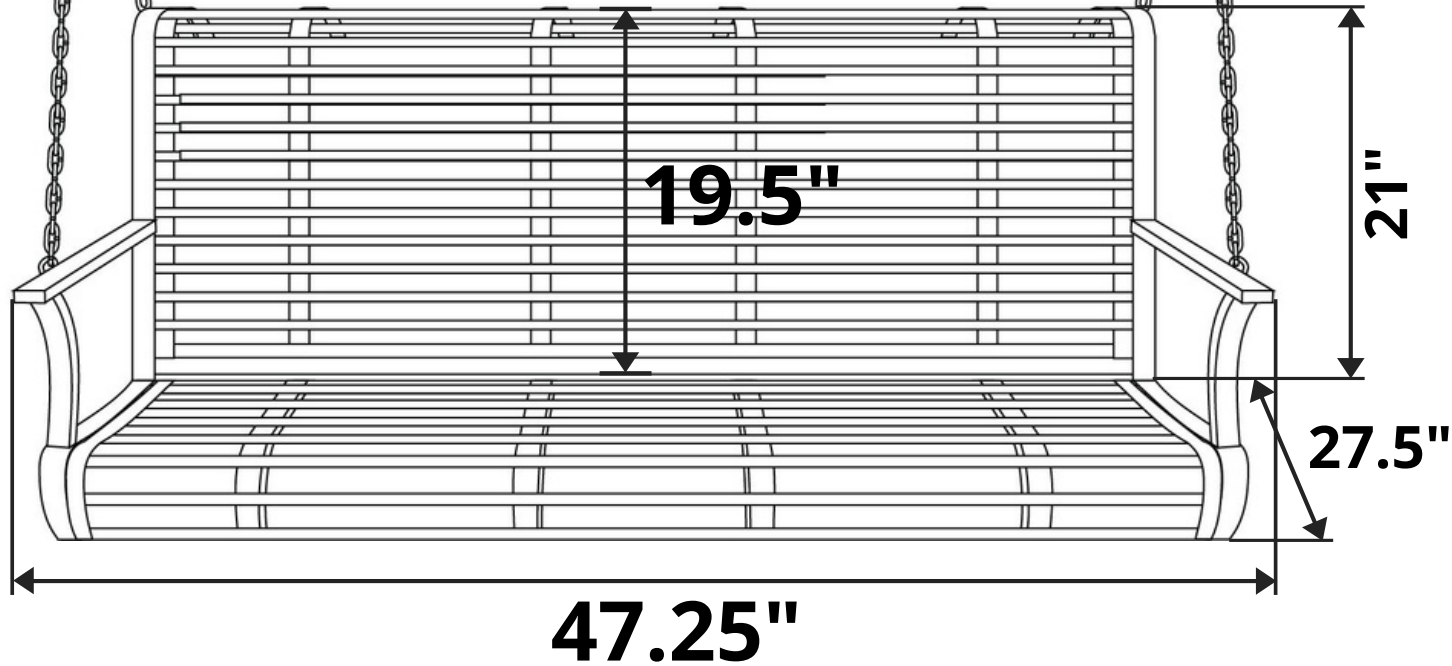

Live Casual Heavy Duty 800 Lb Roll Back Metal Porch Swing

Size: 4 Foot

Maximum recommended hook spacing

59.25"

Minimum recommended hook spacing

47.25"

Recommended Seat Cushion Size: 45x17 in.

Product Weight: 45 lbs

Weight Capacity: 800 lbs