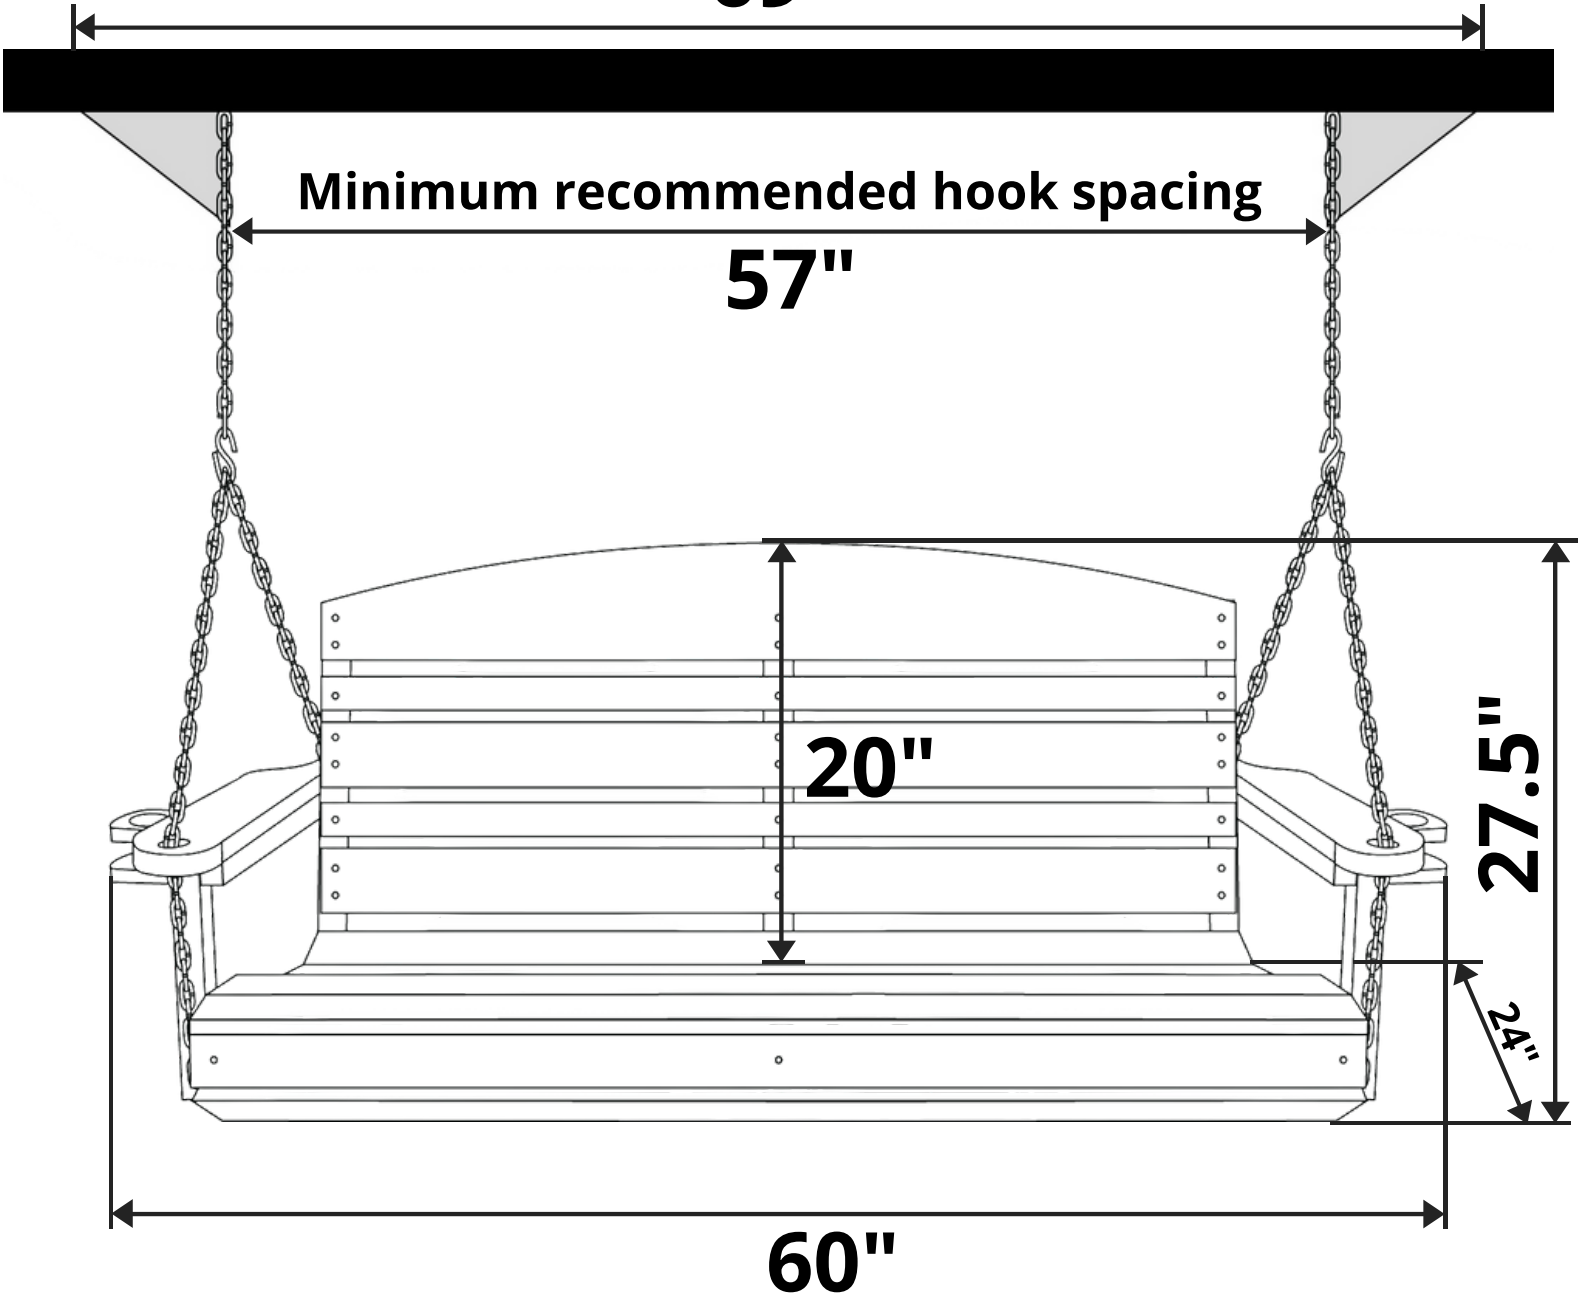

# Live Casual Classic Recycled Plastic Porch Swing

Length Option: 4 Foot

Maximum recommended hook spacing

69"

Minimum recommended hook spacing

57"

20"

27.5"

24"

60"

Recommended Seat Cushion Size: 45x19 in.

Product Weight: 42 lbs

Weight Capacity: 600 lbs