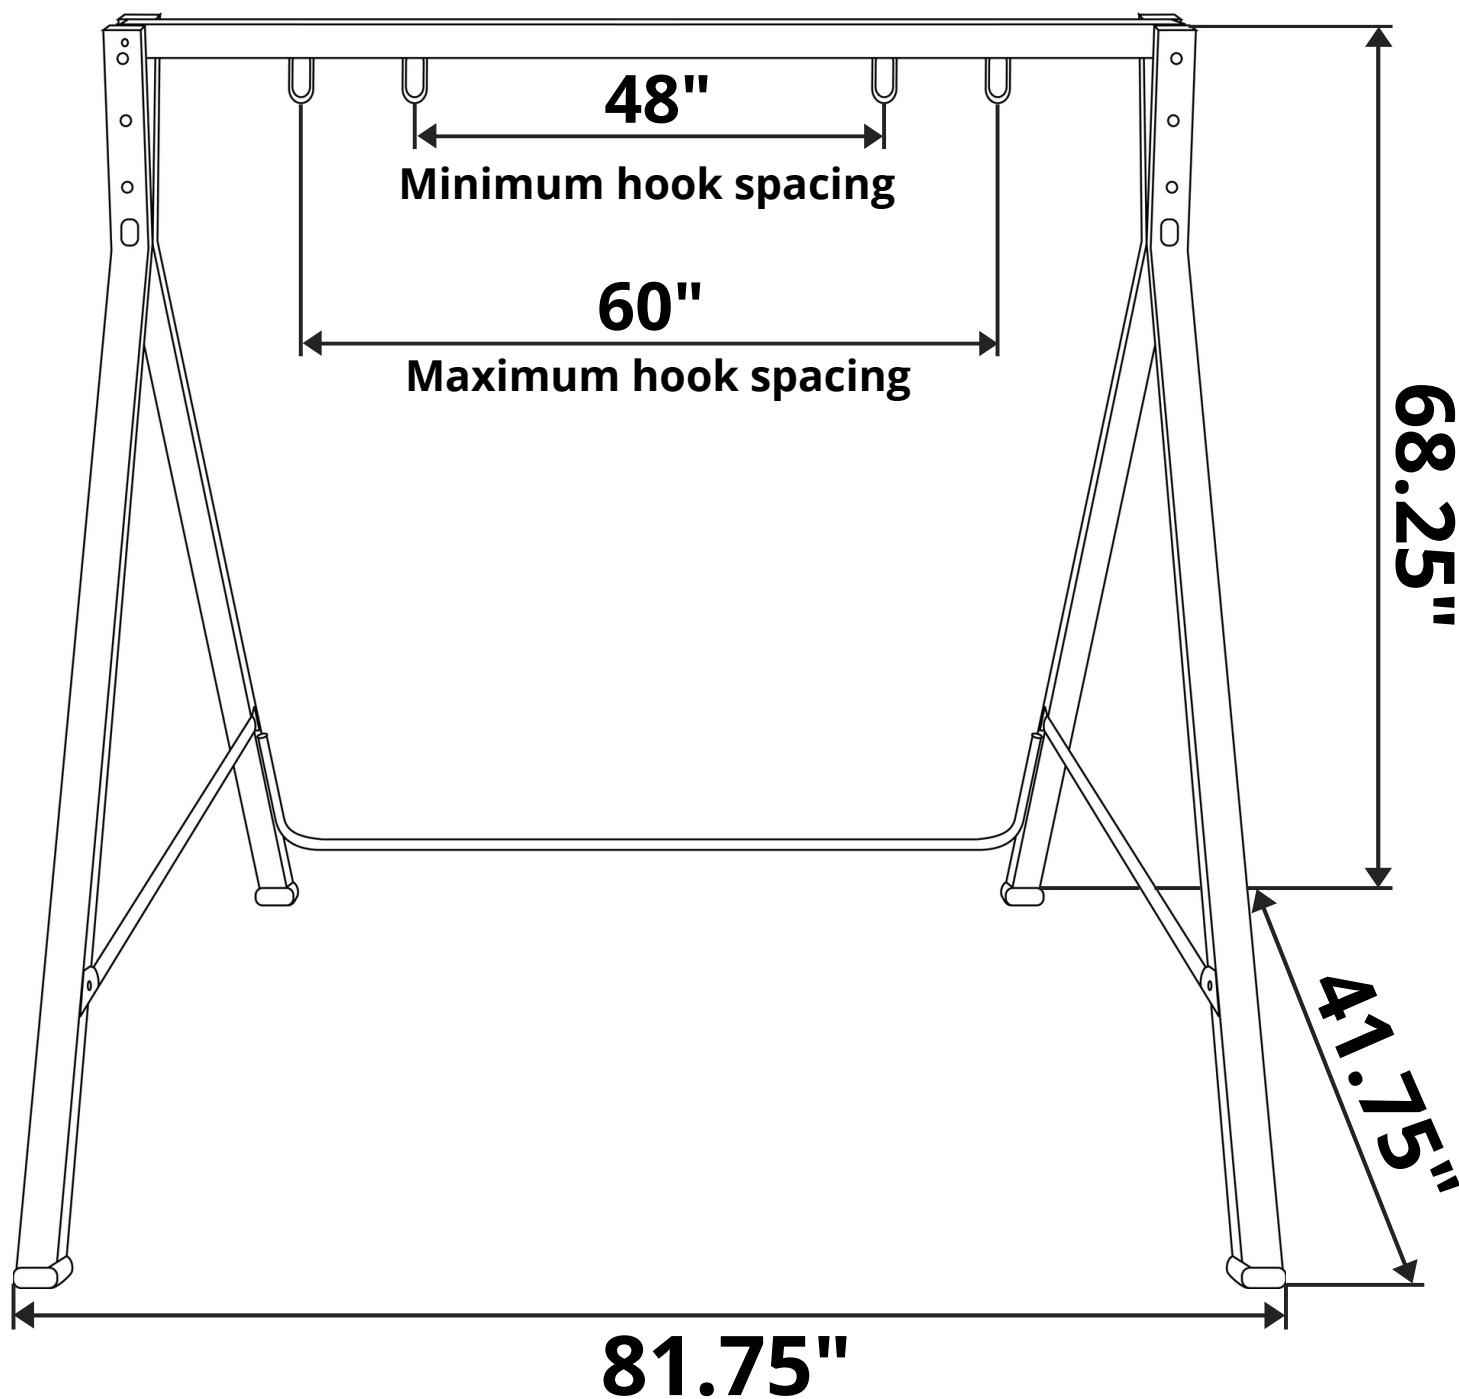

# Live Casual Universal 4ft. Or 5ft. Outdoor Swing Stand

Size: One Size

Accommodates Up to 72 in. Swing

Product Weight: 36 lbs

Weight Capacity: 500 lbs