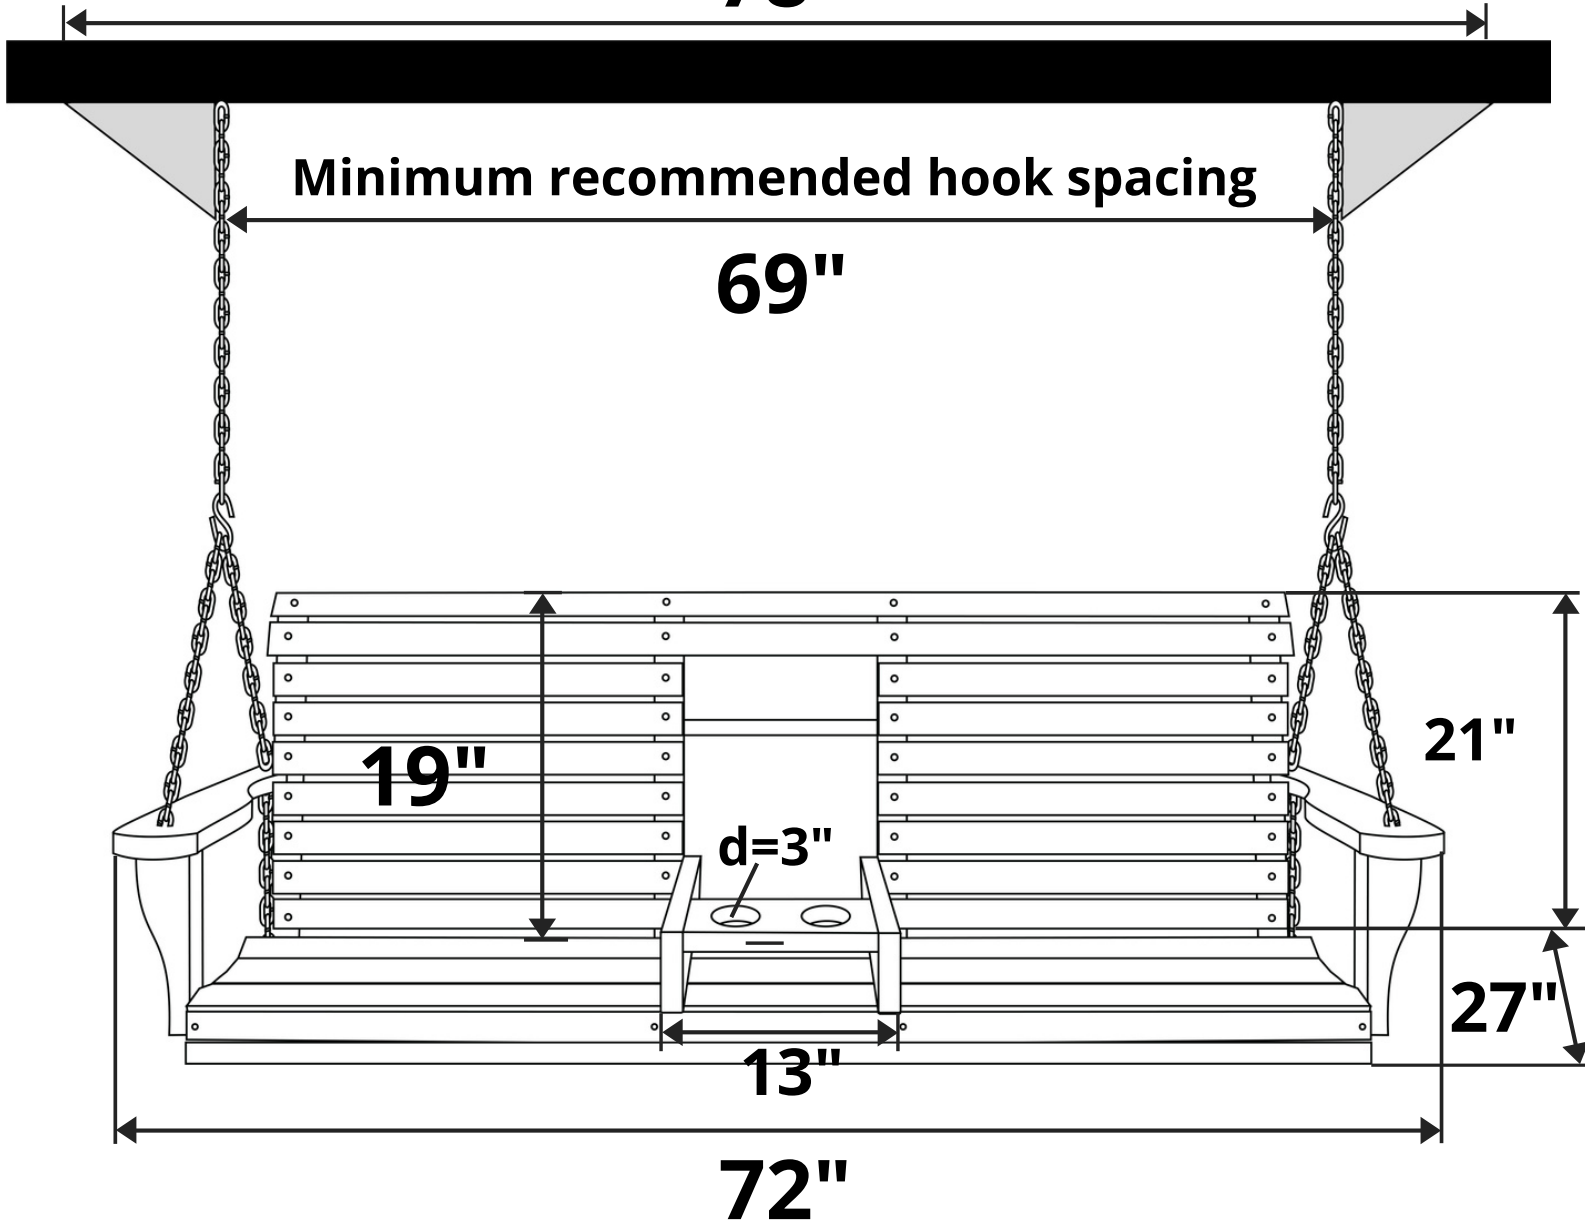

LA Swings Console Porch Swing Length Option: 6 Foot

Maximum recommended hook spacing

78"

Minimum recommended hook spacing

69"

Recommended Seat Cushion Size: 66 x 18 in.

Product Weight: 59 lbs

Weight Capacity: 500 lbs