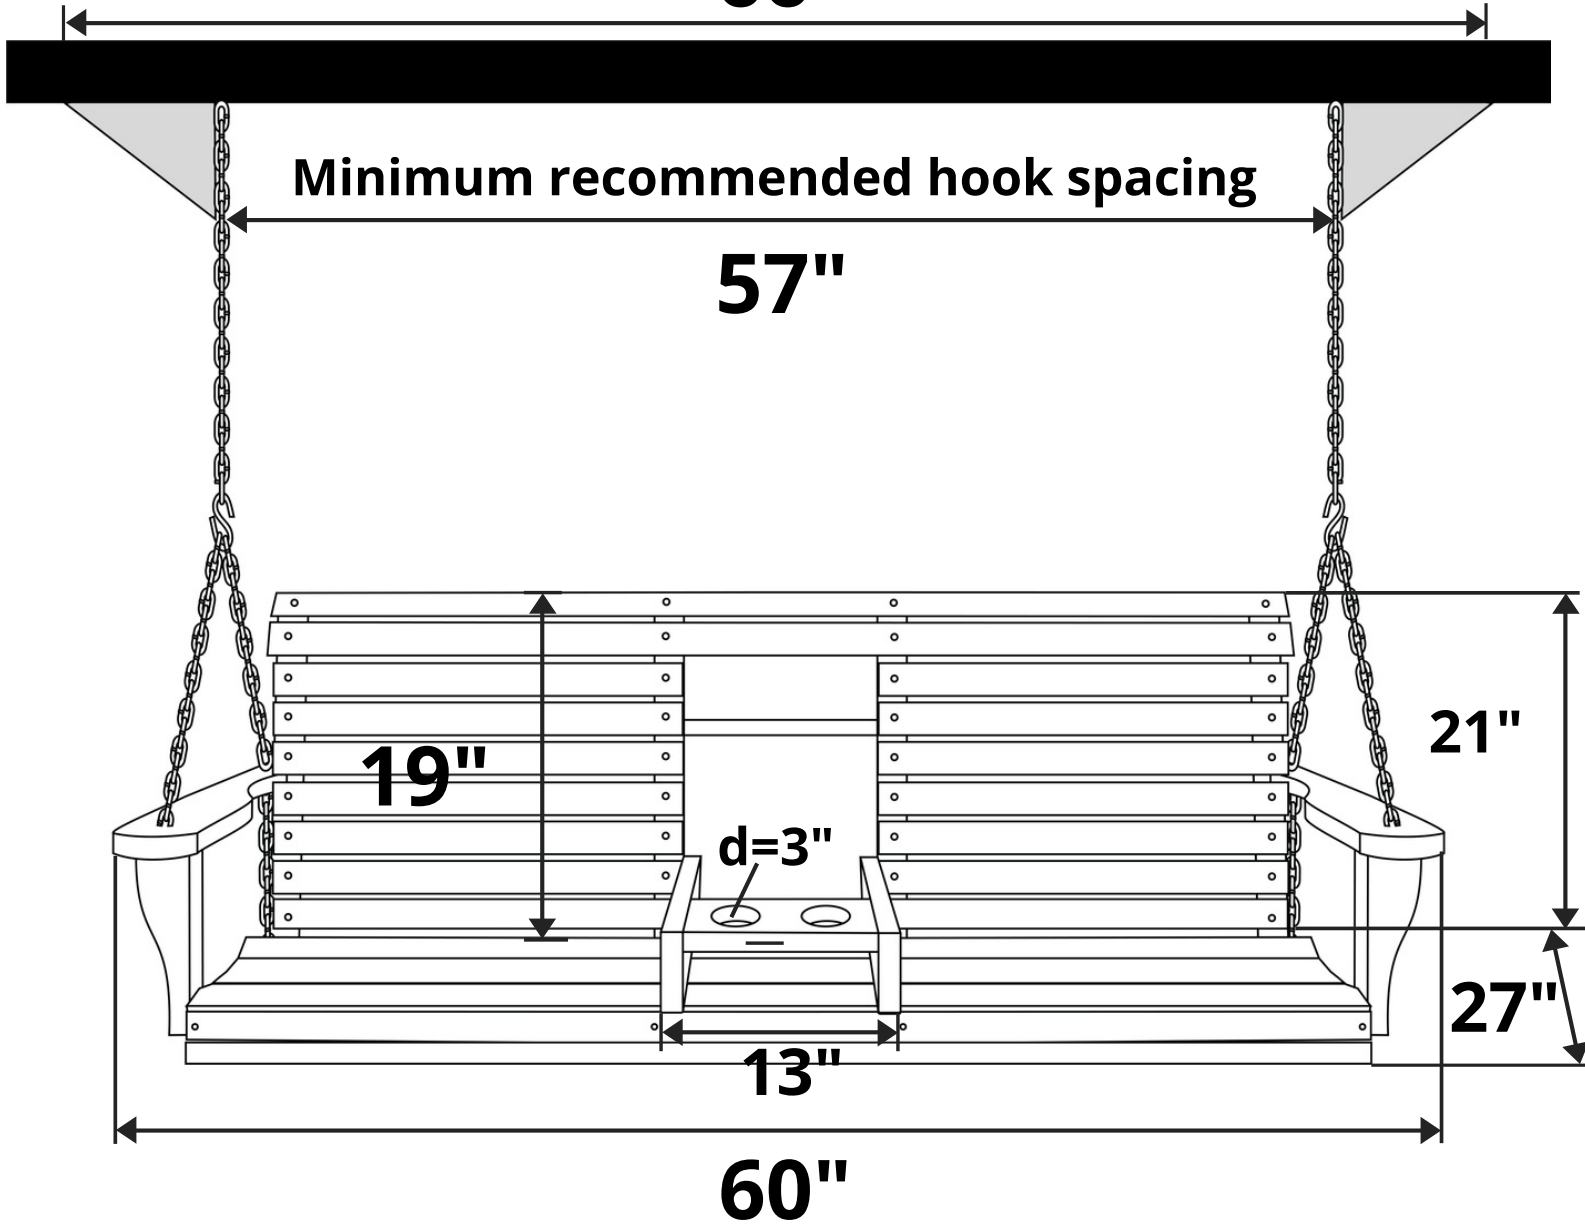

LA Swings Console Porch Swing Length Option: 5 Foot

Maximum recommended hook spacing

66"

Minimum recommended hook spacing

57"

Recommended Seat Cushion Size: 54 x 18 in.

Product Weight: 49 lbs

Weight Capacity: 500 lbs