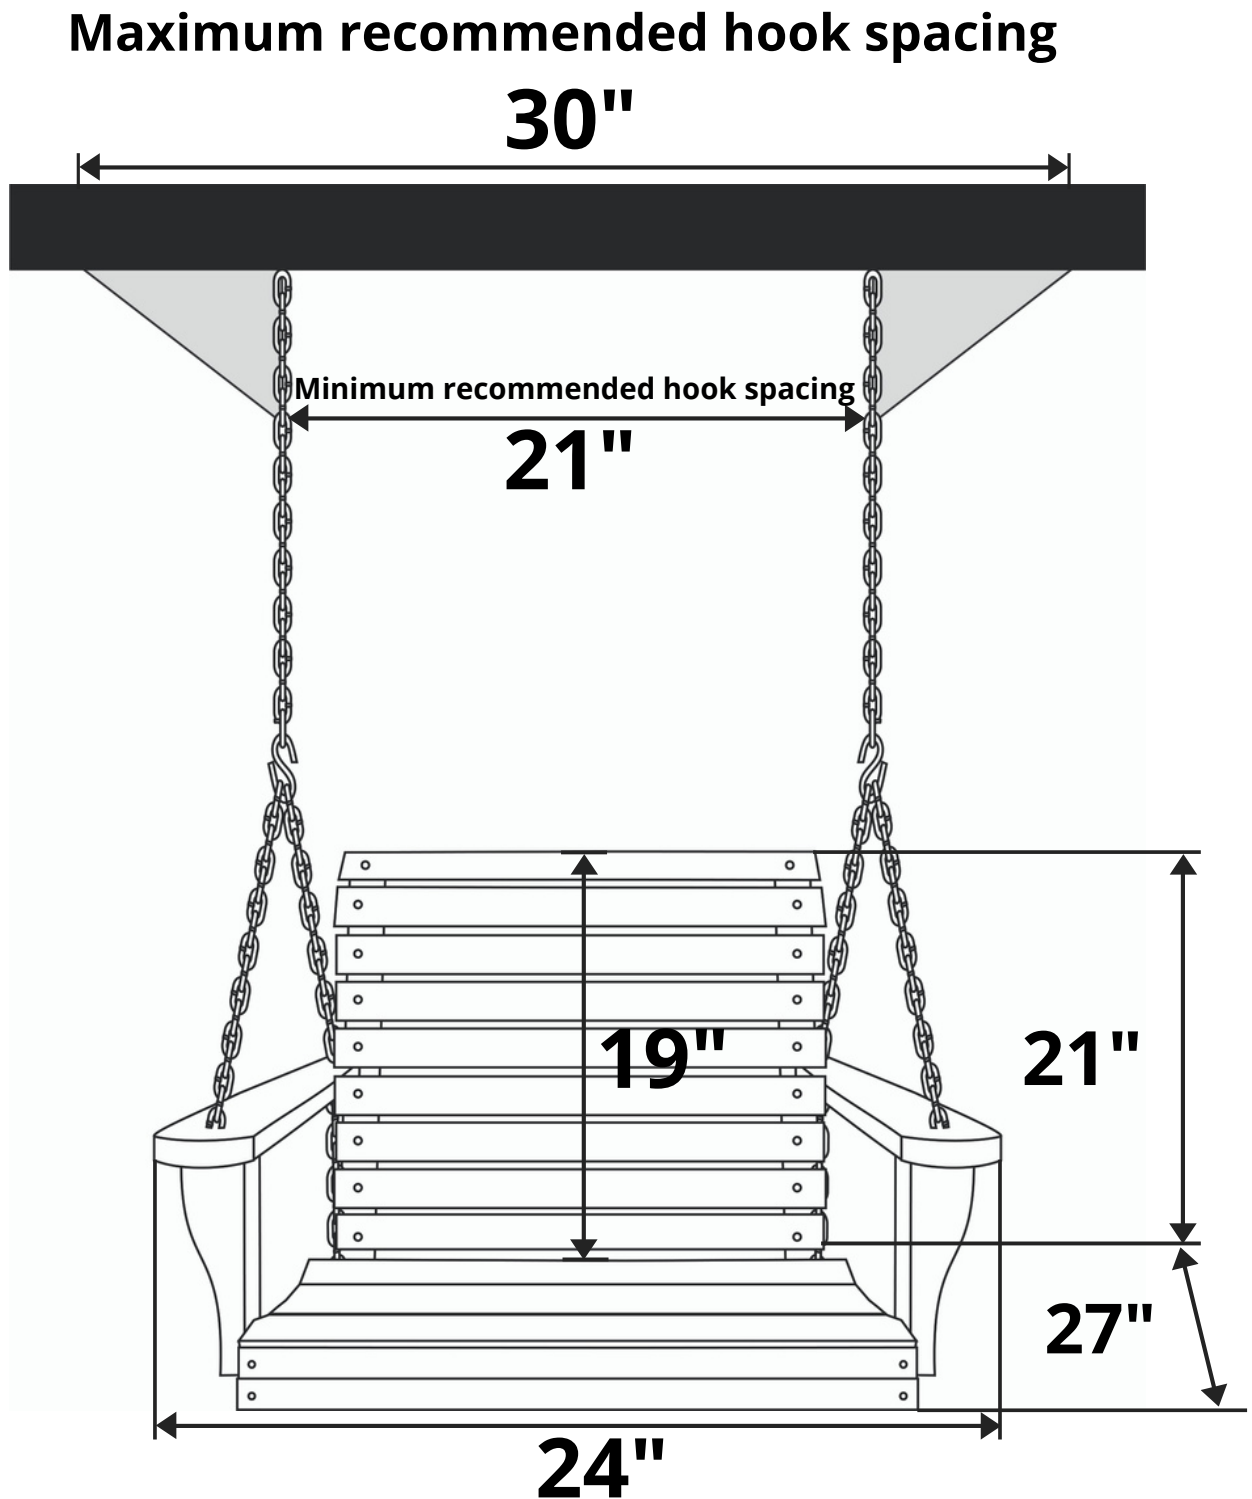

LA Swings Roll Back Swing Chair

Recommended Seat Cushion Size: 19 x 18 in.

Product Weight: 20 lbs

Weight Capacity: 500 lbs